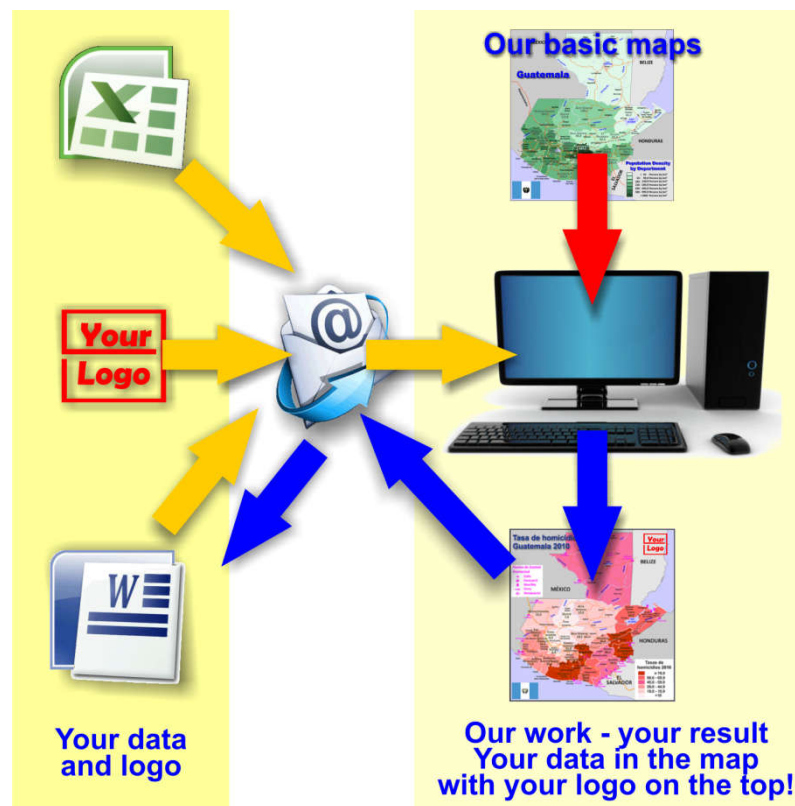

About the maps on www.geo-ref.net

Each map published on our web site is free to use without costs, meanwhile the same is not modified, especially concerning our own site logotype. This is valid for all published PNG and the PDF-files.

We have published on the country page usually the population density of the country, the mostly interesting thematic map. But the real power of our offer consists in the display of your own data, drawing so your own maps with your results or relevant data.

The so generated thematic maps you can order as illustrations for reports and publications, in huger format for maps – mostly till A0 format. Also for the inclusion in PowerPoint presentations we can offer the maps, as bitmap or in vector format

So it works:

Please visit the corresponding page for our detailed conditions of service and supply.

The price of a thematic map is visible on the corresponding country page.

Visit our page Services to find out about our additional services.