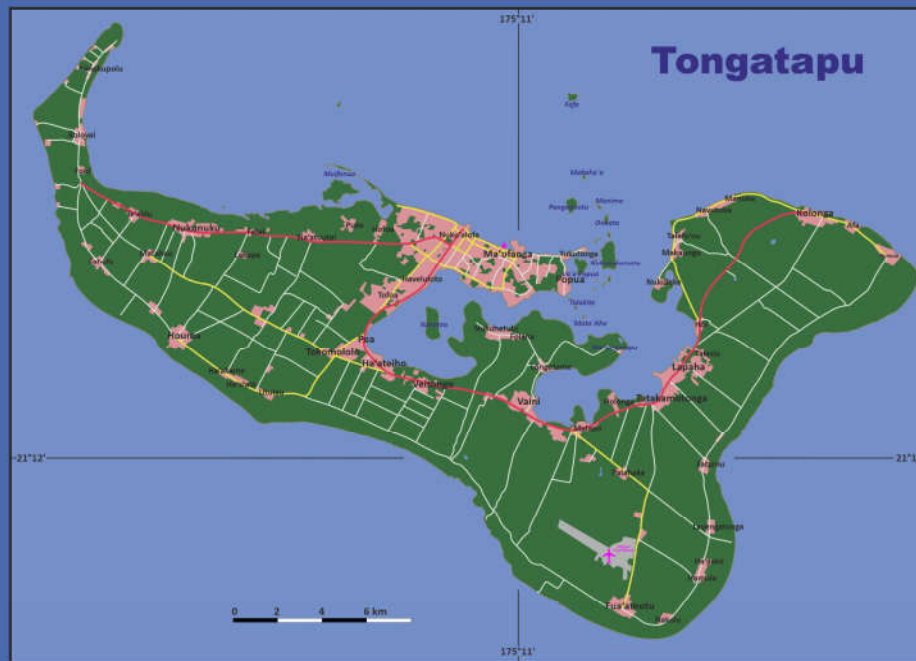

Tonga

www.Geo-Ref.net

Tonga

About the maps on www.geo-ref.net

All maps published on this site are **free to use without costs, meanwhile the same are not modified**, especially concerning our own site logotype. This is valid for the PNG and the PDF-files.

We have published on the country page usually the population density of the country, the mostly interesting thematic map. But the real power of our offer consists in the display of your own data, drawing so your own maps with your results or relevant data.