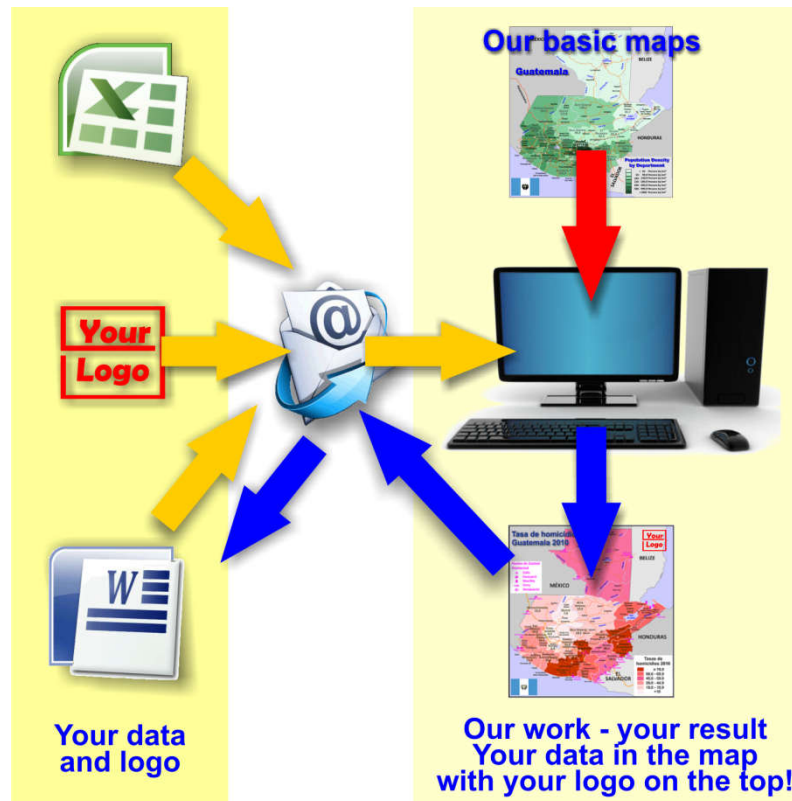

About the maps on www.geo-ref.net

Each map published on our web site is free to use without costs, meanwhile the same is not modified, especially concerning our own site logotype. This is valid for all published PNG and the PDF-files.

We have published on the country page usually the population density of the country, the mostly interesting thematic map. But the real power of our offer consists in the display of your own data, drawing so your own maps with your results or relevant data.

The so generated thematic maps you can order as illustrations for reports and publications, in huger format for maps – mostly till A0 format. Also for the inclusion in PowerPoint presentations we can offer the maps, as bitmap or in vector format

So it works:

Please visit the corresponding page for our detailed conditions of service and supply.

The price of a thematic map is visible on the corresponding country page.

Visit our page Services to find out about our additional services.

Your Team from

www.Geo-Ref.net