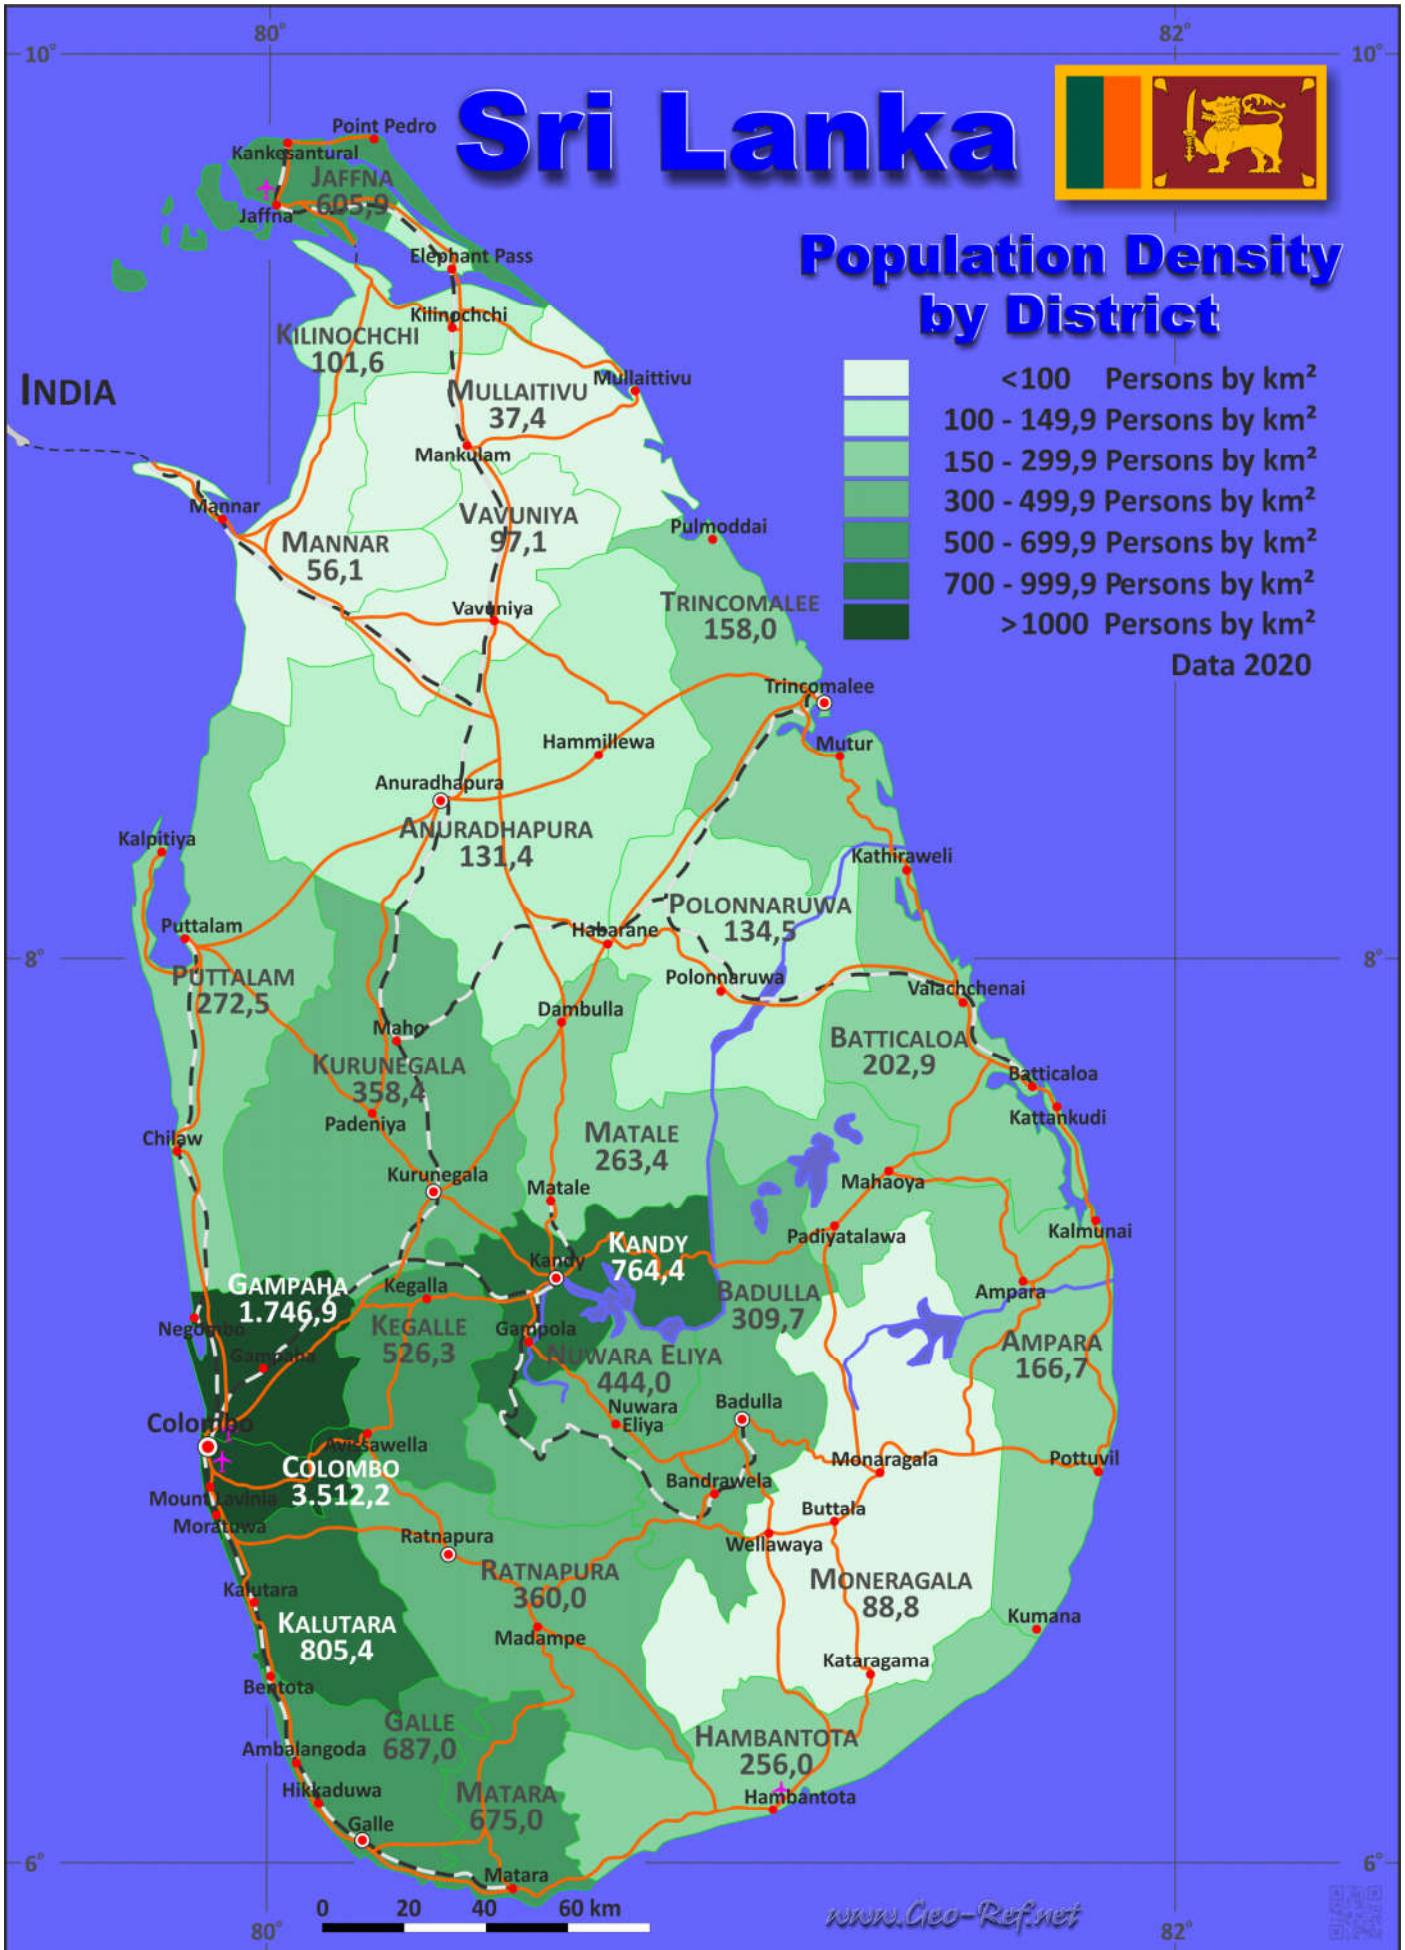

Sri Lanka

Population Density by District

Data 2020

About the maps on www.geo-ref.net

All maps published on this site are **free to use without costs, meanwhile the same are not modified**, especially concerning our own site logotype. This is valid for the PNG and the PDF-files.

We have published on the country page usually the population density of the country, the mostly interesting thematic map. But the real power of our offer consists in the display of your own data, drawing so your own maps with your results or relevant data.

So it works:

Please **visit the corresponding page for our detailed conditions of service and supply**. The price of a thematic map is visible on the corresponding country page.

Visit our page Services to find out about our additional services.