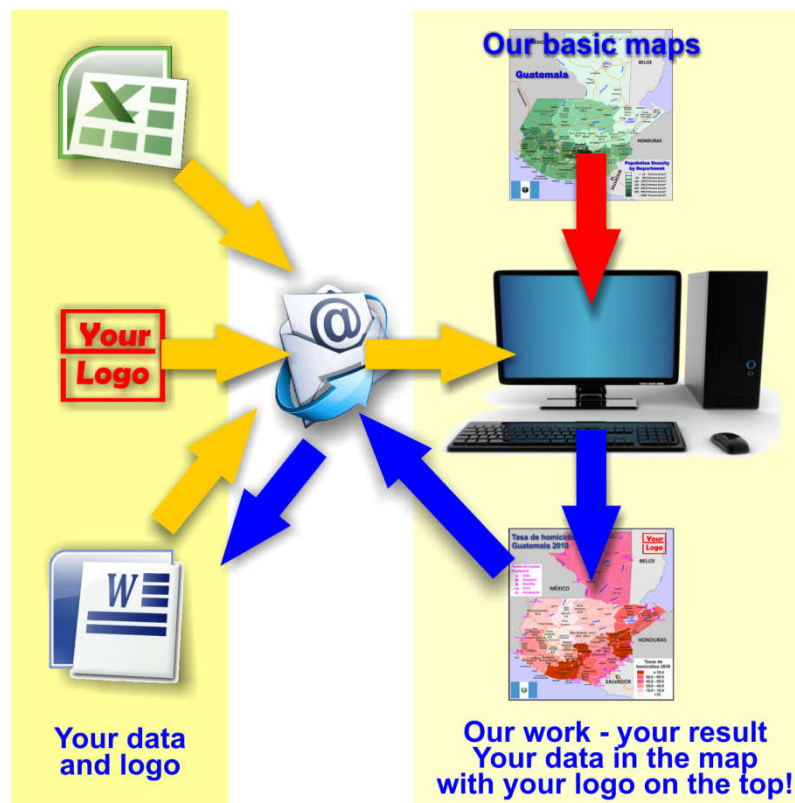

About the maps on www.geo-ref.net

Each map published on our web site is free to use without costs, meanwhile the same is not modified, especially concerning our own site logotype. This is valid for all published PNG and the PDF-files.

We have published on the country page usually the population density of the country, the mostly interesting thematic map. But the real power of our offer consists in the display of your own data, drawing so your own maps with your results or relevant data.

The so generated thematic maps you can order as illustrations for reports and publications, in huger format for maps – mostly till A0 format. Also for the inclusion in PowerPoint presentations we can offer the maps, as bitmap or in vector format

So it works:

Please visit the corresponding page for our detailed conditions of service and supply.

The price of a thematic map is visible on the corresponding country page.

Visit our page Services to find out about our additional services.