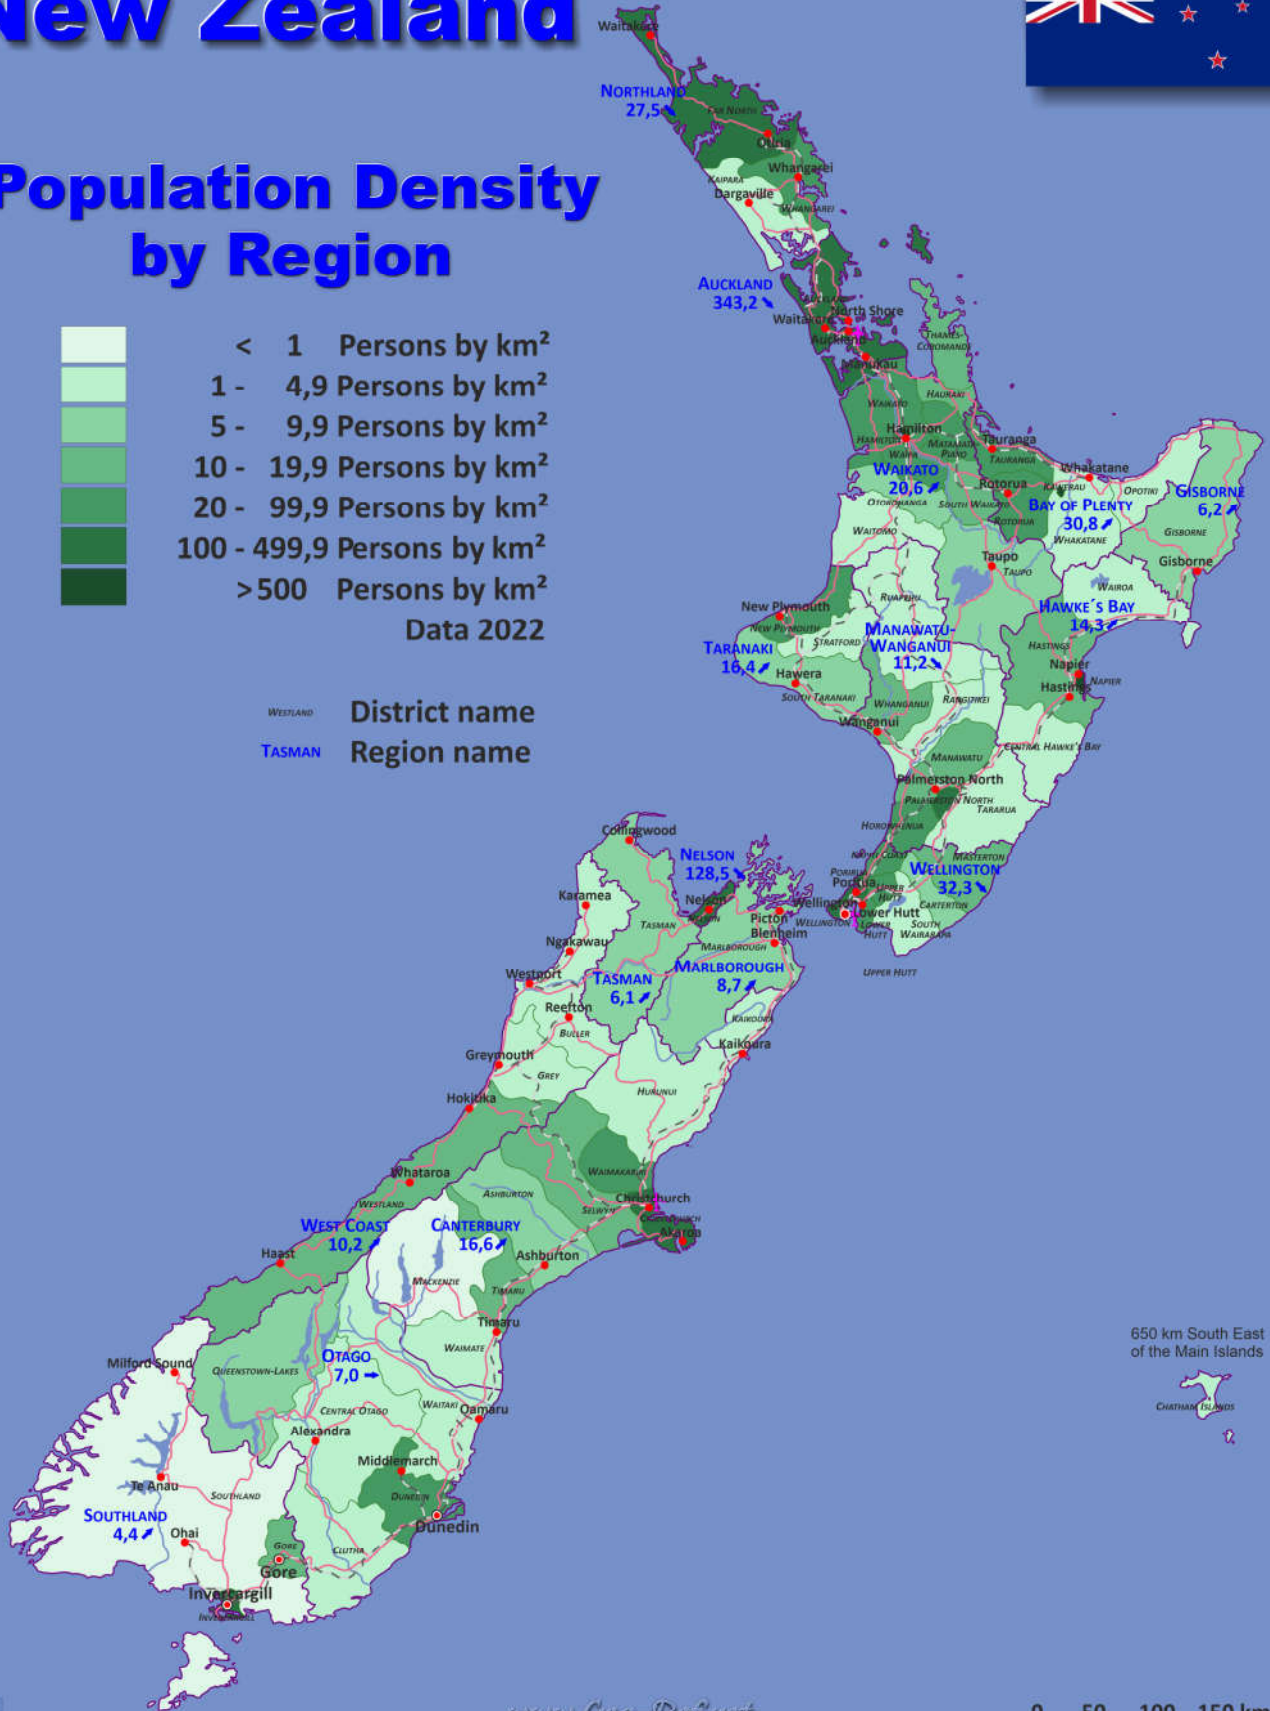

New Zealand

Population Density by Region

Data 2022

WESTLAND District name
TASMAN Region name

650 km South East of the Main Islands

www.Geo-Ref.net

0 50 100 150 km

Administrative division New Zealand

Division by Region

Estimation 2022

Region	ISO 3166-2	Island	Capital	Area km ²	Population	Density Persons/km ²
Auckland	NZ-AUK	North	Auckland	4.940	1.695.200	343,2
Bay of Plenty	NZ-BOP	North	Whakatāne	12.058	371.720	30,8
Canterbury	NZ-CAN	South	Christchurch	39.058	649.580	16,6
Gisborne	NZ-GIS	North	Gisborne	8.386	52.100	6,2
Hawke's Bay	NZ-HKB	North	Napier	12.741	182.540	14,3
Manawatu-Wanganui	NZ-MWT	North	Palmerston North	22.071	247.750	11,2
Marlborough	NZ-MBH	South	Blenheim	12.505	108.700	8,7
Nelson	NZ-NSN	South	Nelson	424	54.500	128,5
Northland	NZ-NTL	North	Whangarei	6.488	178.460	27,5
Otago	NZ-OTA	South	Dunedin	35.405	248.050	7,0
Southland	NZ-STL	South	Invercargill	31.195	137.250	4,4
Taranaki	NZ-TKI	North	Stratford	7.943	130.450	16,4
Tasman	NZ-TAS	South	Richmond	9.616	58.700	6,1
Waikato	NZ-WKO	North	Hamilton	24.901	513.820	20,6
Wellington	NZ-WGN	North	Wellington	7.979	258.110	32,3
West Coast	NZ-WTC	South	Greymouth	23.244	237.030	10,2
Total				258.954	5.123.960	19,8

We have published on the country page usually the population density of the country, the mostly interesting thematic map. But the real power of our offer consists in the display of your own data, drawing so your own maps with your results or relevant data.