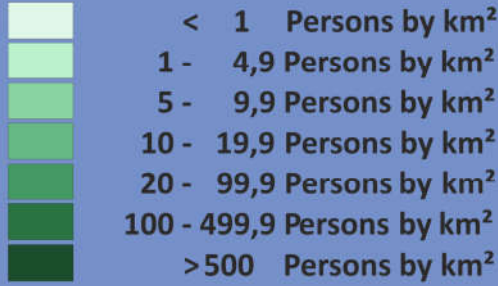

New Zealand

Population Density by Region

Data 2022

WESTLAND District name
TASMAN Region name

650 km South East of the Main Islands

www.Geo-Ref.net

0 50 100 150 km

Administrative division New Zealand