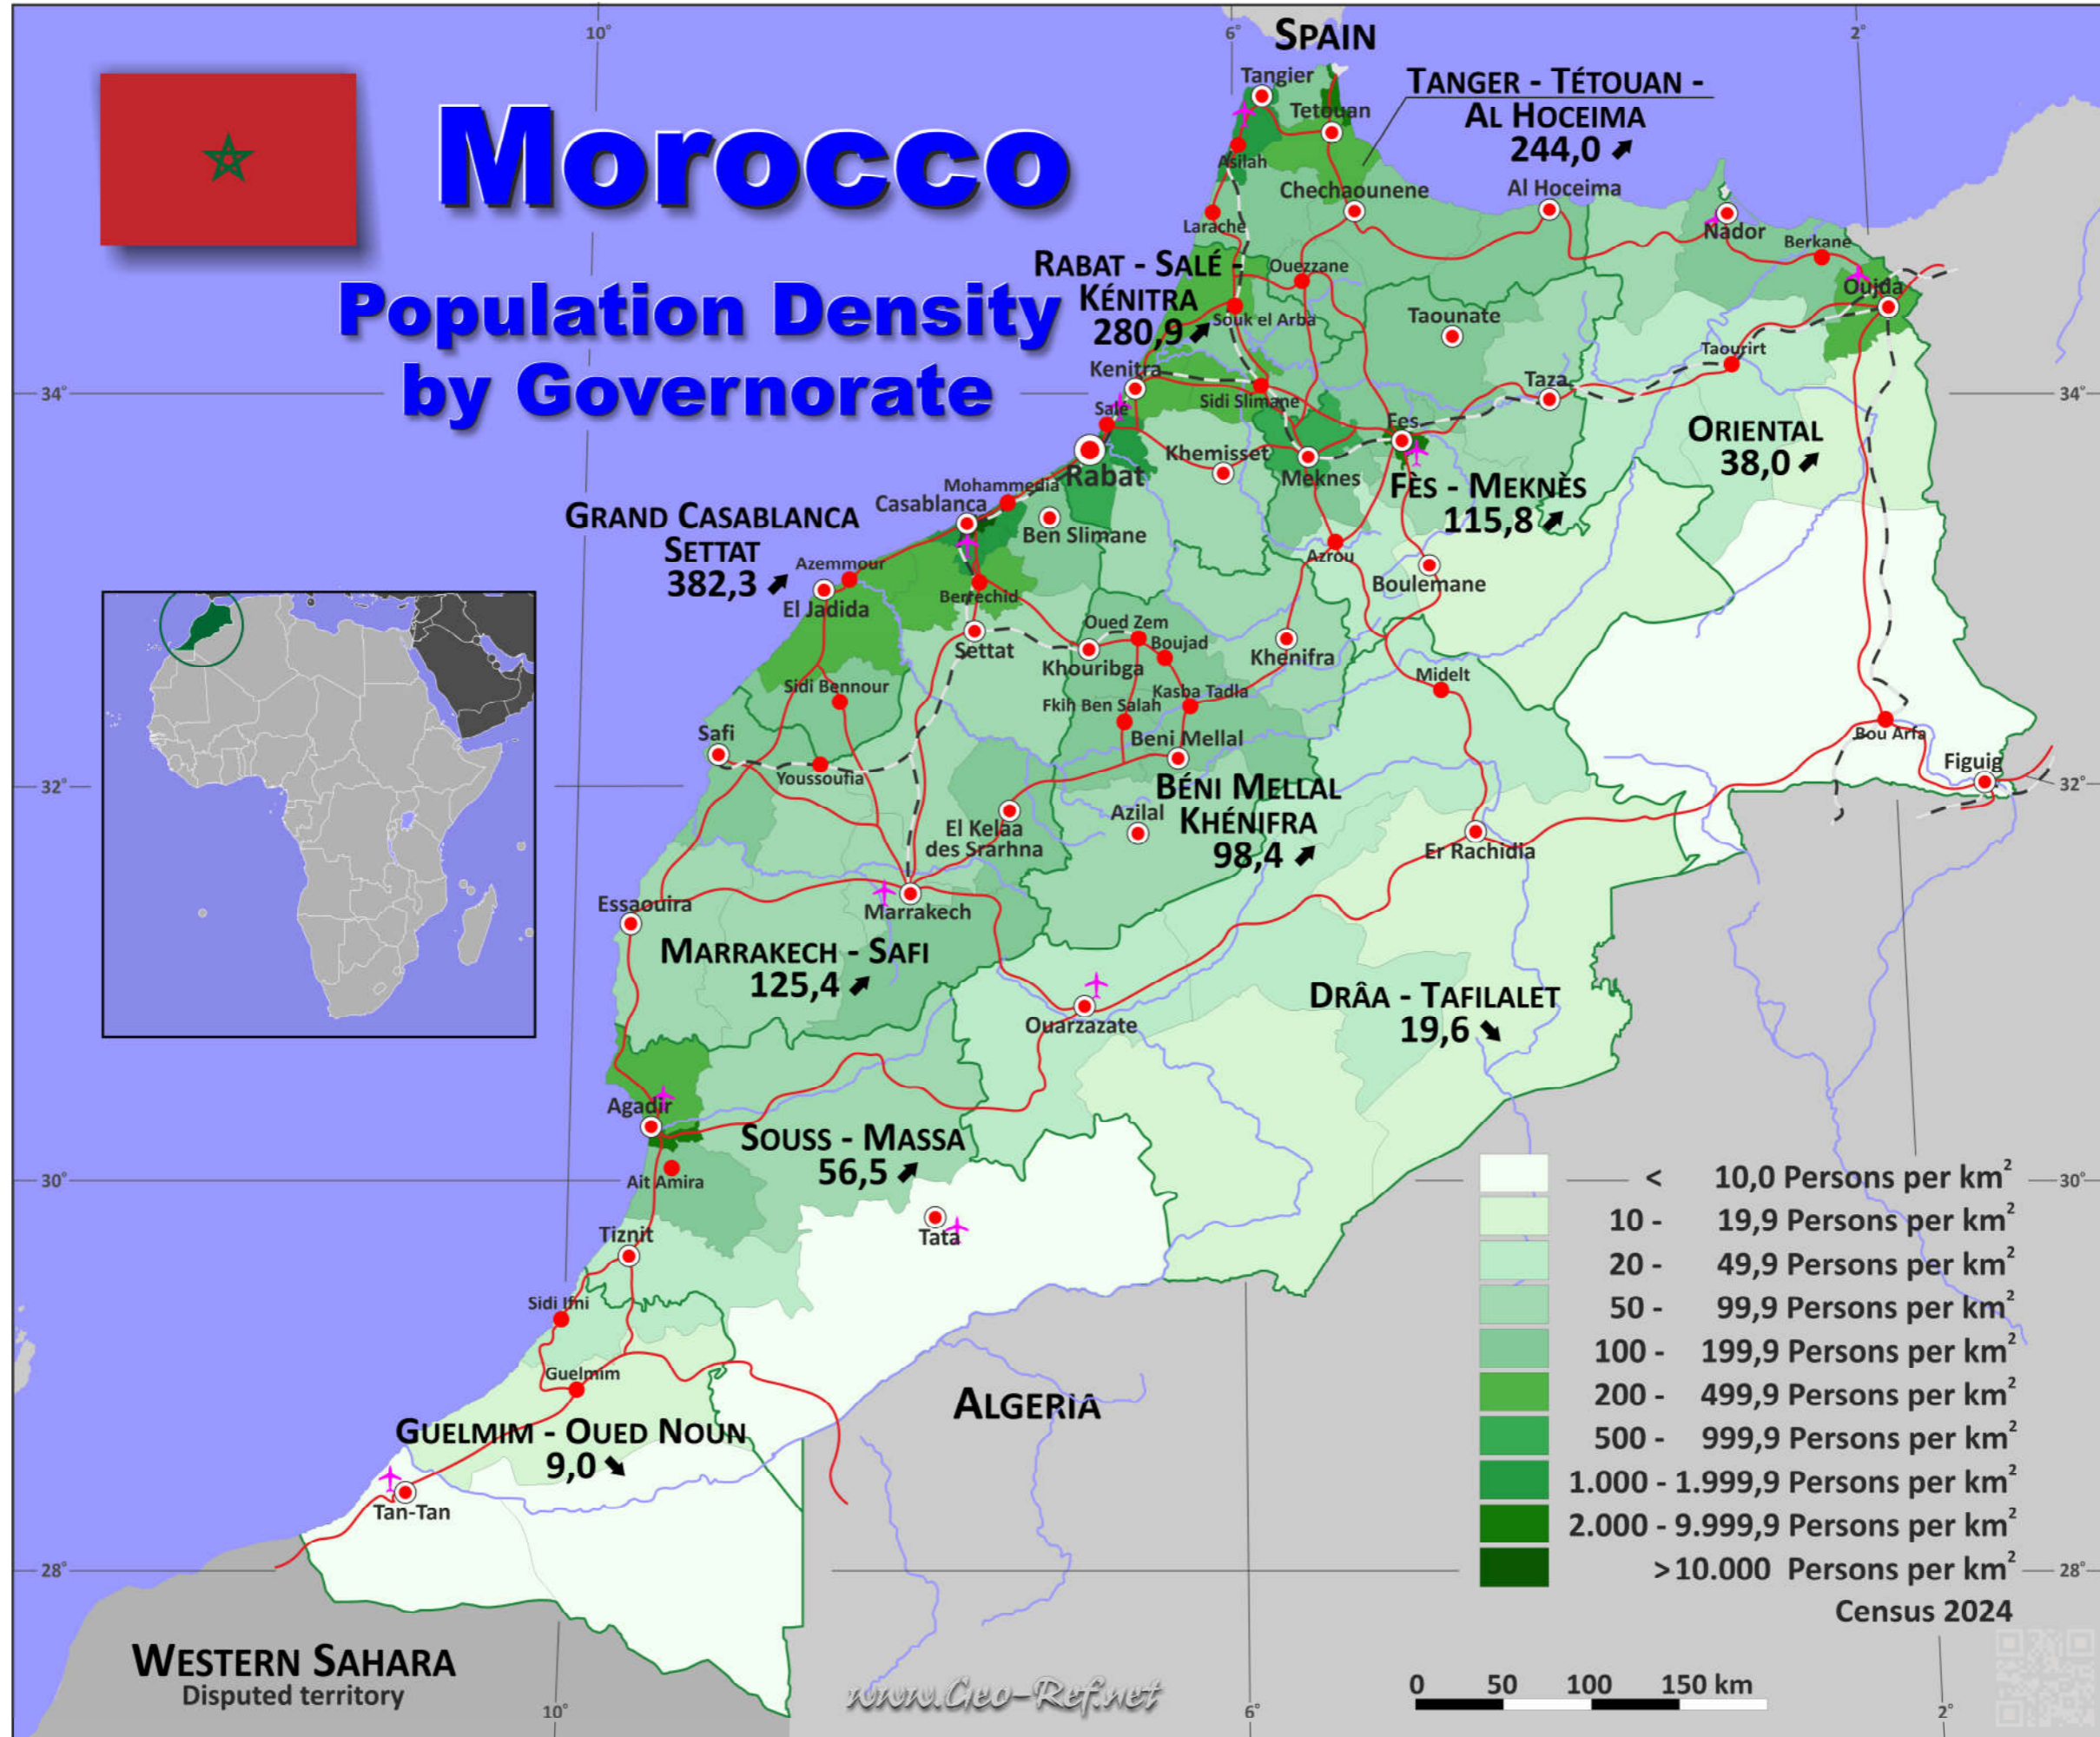

Morocco

Population Density by Governorate

Administrative division Morocco

Division by Region

Census 2024

Region	ISO 3166-2	Capital	Area (km ²)	Population	Density (pers/km ²)
Béni Mellal - Khénifra	MA-05	Beni-Mellal	26.984	2.525.801	93,6
Draa - Tafilalet	MA-08	Errachidia	87.703	1.655.623	18,9
Fes - Meknes	MA-03	Fes	38.744	4.467.911	115,3
Grand Casablanca - Settat	MA-06	Casablanca	20.111	7.688.967	382,3
Guelmim - Oued Noun	MA-10	Guelmim	50.245	448.685	8,9
Marrakech - Safi	MA-07	Marrakesch	39.058	3.574.877	91,5
Oriental	MA-02	Oujda	66.608	2.294.665	34,5
Rabat - Salé - Kénitra	MA-04	Rabat	17.831	5.132.639	287,8
Souss - Massa	MA-09	Agadir	53.444	3.020.431	56,5
Tanger - Tétouan - Al Hoceima	MA-01	Tanger	16.158	5.347.738	331,0
Total			416.886	36.157.337	86,7

We have published on the country page usually the population density of the country, the mostly interesting thematic map. But the real power of our offer consists in the display of your own data, drawing so your own maps with your results or relevant data.