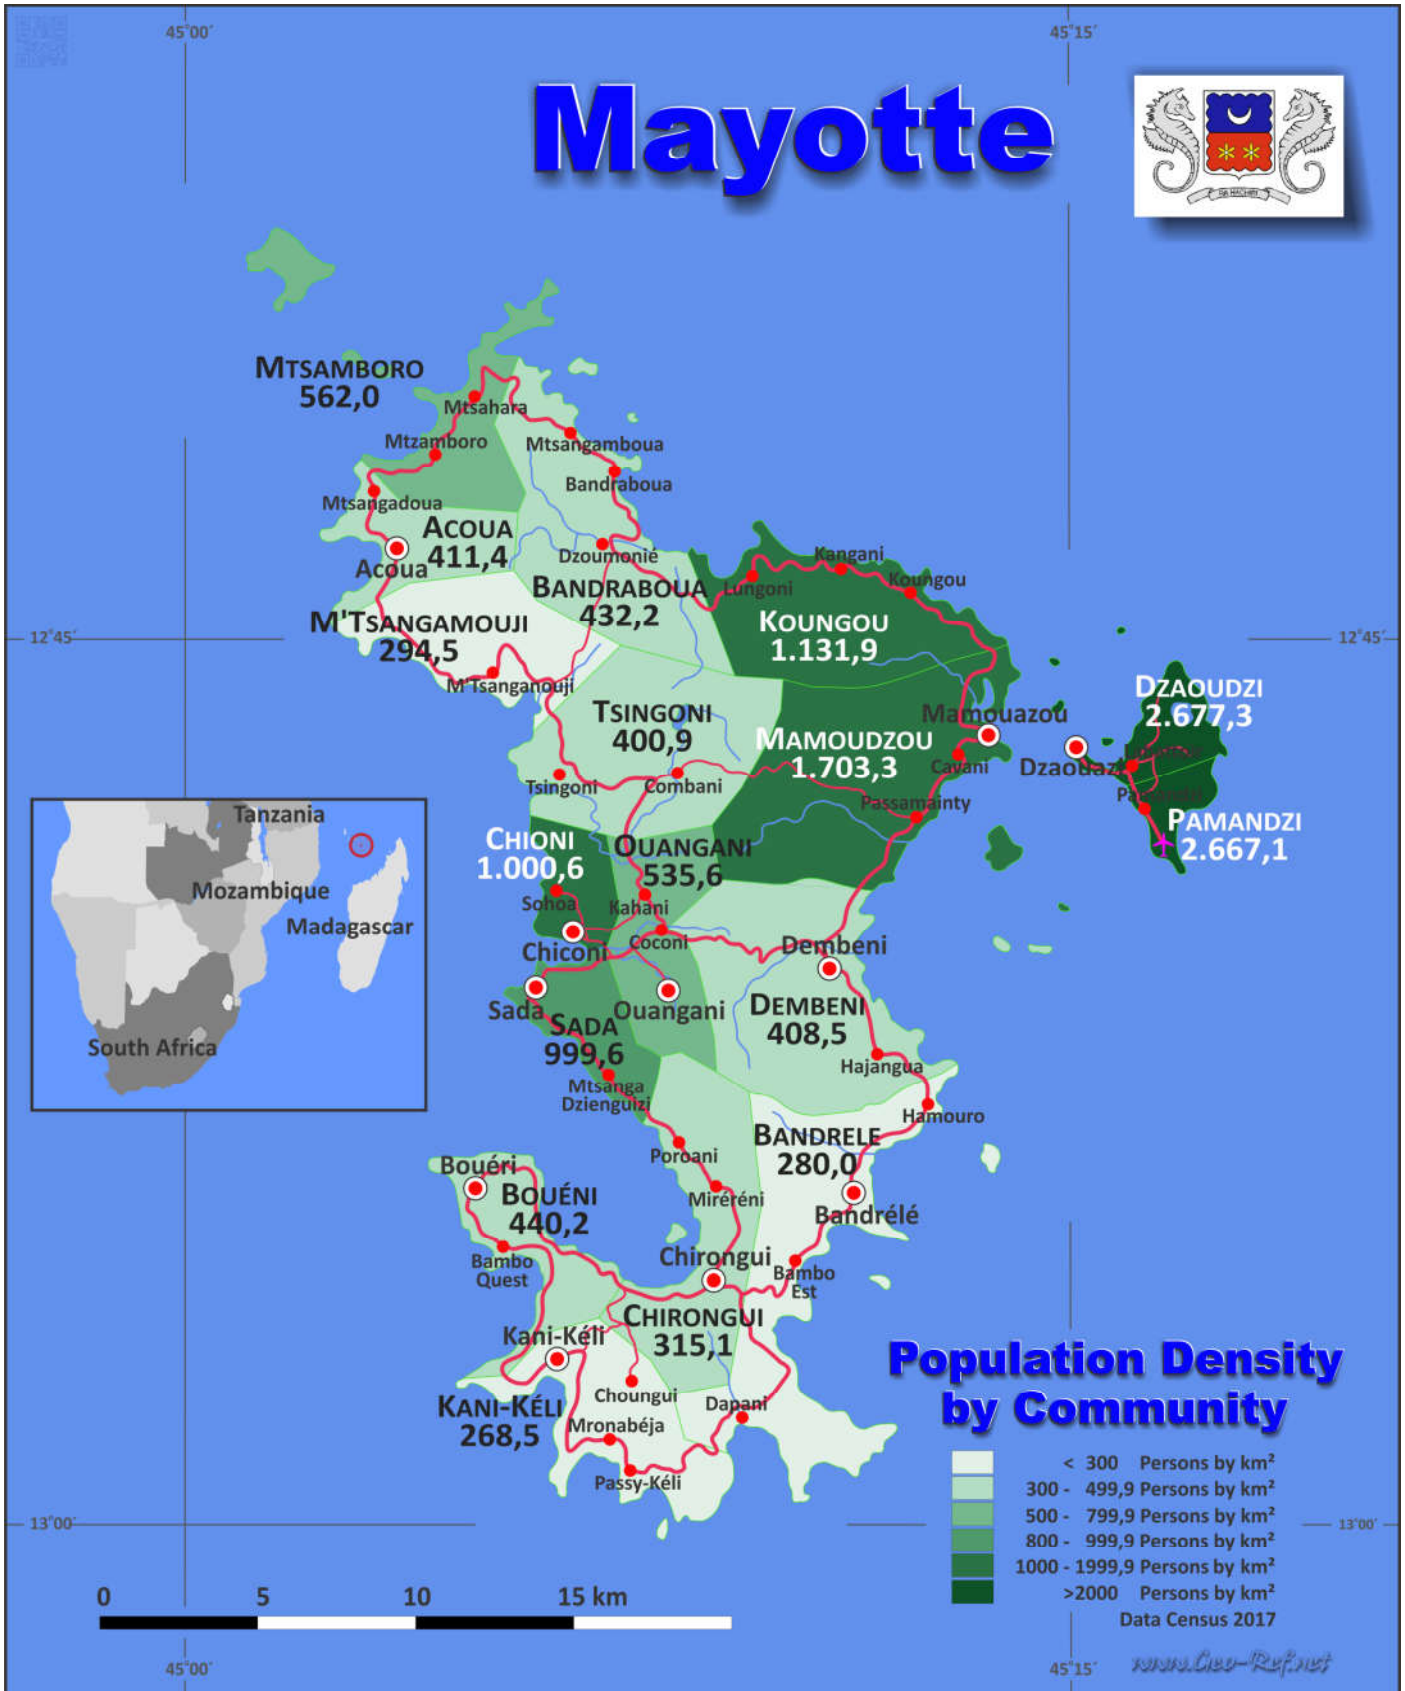

Mayotte

About the maps on www.geo-ref.net

All maps published on this site are **free to use without costs, meanwhile the same are not modified**, especially concerning our own site logotype. This is valid for the PNG and the PDF-files.

We have published on the country page usually the population density of the country, the mostly interesting thematic map. But the real power of our offer consists in the display of your own data, drawing so your own maps with your results or relevant data.

So it works:

Please **visit the corresponding page for our detailed conditions of service and supply**. The price of a thematic map is visible on the corresponding country page.

Visit our page Services to find out about our additional services.