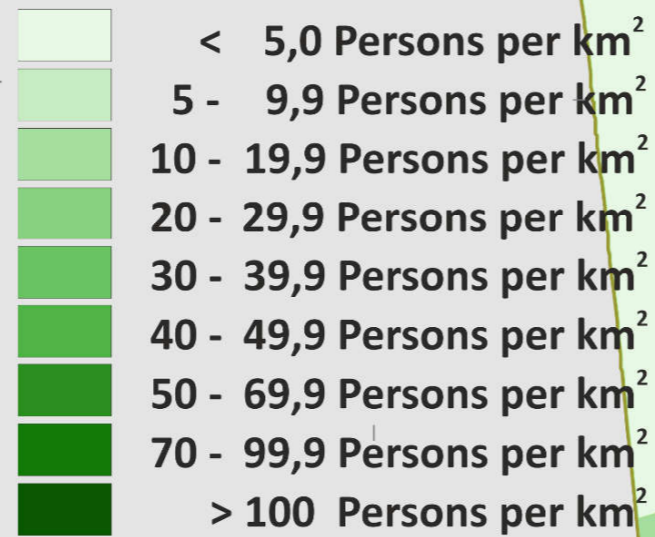

Republic Mali

Population density by Region

Data Census 2022

Administrative division Mali

Division by Regions

Census 2022

Region	ISO 3166-2	Capital	Area km ²	Population	Density Persons/km ²
Bamako	ML-BKO	Bamako	252	4.227.569	16.776,1
Bandiagara	ML-BAN	Bandiagara	24.850	150.037	6,0
Bougouni	ML-BOU	Bougouni	36.670	1.570.979	42,8
Dioïla	ML-DIO	Dioïla	12.330	675.965	54,8
Douentza	ML-DOU	Douentza	23.310	878.995	37,7
Gao	ML-7	Gao	150.000	727.516	4,9
Kayes	ML-1	Kayes	48.200	1.840.329	38,2
Kidal	ML-8	Kidal	407.000	83.192	0,2
Kita	ML-KIT	Kita	50.600	678.061	13,4
Koulikoro	ML-2	Koulikoro	47.050	2.255.157	47,9
Koutiala	ML-KTL	Koutiala	14.260	1.169.882	82,0
Ménaka	ML-9	Ménaka	78.100	318.876	4,1
Mopti	ML-5	Mopti	31.460	945.654	30,1
Nara	ML-NAR	Nara	31.250	307.777	9,8
Nioro	ML-NIO	Nioro du Sahel	23.350	681.671	29,2
San	ML-SAN	San	18.880	820.807	43,5
Ségou	ML-4	Ségou	42.820	2.455.260	57,3
Sikasso	ML-3	Sikasso	20.800	1.533.123	73,7
Taoudénit	ML-10	Taoudenni	100.600	99.499	1,0
Tombouctou	ML-6	Tombouctou	91.300	975.139	10,7
Total			1.253.082	22.395.488	17,9

We have published on the country page usually the population density of the country, the mostly interesting thematic map. But the real power of our offer consists in the display of your own data, drawing so your own maps with your results or relevant data.