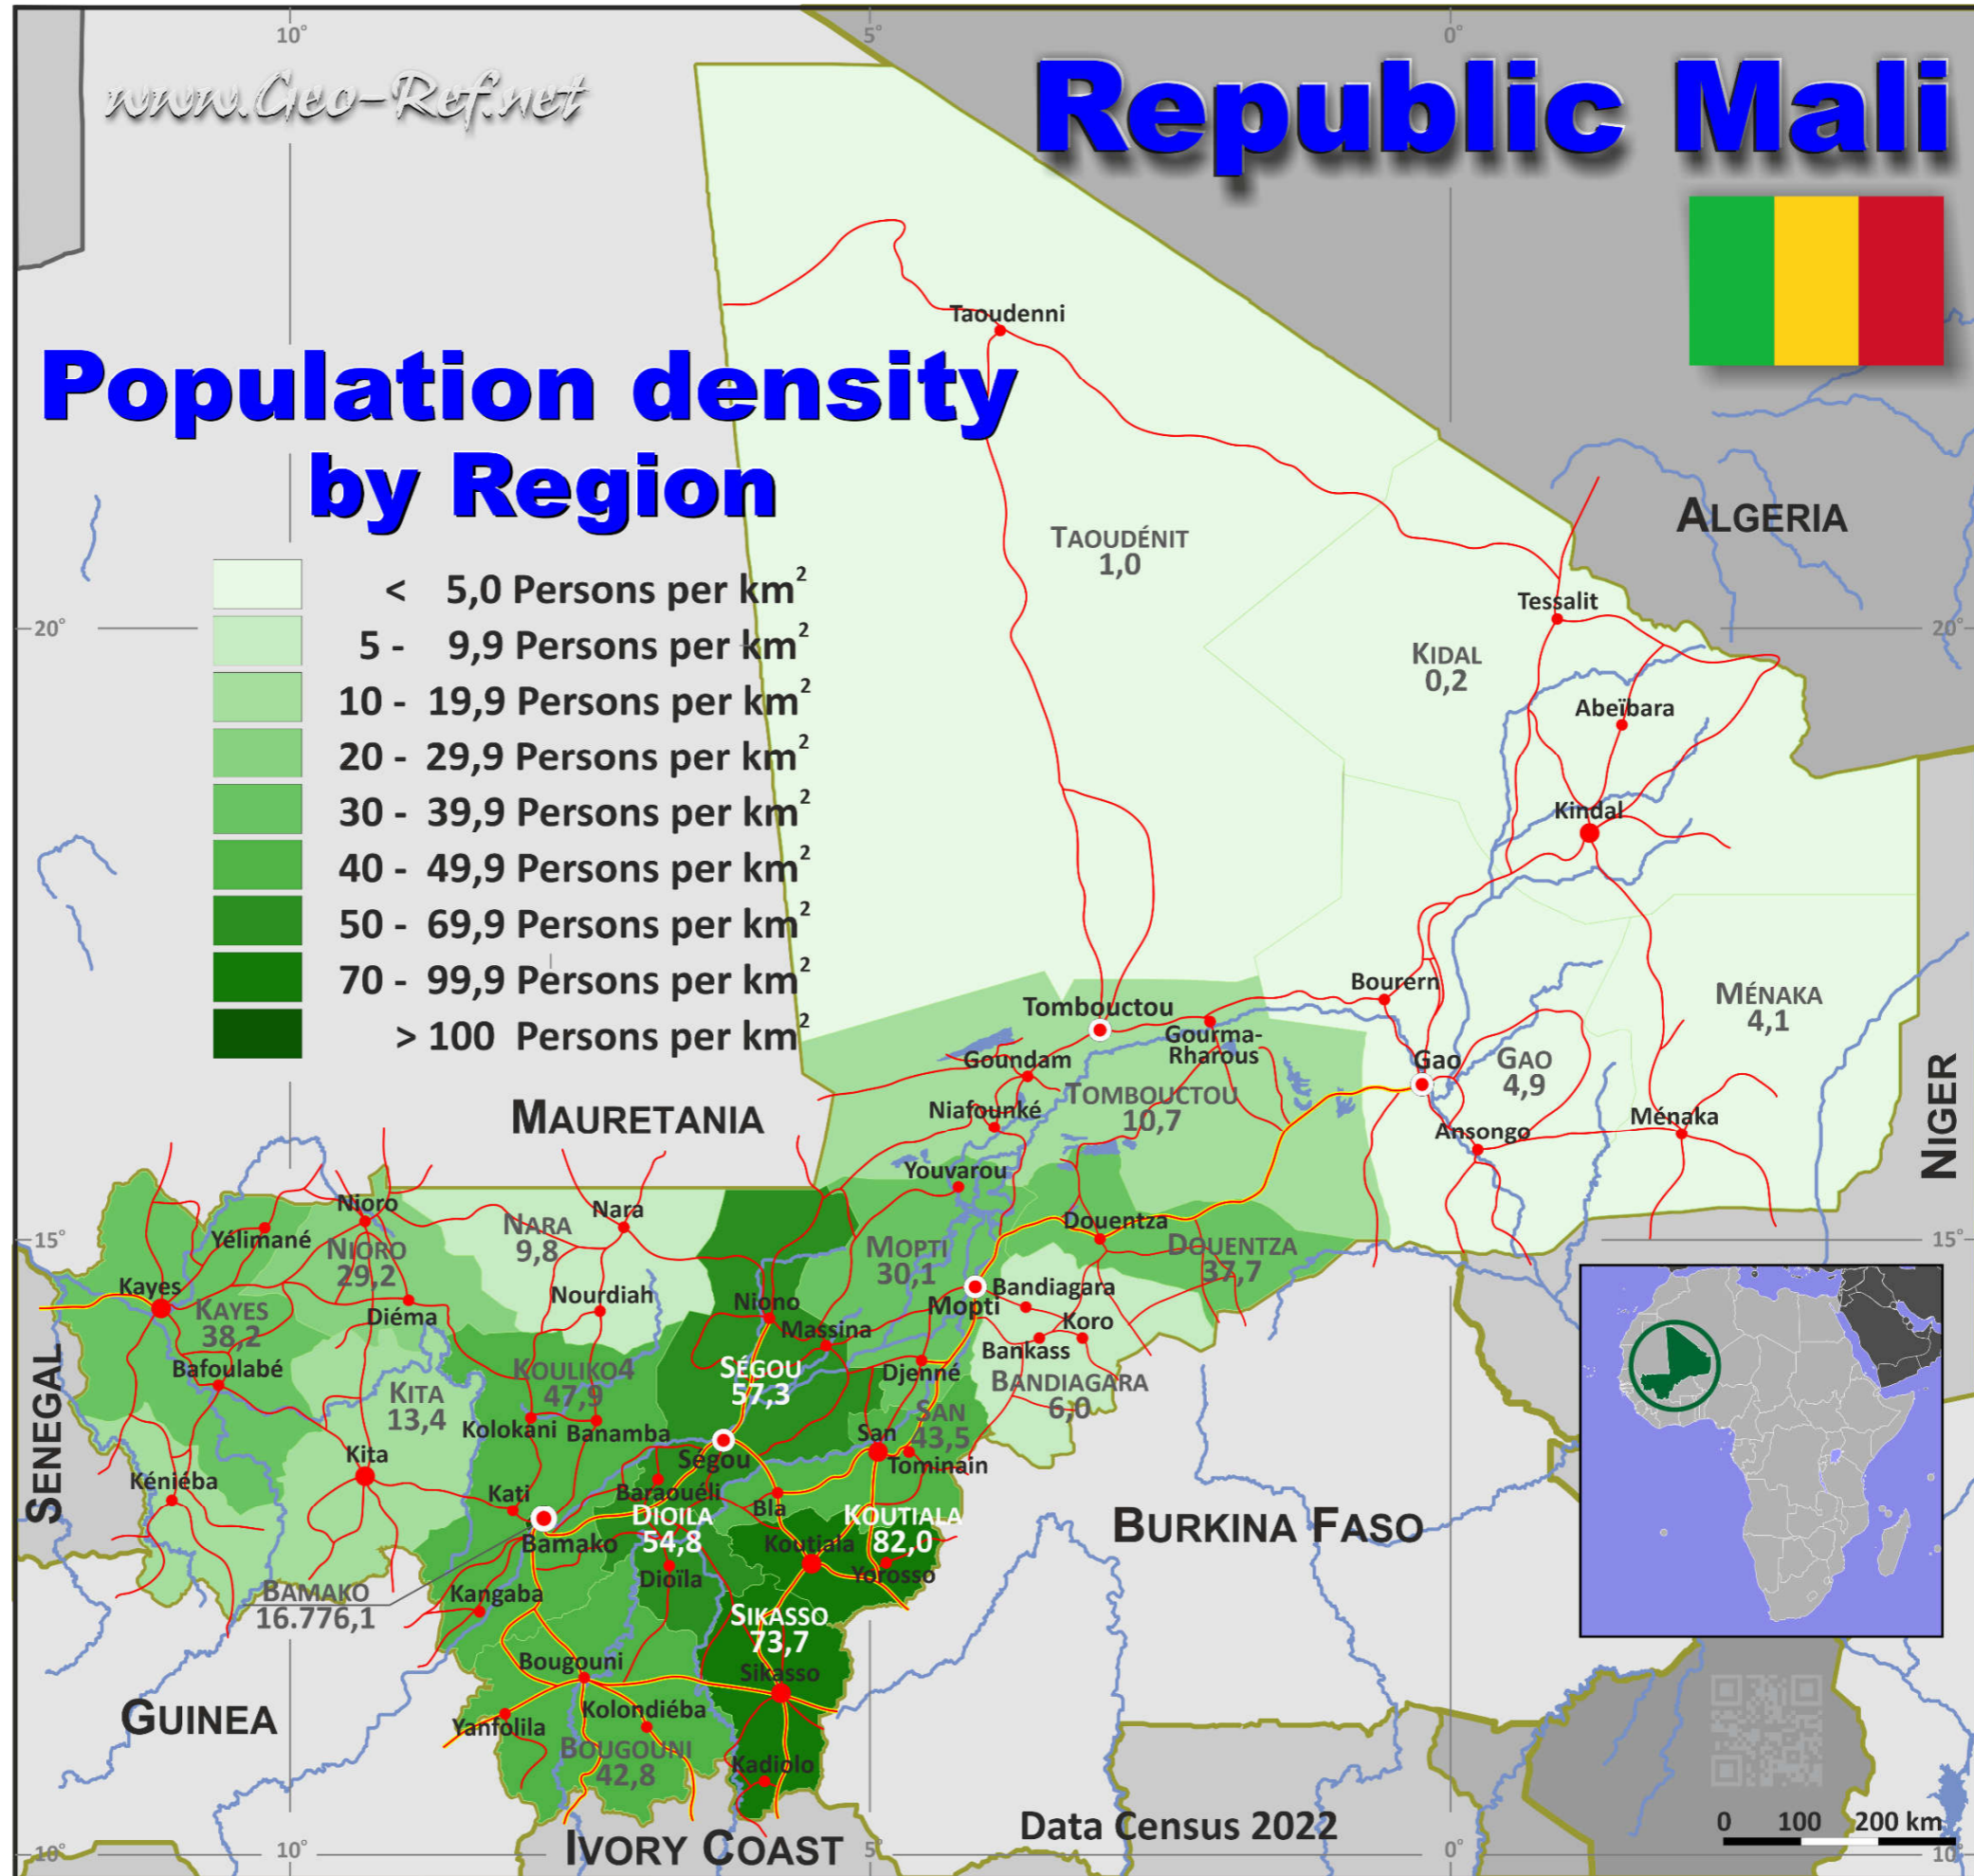

Republic Mali

Population density by Region

Data Census 2022

Administrative division Mali

Division by Regions

Census 2022

Region	ISO 3166-2	Capital	Area km ²	Population	Density Persons/km ²
Bamako	ML-BKO	Bamako	252	4.227.569	16.776,1
Bandiagara	ML-BAN	Bandiagara	24.850	150.037	6,0
Bougouni	ML-BOU	Bougouni	36.670	1.570.979	42,8
Dioïla	ML-DIO	Dioïla	12.330	675.965	54,8
Douentza	ML-DOU	Douentza	23.310	878.995	37,7
Gao	ML-7	Gao	150.000	727.516	4,9
Kayes	ML-1	Kayes	48.200	1.840.329	38,2
Kidal	ML-8	Kidal	407.000	83.192	0,2
Kita	ML-KIT	Kita	50.600	678.061	13,4
Koulikoro	ML-2	Koulikoro	47.050	2.255.157	47,9
Koutiala	ML-KTL	Koutiala	14.260	1.169.882	82,0
Ménaka	ML-9	Ménaka	78.100	318.876	4,1
Mopti	ML-5	Mopti	31.460	945.654	30,1
Nara	ML-NAR	Nara	31.250	307.777	9,8
Nioro	ML-NIO	Nioro du Sahel	23.350	681.671	29,2
San	ML-SAN	San	18.880	820.807	43,5
Ségou	ML-4	Ségou	42.820	2.455.260	57,3
Sikasso	ML-3	Sikasso	20.800	1.533.123	73,7
Taoudénit	ML-10	Taoudenni	100.600	99.499	1,0
Tombouctou	ML-6	Tombouctou	91.300	975.139	10,7
Total			1.253.082	22.395.488	17,9

About the maps on www.geo-ref.net

Each map published on our web site is free to use without costs, meanwhile the same is not modified, especially concerning our own site logotype. This is valid for all published PNG and the PDF-files.

We have published on the country page usually the population density of the country, the mostly interesting thematic map. But the real power of our offer consists in the display of your own data, drawing so your own maps with your results or relevant data.