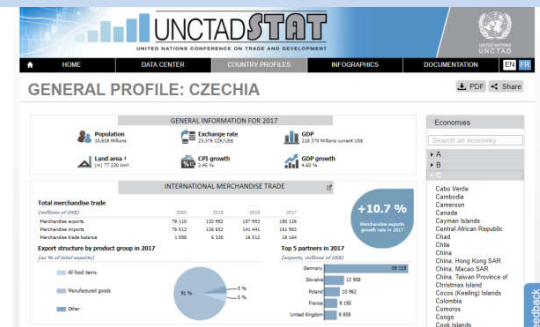

UN Children's Fund

There is linked the country page of UNICEF - UN organisation focused on the child health and conditions of their development - showing also social conditions like education and sanitation and water supply.

There are also time series available.