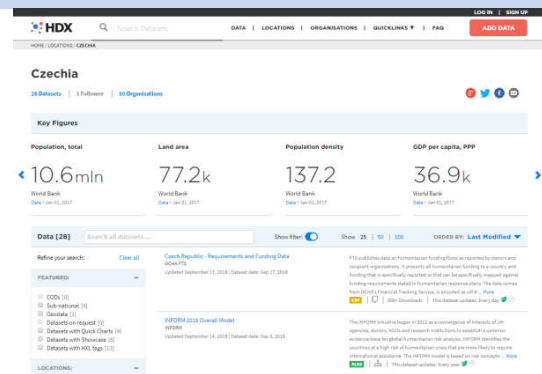

Human Development Index

The Human Development Index HDI is a composite index that set health, education and average income in an relation to approximate the human situation. Here is linked an web page giving the country data and further related studies and evaluations.