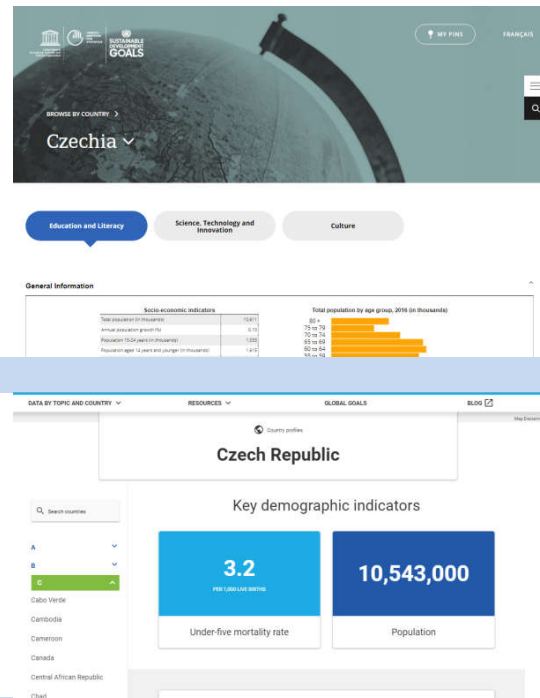

The UNHCR is focused also on migration issues, but more UN near as IOM. Both information together are complementary with certain overlapping information.

World Health Organisation

Here is listed the country page of the WHO - focused on the health situation of the country. Like on other UN sites you can find there also interesting time series.

UNESCO Profil

The UNESCO is focused on education, culture and technological development of their member countries. The corresponding information can be seen on the linked country profile page.

The data appears not so well updated - there are still countries listed which have quitted the membership.