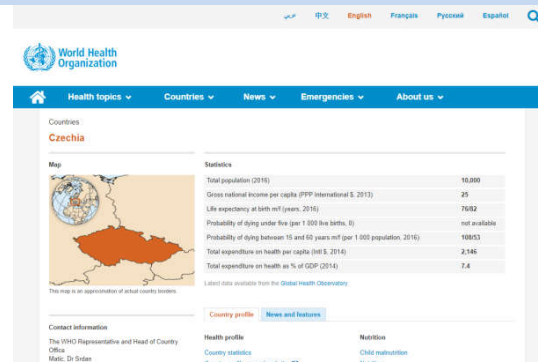

World Health Organisation

Here is listed the country page of the WHO - focused on the health situation of the country. Like on other UN sites you can find there also interesting time series.