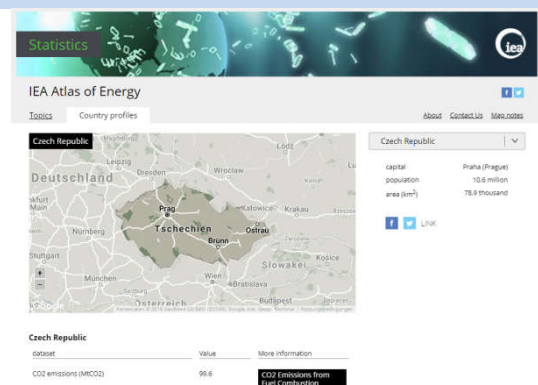

IEA Energy Atlas

Here is linked the country page of the energy atlas, giving an more generally overview about the key indicators

The country relevant atlas information is limited, meanwhile a general world information is also geo-referenced available, in very good quality.