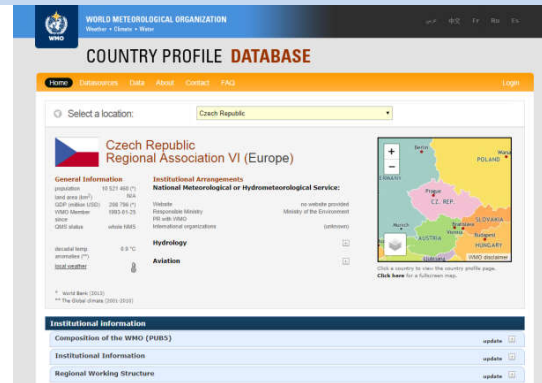

Meteorology and Hydrology

Content of the linked UN-WMO page is meteorological, hydro and climate measuring system and the results of these, mostly supplied by the country ministry of environment.

The information starts with contact data and display the data of the implemented system and international cooperation activities