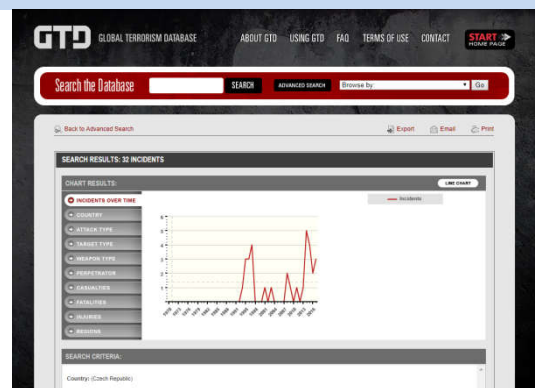

Global Terrorism Database

The Global Terrorism Database of the University of Maryland is one of the best public sources on terrorism. Here you can see in an good detail the relevant events as time series, with many deeper information.