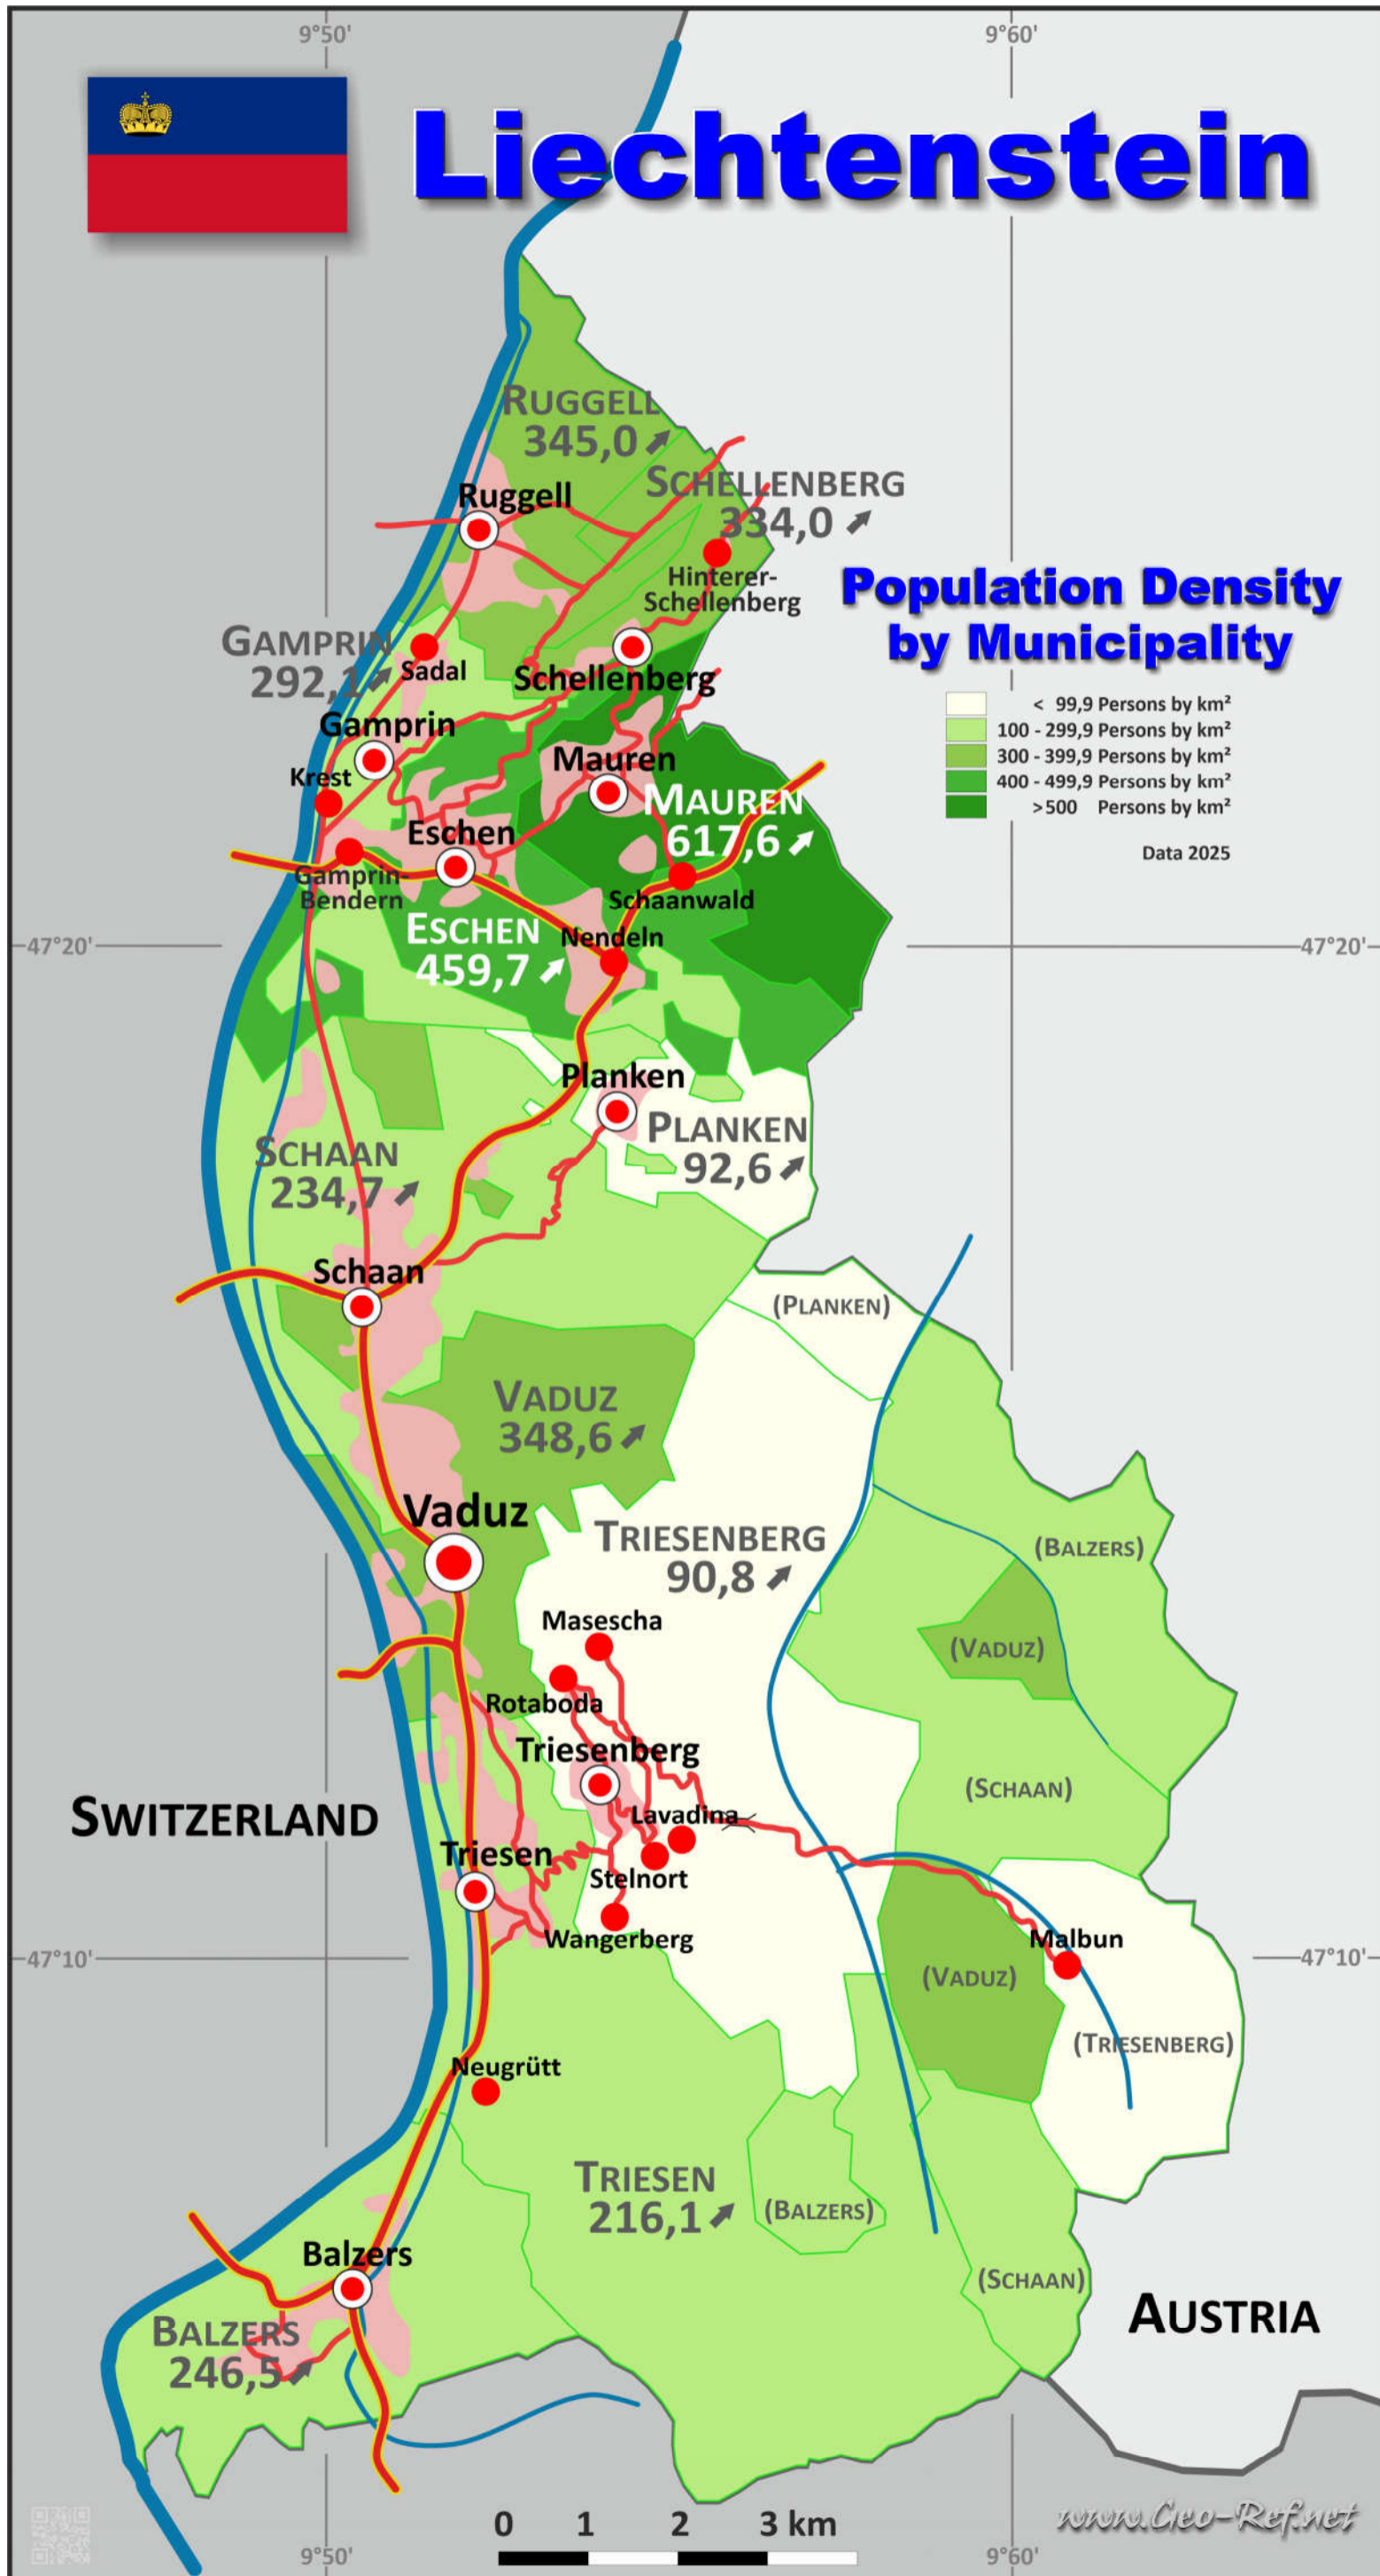

Liechtenstein

Administrative division Liechtenstein

Division by Municipality

Estimation 2025

Municipality	ISO 3166-2	Capital	Area km ²	Population	Density Persons/km ²
Balzers	LI-01	Balzers	19,5	4.806	246,5
Eschen	LI-02	Eschen	10,3	4.735	459,7
Gamprin	LI-03	Gamprin	6,1	1.782	292,1
Mauren	LI-04	Mauren	7,5	4.632	617,6
Planken	LI-05	Planken	5,3	491	92,6
Ruggell	LI-06	Ruggell	7,4	2.553	345,0
Schaan	LI-07	Schaan	26,8	6.290	234,7
Schellenberg	LI-08	Schellenberg	3,5	1.169	334,0
Triesen	LI-09	Triesen	26,4	5.705	216,1
Triesenberg	LI-10	Triesenberg	29,8	2.706	90,8
Vaduz	LI-11	Vaduz	17,3	6.031	348,6
Total			159,9	40.900	255,78

About the maps on www.geo-ref.net

Each map published on our web site is free to use without costs, meanwhile the same is not modified, especially concerning our own site logotype. This is valid for all published PNG and the PDF-files.

We have published on the country page usually the population density of the country, the mostly interesting thematic map. But the real power of our offer consists in the display of your own data, drawing so your own maps with your results or relevant data.

So it works:

Please visit the corresponding page for our detailed conditions of service and supply.

The price of a thematic map is visible on the corresponding country page.

Visit our page Services to find out about our additional services.