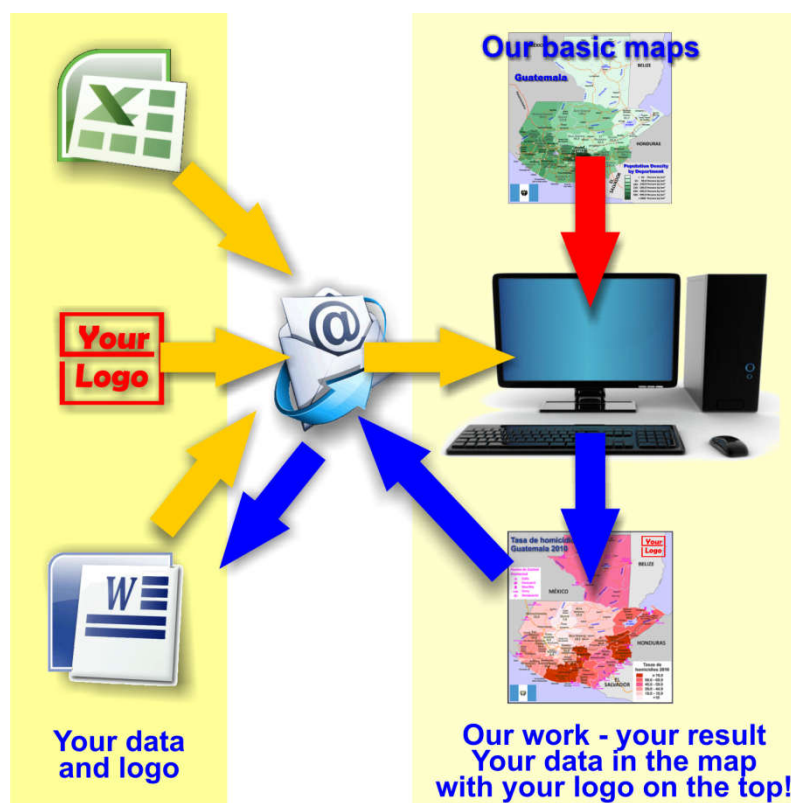

About the maps on www.geo-ref.net

Each map published on our web site is free to use without costs, meanwhile the same is not modified, especially concerning our own site logotype. This is valid for all published PNG and the PDF-files.

We have published on the country page usually the population density of the country, the mostly interesting thematic map. But the real power of our offer consists in the display of your own data, drawing so your own maps with your results or relevant data.

The so generated thematic maps you can order as illustrations for reports and publications, in huger format for maps – mostly till A0 format. Also for the inclusion in PowerPoint presentations we can offer the maps, as bitmap or in vector format

So it works:

Please visit the corresponding page for our detailed conditions of service and supply.

The price of a thematic map is visible on the corresponding country page.

Visit our page Services to find out about our additional services.