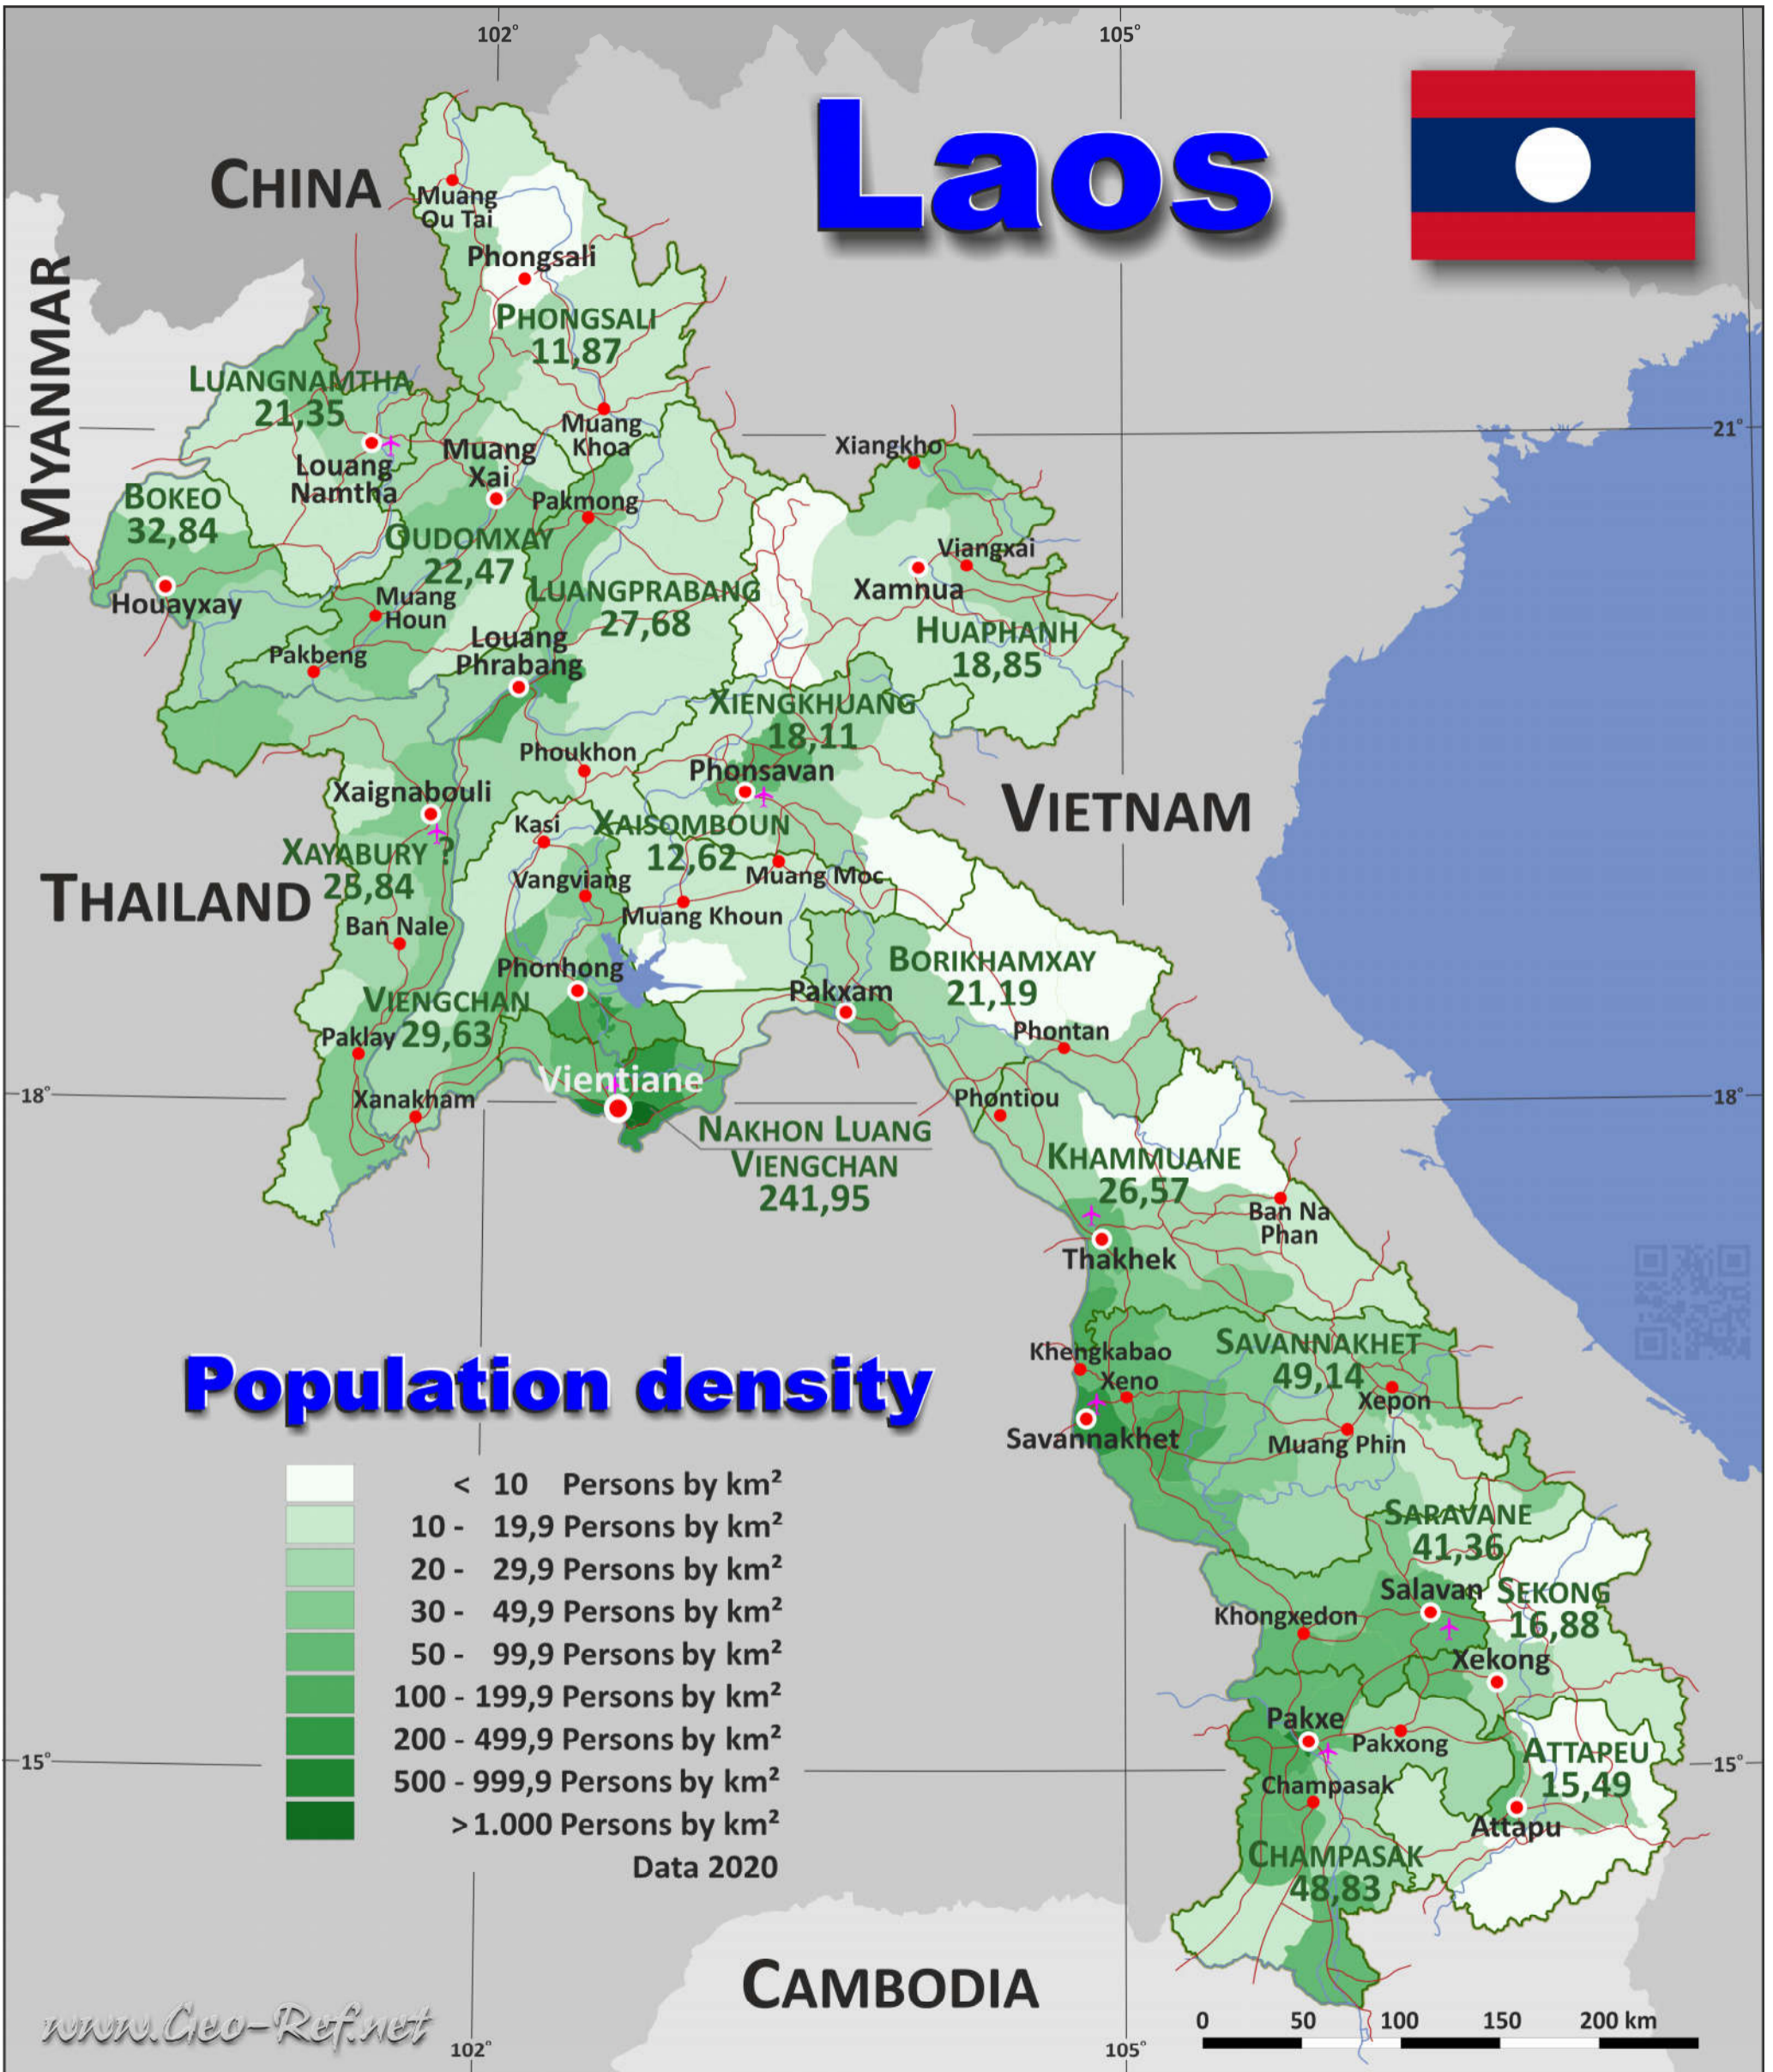

Laos

Administrative division Laos

Division by Province

Estimation 2020

Province	ISO 3166-2	Capital	Area km ²	Population	Density Persons/km ²
Attapeu	LA-AT	Attapeu	10.237	159.886	15,62
Bokeo	LA-BK	Huay Xay	6.812	203.468	29,87
Borikhamxay	LA-BL	Pakxan	15.385	314.957	20,47
Champasack	LA-CH	Pakxé	14.896	752.683	50,53
Huaphanh	LA-HO	Sam Neua	17.194	310.979	18,09
Khammuane	LA-KH	Thakhek	16.736	433.570	25,91
Luangnamtha	LA-LM	Luang Namtha	9.498	199.091	20,96
Luangprabang	LA-LP	Luang Prabang	19.949	467.157	23,42
Oudomxay	LA-OU	Muang Xay	12.080	345.424	28,59
Phongsaly	LA-PH	Phongsali	15.513	193.149	12,45
Saravane	LA-SL	Salavan	10.108	442.230	43,75
Savannakhet	LA-SV	Savannakhet	21.292	1.070.031	50,26
Xayabury	LA-XA	Muang Sayaburi	15.538	423.492	27,26
Xaisomboun	LA-XS	Anouvong	7.958	107.927	13,56
Sekong	LA-XE	Ban Phone	8.285	129.399	15,62
Viengchan	LA-VT	Muang Phon-Hong	12.514	462.139	36,93
Nakhon Luang Viengchan	LA-VI	Vientiane	3.641	948.446	260,49
Xiengkhuang	LA-XI	Phonsavan	12.922	267.182	20,68
Total			185.238	7.231.210	39,04

The distrit data table is pending – the definition of the district capitals is stil in work.

About the maps on www.geo-ref.net

Each map published on our web site is free to use without costs, meanwhile the same is not modified, especially concerning our own site logotype. This is valid for all published PNG and the PDF-files.

We have published on the country page usually the population density of the country, the mostly interesting thematic map. But the real power of our offer consists in the display of your own data, drawing so your own maps with your results or relevant data.

The so generated thematic maps you can order as illustrations for reports and publications, in huger format for maps – mostly till A0 format. Also for the inclusion in PowerPoint presentations we can offer the maps, as bitmap or in vector format