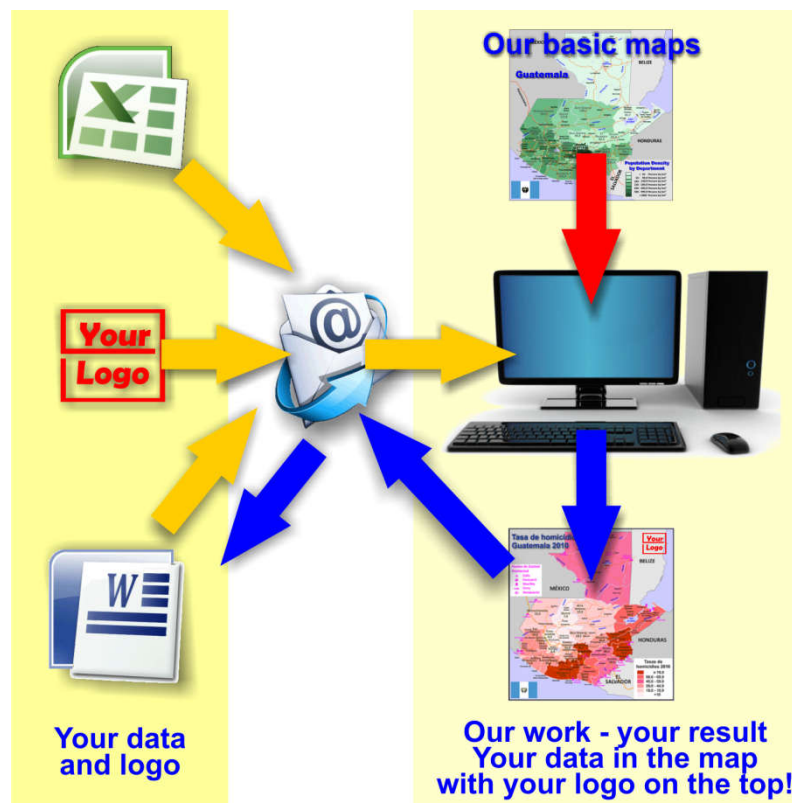

About the maps on www.geo-ref.net

Each map published on our web site is free to use without costs, meanwhile the same is not modified, especially concerning our own site logotype. This is valid for all published PNG and the PDF-files.

We have published on the country page usually the population density of the country, the mostly interesting thematic map. But the real power of our offer consists in the display of your own data, drawing so your own maps with your results or relevant data.

The so generated thematic maps you can order as illustrations for reports and publications, in huger format for maps – mostly till A0 format. Also for the inclusion in PowerPoint presentations we can offer the maps, as bitmap or in vector format

So it works:

Please visit the corresponding page for our detailed conditions of service and supply. The price of a thematic map is visible on the corresponding country page. Visit our page Services to find out about our additional services. Your Team from

www.Geo-Ref.net