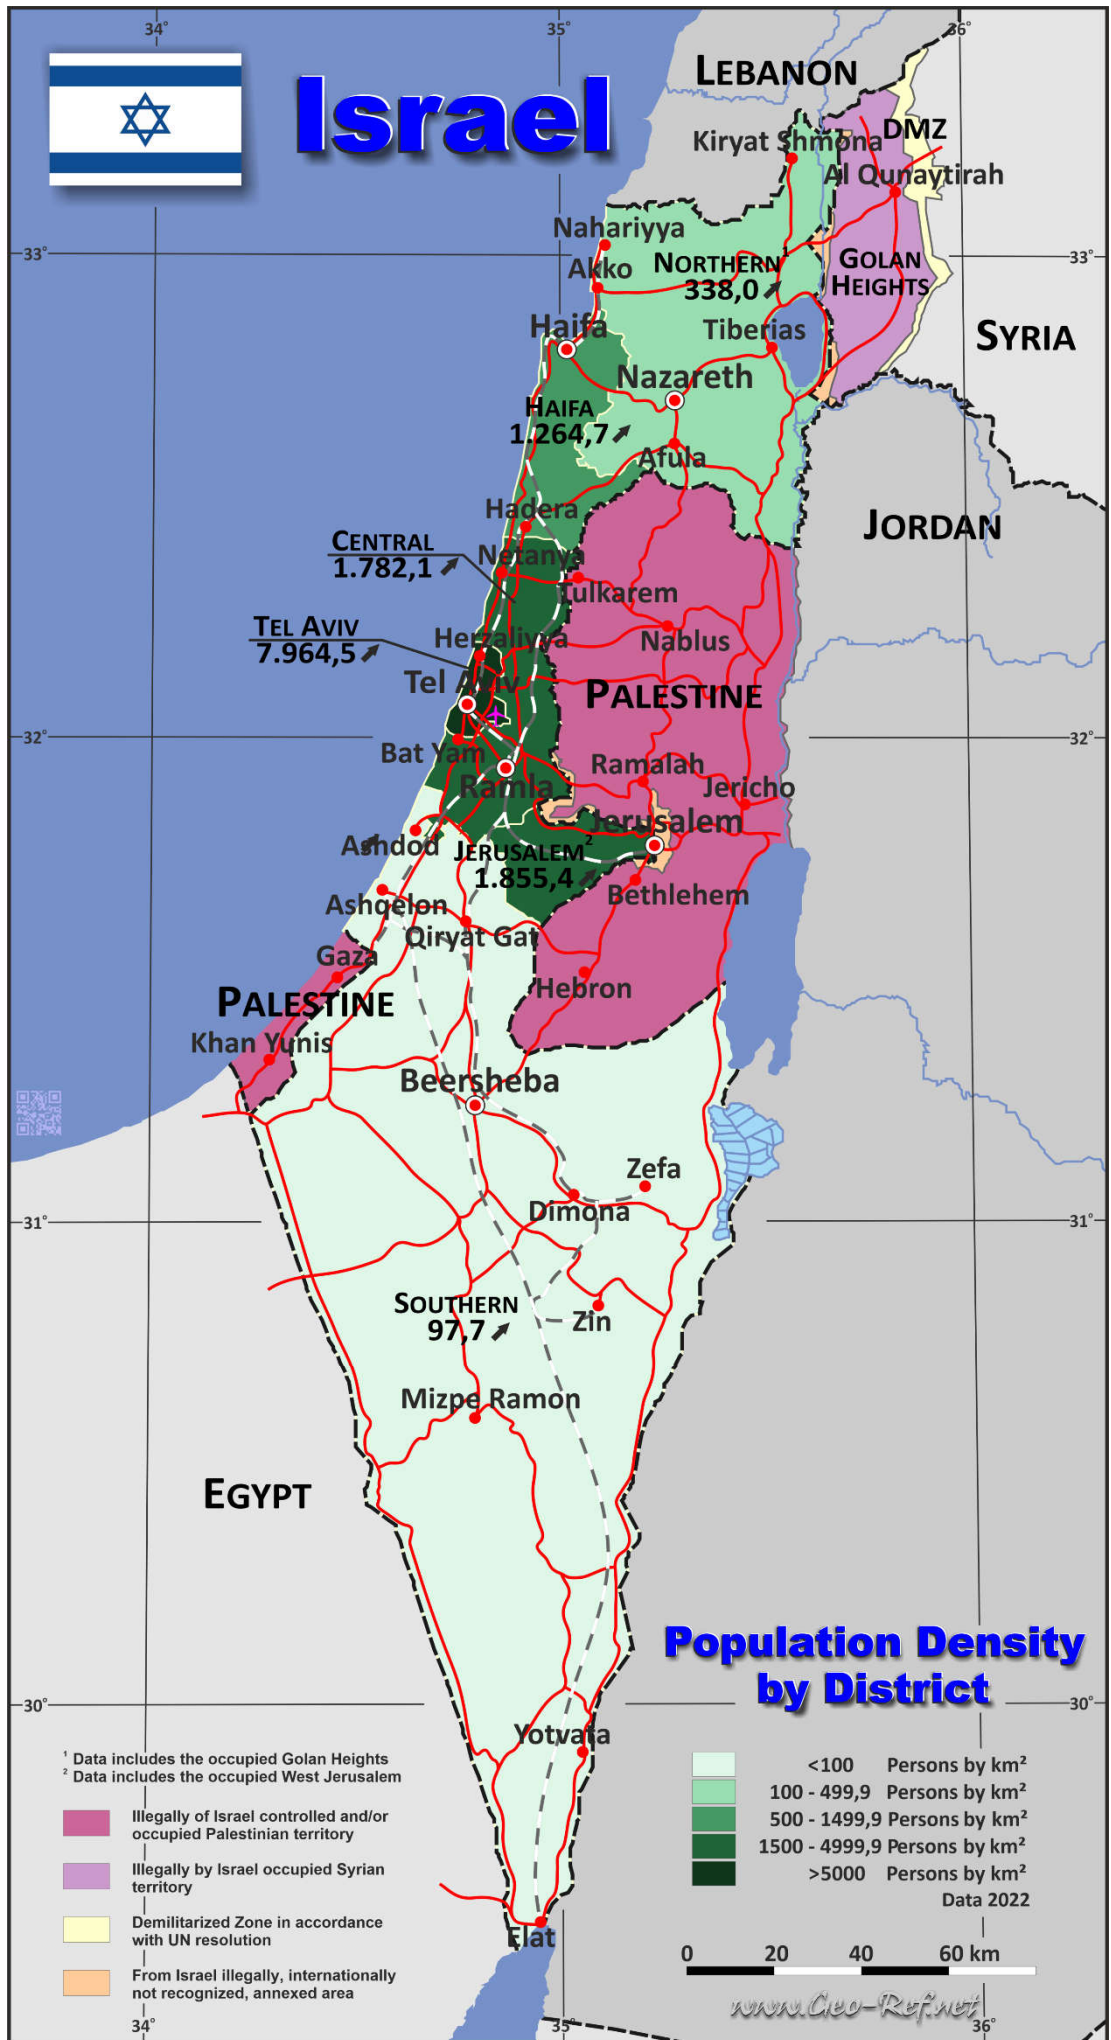

Israel

¹ Data includes the occupied Golan Heights
² Data includes the occupied West Jerusalem

- Illegally of Israel controlled and/or occupied Palestinian territory
- Illegally by Israel occupied Syrian territory
- Demilitarized Zone in accordance with UN resolution
- From Israel illegally, internationally not recognized, annexed area

Administrative division Israel

Division by Gouvernement

Estimation 2023

Gouverne-ment	ISO 3166-2	Hebrew	Capital	Area km ²	Population	Density Persons/km ²
Central District	IL-HAM	HaMerkaz	Ramla	1.293	2.304.300	1.782,1
Haifa	IL-HEF	Hefa	Haifa	864	1.092.700	1.264,7
Jerusalem <i>(incl. Occupied East Jerusalem)</i>	IL-YER	Yerushalayim	Jerusalem	652	1.209.700	1.855,4
Northern District <i>(incl. Occupied Golan Heights)</i>	IL-HAZ	HaZafon	Nazareth	4.478	1.513.600	338,0
Southern District	IL-HAD	HaDarom	Beersheba	14.185	1.386.000	97,7
Tel Aviv	IL-TEL	Tel Aviv	Tel Aviv	186	1.481.400	7.964,5
<i>West Bank illegal settlements (Occupied palestinian area)</i>		<i>Yehuda ve- Shomron</i>	<i>Only Israeli settlements</i>	5.878	465.400	-
Total				27.536	9.453.100	343,3

We have published on the country page usually the population density of the country, the mostly interesting thematic map. But the real power of our offer consists in the display of your own data, drawing so your own maps with your results or relevant data.