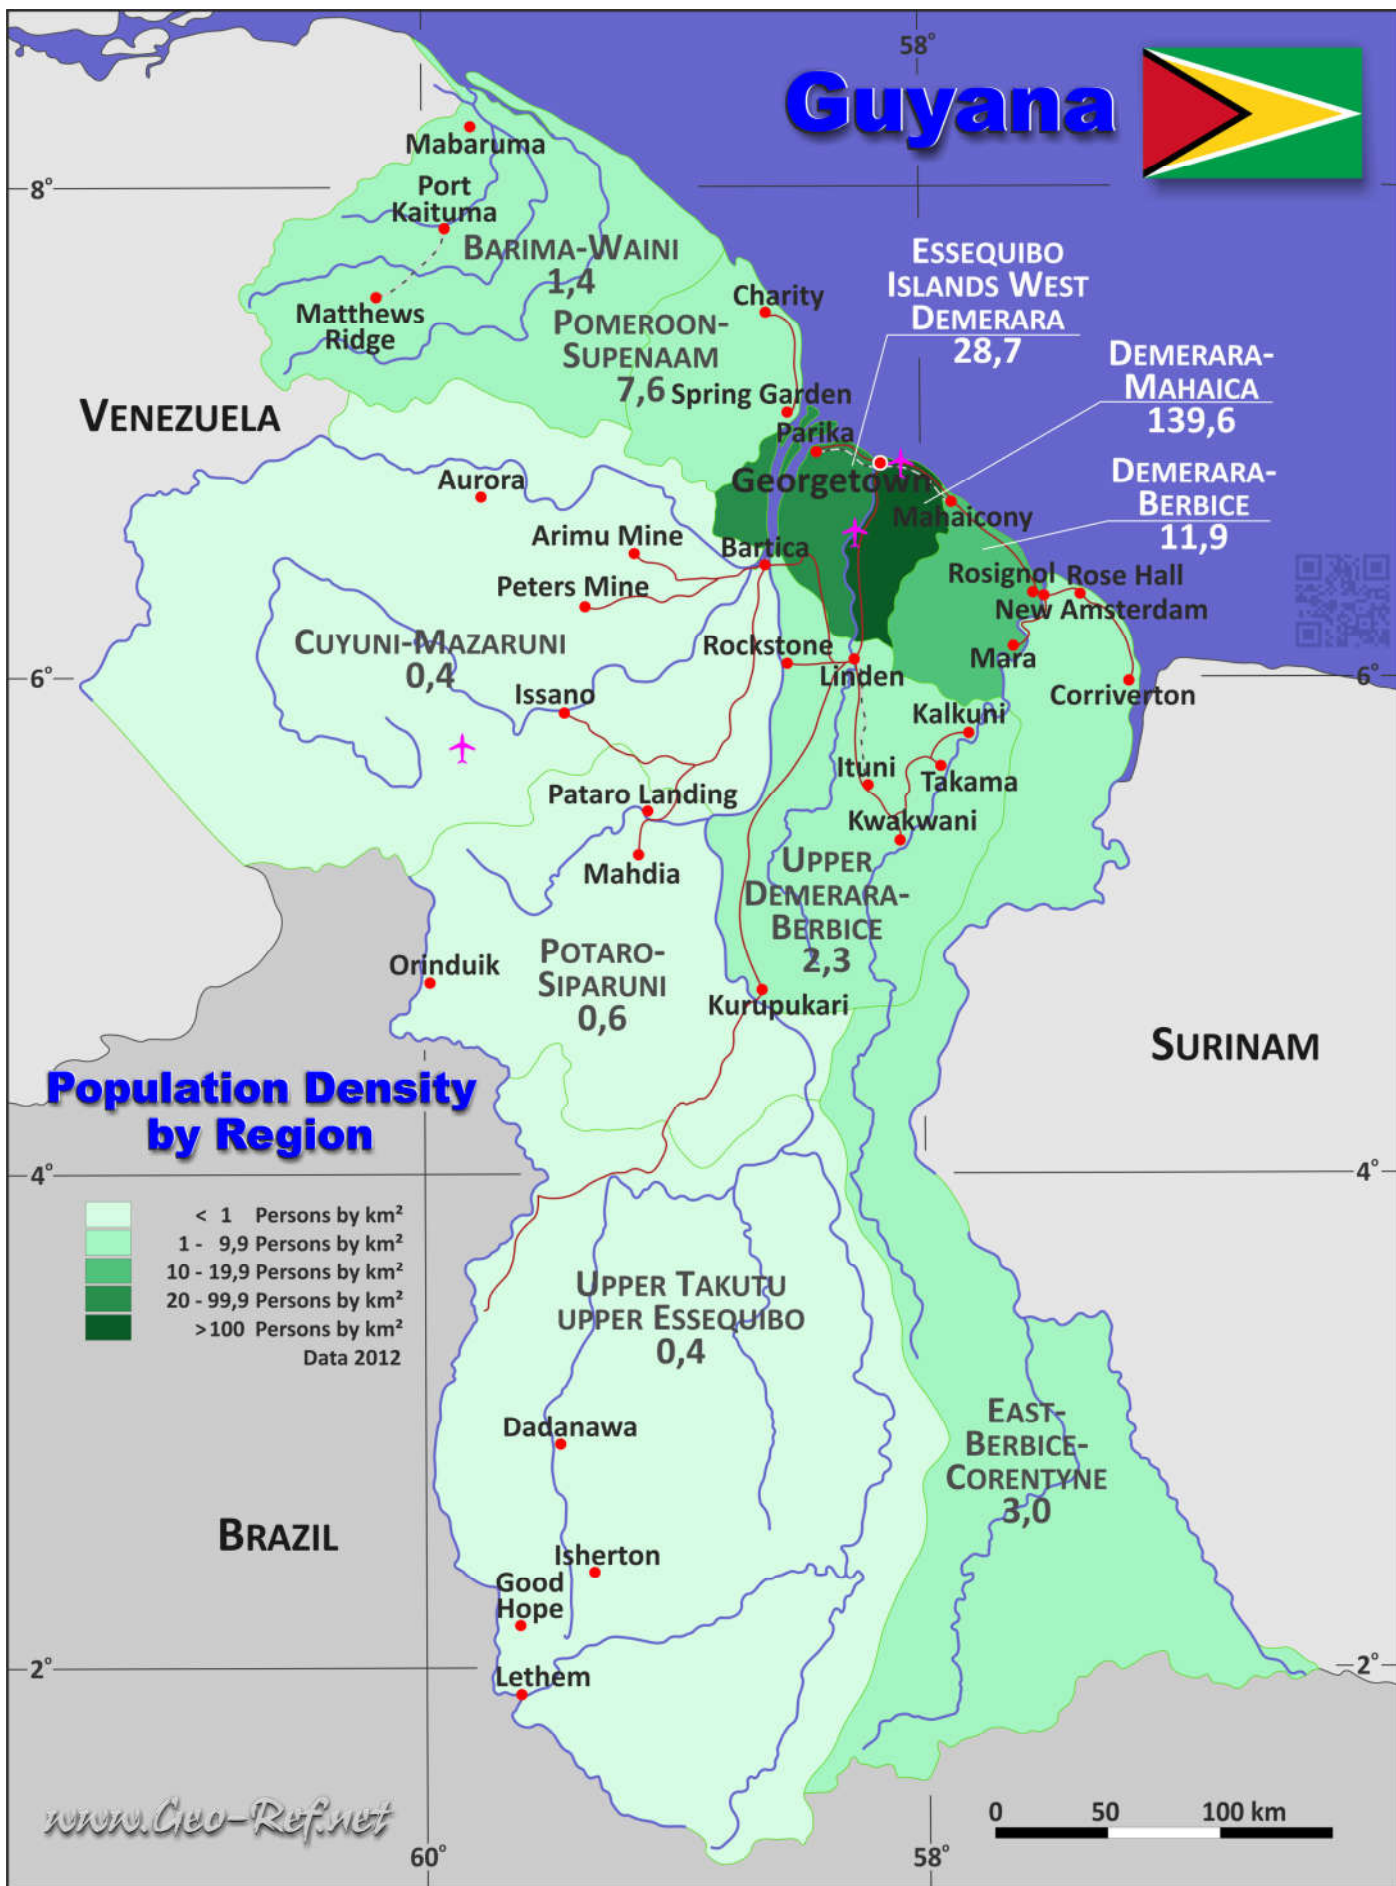

Guyana

Population Density by Region

- < 1 Persons by km²
 - 1 - 9,9 Persons by km²
 - 10 - 19,9 Persons by km²
 - 20 - 99,9 Persons by km²
 - > 100 Persons by km²
- Data 2012

About the maps on www.geo-ref.net

All maps published on this site are **free to use without costs, meanwhile the same are not modified**, especially concerning our own site logotype. This is valid for the PNG and the PDF-files.

We have published on the country page usually the population density of the country, the mostly interesting thematic map. But the real power of our offer consists in the display of your own data, drawing so your own maps with your results or relevant data.

So it works:

Please **visit the corresponding page for our detailed conditions of service and supply**. The price of a thematic map is visible on the corresponding country page.

Visit our page Services to find out about our additional services.