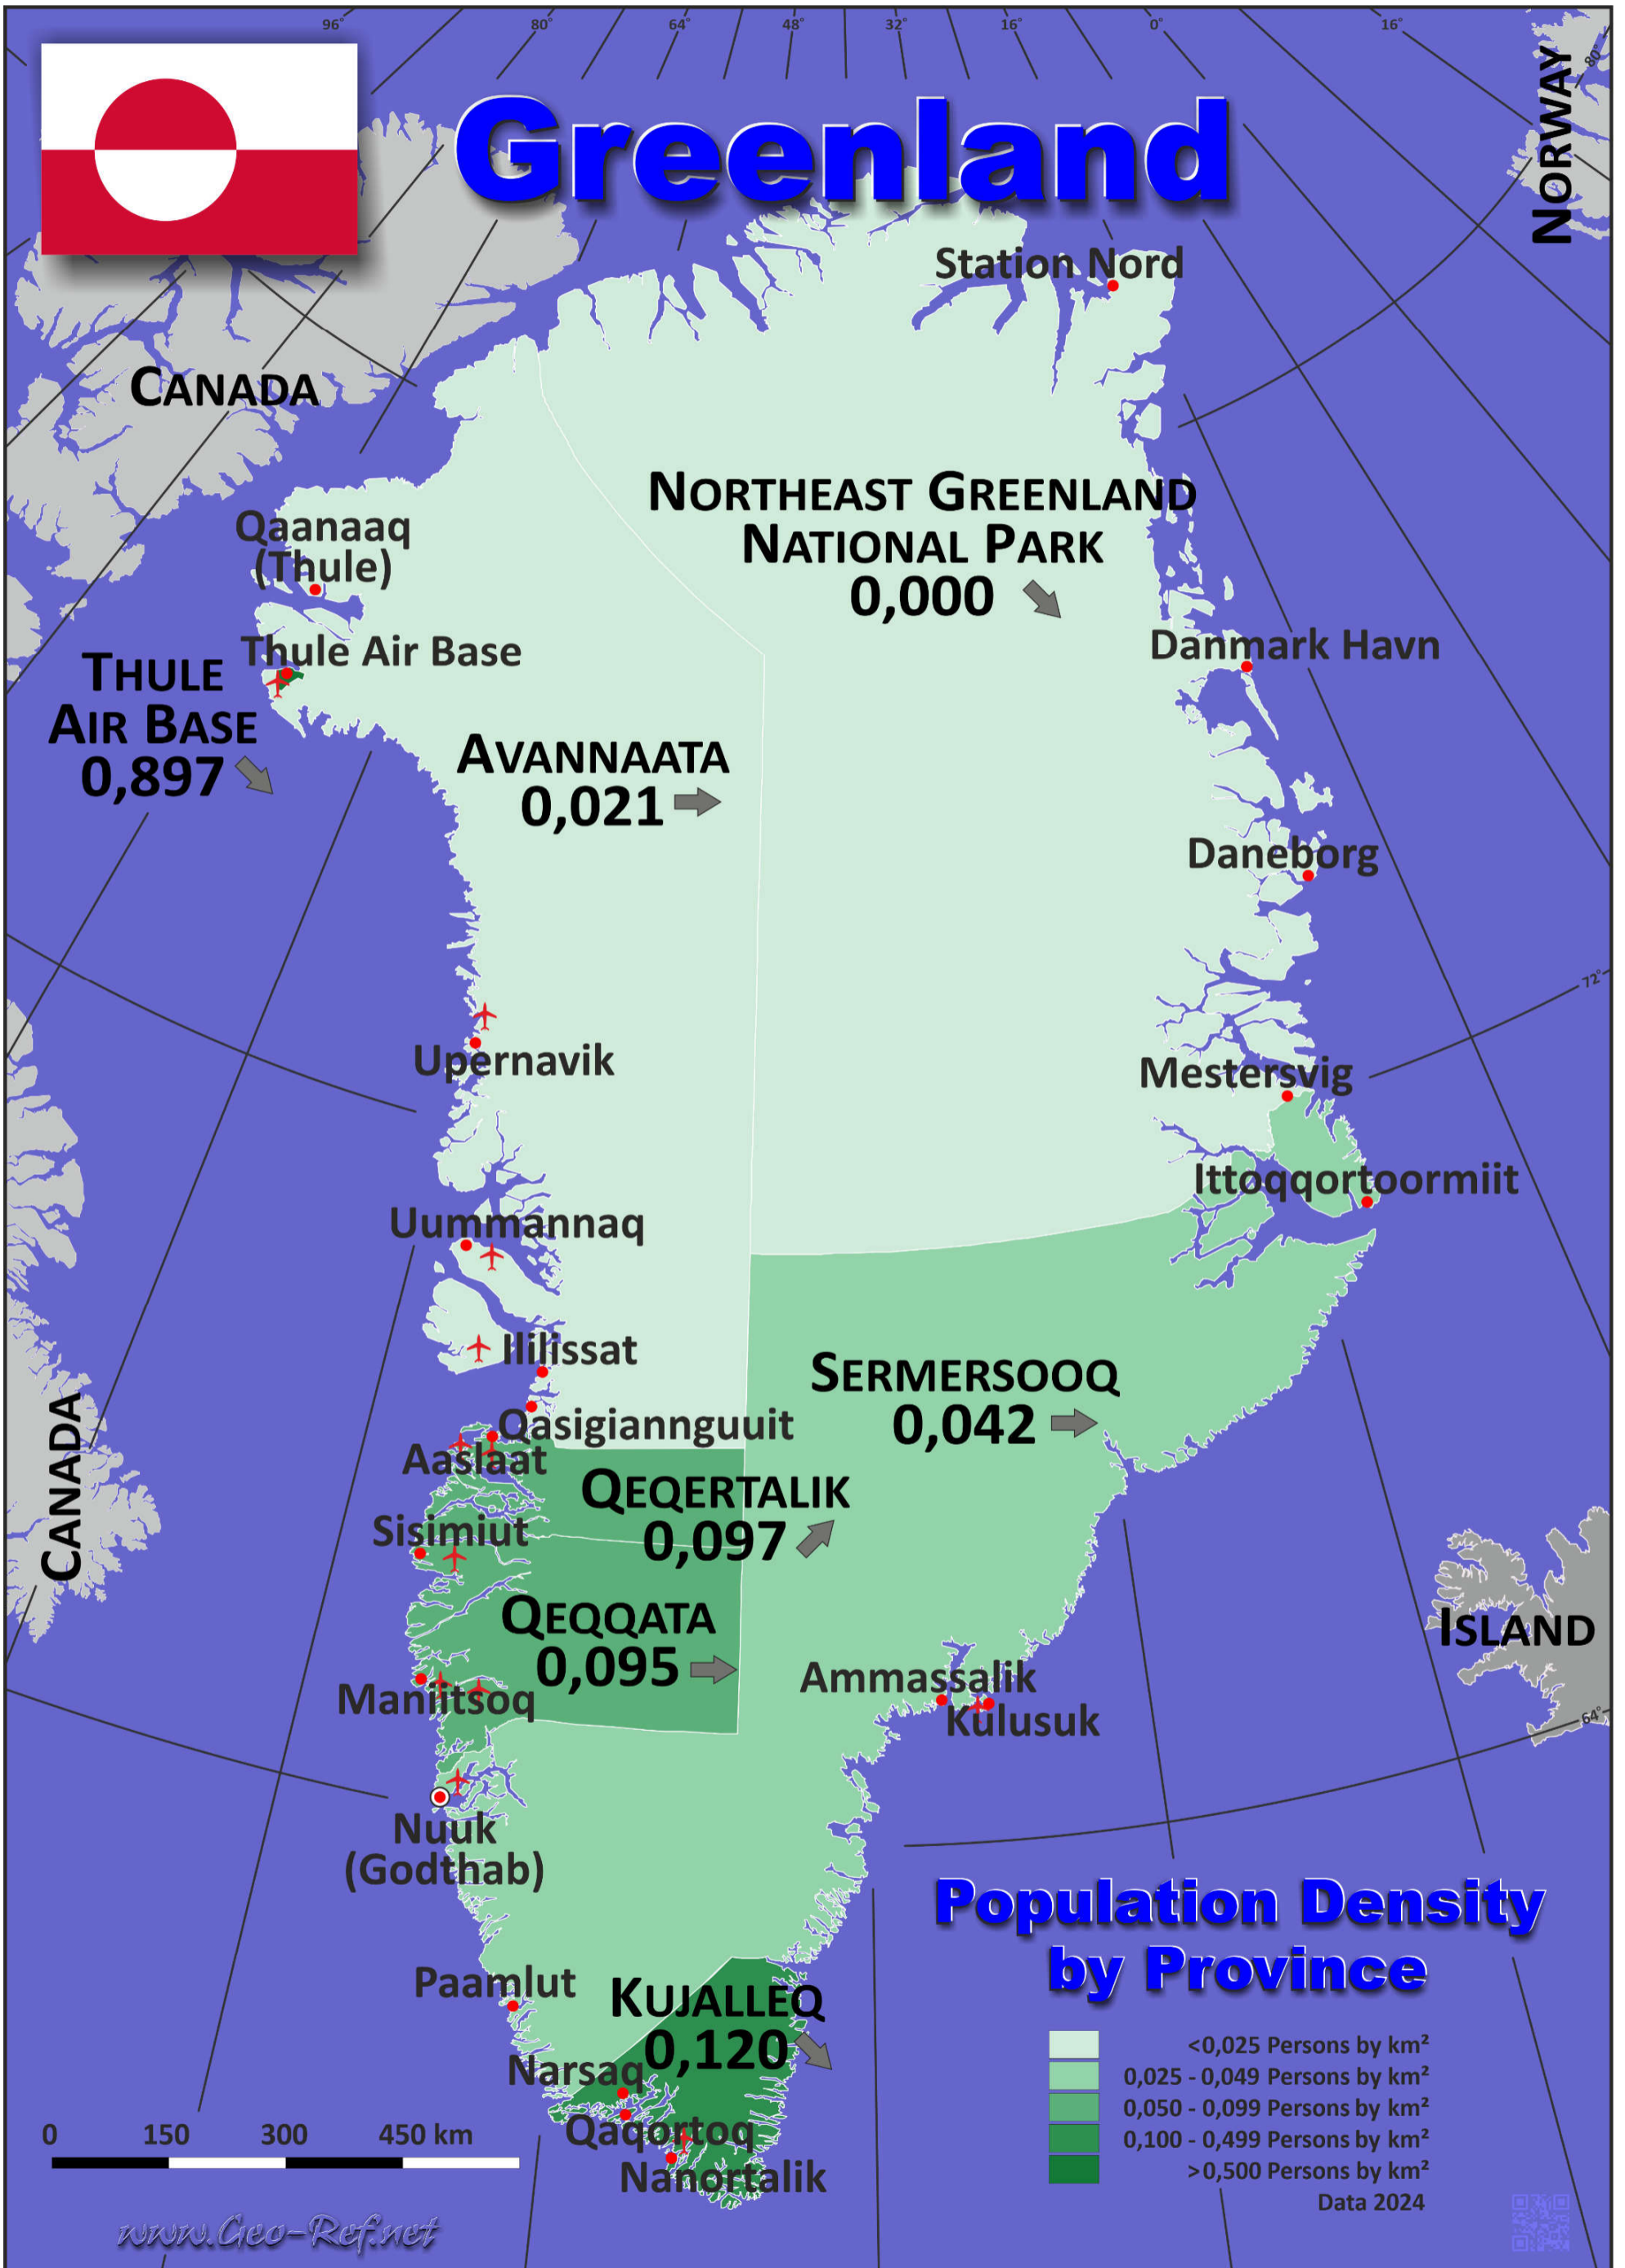

Greenland

Administrative division Greenland

Division by Province

Estimation 2024

Province	ISO 3166-2	Type	Capital	Area km ²	Population	Density Persons/km ²
Avannaata	GL-QA	District	Ilulissat	522.700	10.846	0,021
Kujalleq	GL-KU	District	Qaqortoq	51.000	6.145	0,120
Northeast Greenland National Park	GL-?1	Special area	Daneborg	972.000	64	0,000
Qeqertalik	GL-QT	District	Aasiaat	62.400	6.058	0,097
Qeqqata	GL-QE	District	Sisimiut	97.000	9.204	0,095
Sermersooq	GL-SM	District	Nuuk	575.300	24.382	0,042
Thule Air Base (US)	GL-?2	Special area		658	590	0,897
Total				2.281.058	57.289	0,025

We have published on the country page usually the population density of the country, the mostly interesting thematic map. But the real power of our offer consists in the display of your own data, drawing so your own maps with your results or relevant data.