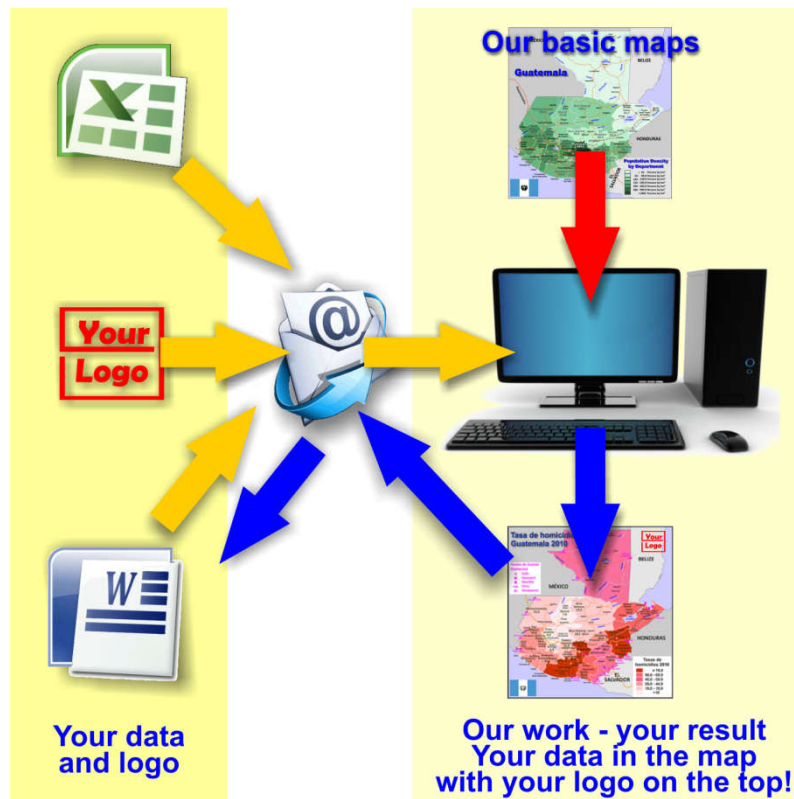

Administrative division Bhutan

Estimation 2022

Division by Province

Province	ISO 3166-2	Capital	Area km ²	Population	Density Pers/km ²
Bumthang	BT-BUM	Jakar	2.667	18.300	6,9
Chukha (Chhukha)	BT-CHU	Chukha	1.880	69.800	37,1
Dagana	BT-DAG	Dagana	1.713	25.700	15,0
Gasa	BT-GAS	Gasa	2.951	4.290	1,5
Haa	BT-HAA	Haa	1.905	13.800	7,2
Lhuntse	BT-LHU	Lhuentse	2.851	13.600	4,8
Mongar (Monggar)	BT-MON	Mongar	1.940	36.400	18,8
Paro	BT-PAR	Tshongdue	1.287	50.900	39,5
Pemagatshel	BT-PEM	Pemagatshel	1.022	23.800	23,3
Punakha	BT-PUN	Punakha	1.110	30.800	27,7
Samdrup Jongkhar	BT-SJO	Samdrup Jongkhar	1.877	34.900	18,6
Samtse (Samchi)	BT-SAM	Samtse	1.256	63.000	50,2
Sarpang (Geylegphug)	BT-SAR	Sarpang	1.655	49.500	29,9
Thimphu	BT-THI	Thimphu	1.792	158.400	88,4
Trashigang	BT-TRG	Trashigang	2.198	42.900	19,5
Trashiyangtse	BT-TRY	Yangtse	1.447	16.700	11,5
Trongsa	BT-TRO	Trongsa	1.814	22.900	12,6
Tsirang (Chirang)	BT-TSI	Damphu	638	23.800	37,3
Wangdue Phodrang	BT-WAN	Wangdue	3.977	46.900	11,8
Zhemgang	BT-ZHE	Zhemgang	2.416	16.900	7,0
Total			38.396	763.290	19,9

About the maps on www.geo-ref.net

All maps published on this site are **free to use without costs, meanwhile the same are not modified**, especially concerning our own site logotype. This is valid for the PNG and the PDF-files.

We have published on the country page usually the population density of the country, the mostly used thematic map. But the real power of our offer consists in the display of your own data, drawing so your own maps with your results or relevant data.

So it works:

Please **visit the corresponding page for our detailed conditions of service and supply**.
The price of a thematic map is visible on the corresponding country page.

Visit our page Services to find out about our additional services.