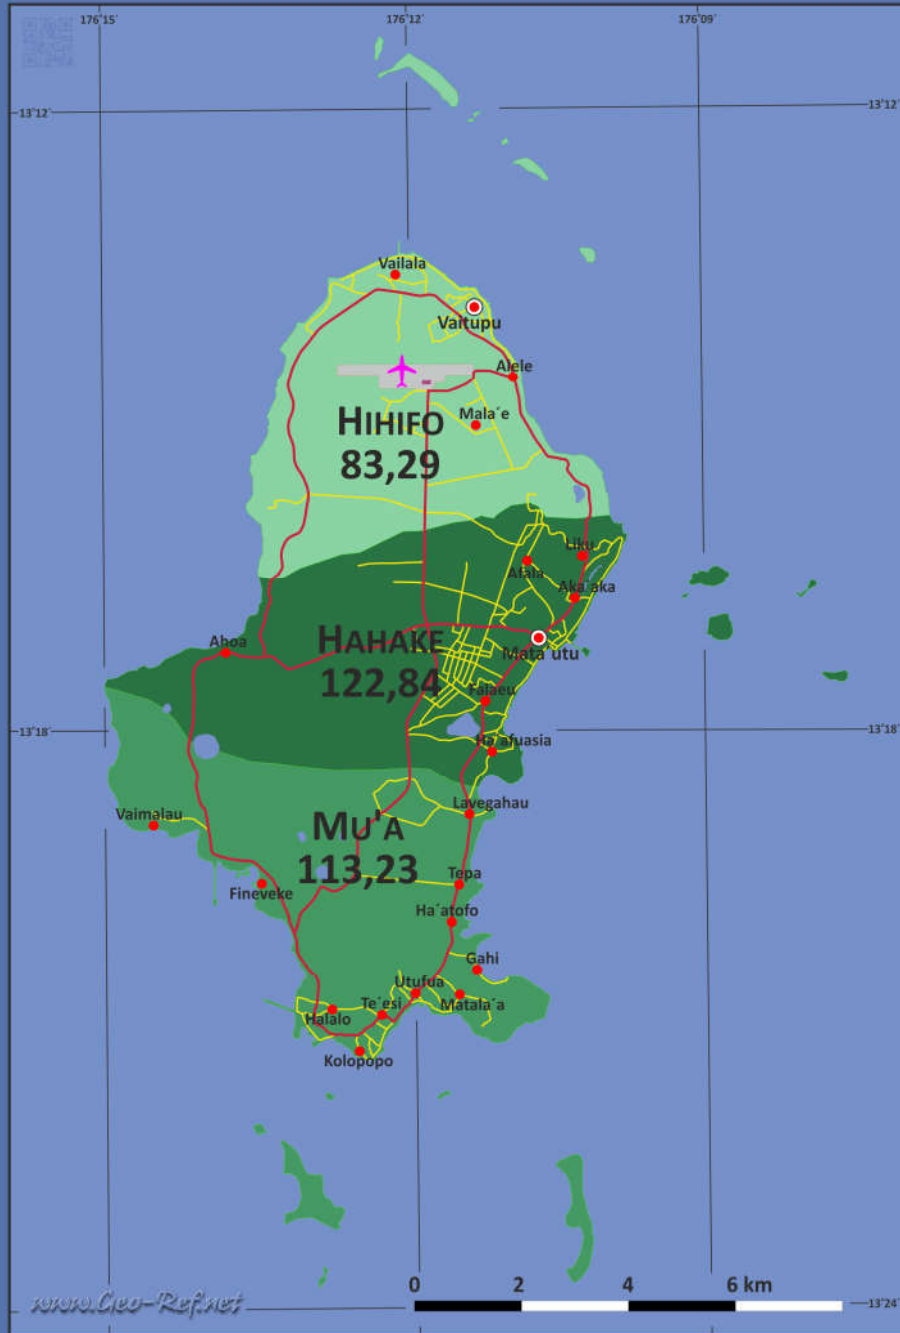

## About the maps on [www.geo-ref.net](http://www.geo-ref.net)

All maps published on this site are **free to use without costs, meanwhile the same are not modified**, especially concerning our own site logotype. This is valid for the PNG and the PDF-files.

We have published on the country page usually the population density of the country, the mostly interesting thematic map. But the real power of our offer consists in the display of your own data, drawing so your own maps with your results or relevant data.

So it works:

Please **visit the corresponding page for our detailed conditions of service and supply**. The price of a thematic map is visible on the corresponding country page.

**Visit our page Services to find out about our additional services.**