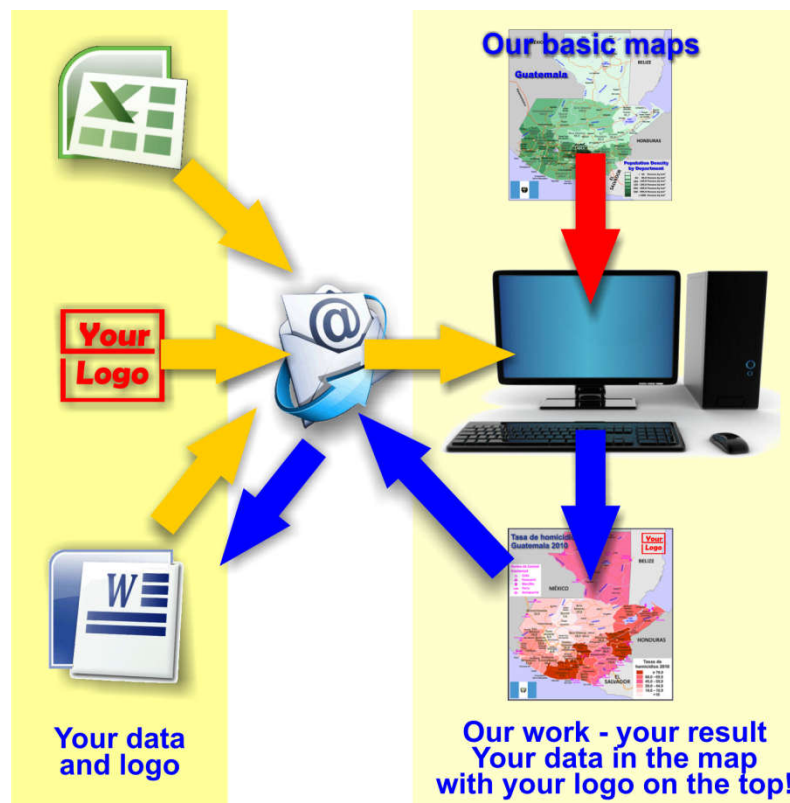

Venezuela

Population Density by Department

< 10	Persons by km ²
10 - 29,9	Persons by km ²
30 - 49,9	Persons by km ²
50 - 99,9	Persons by km ²
100 - 299,9	Persons by km ²
300 - 999,9	Persons by km ²
> 1000	Persons by km ²

Data Estimation 2019

About the maps on www.geo-ref.net

All maps published on this site are **free to use without costs, meanwhile the same are not modified**, especially concerning our own site logotype. This is valid for the PNG and the PDF-files.

We have published on the country page usually the population density of the country, the mostly interesting thematic map. But the real power of our offer consists in the display of your own data, drawing so your own maps with your results or relevant data.

So it works:

Please **visit the corresponding page for our detailed conditions of service and supply**. The price of a thematic map is visible on the corresponding country page.

Visit our page Services to find out about our additional services.