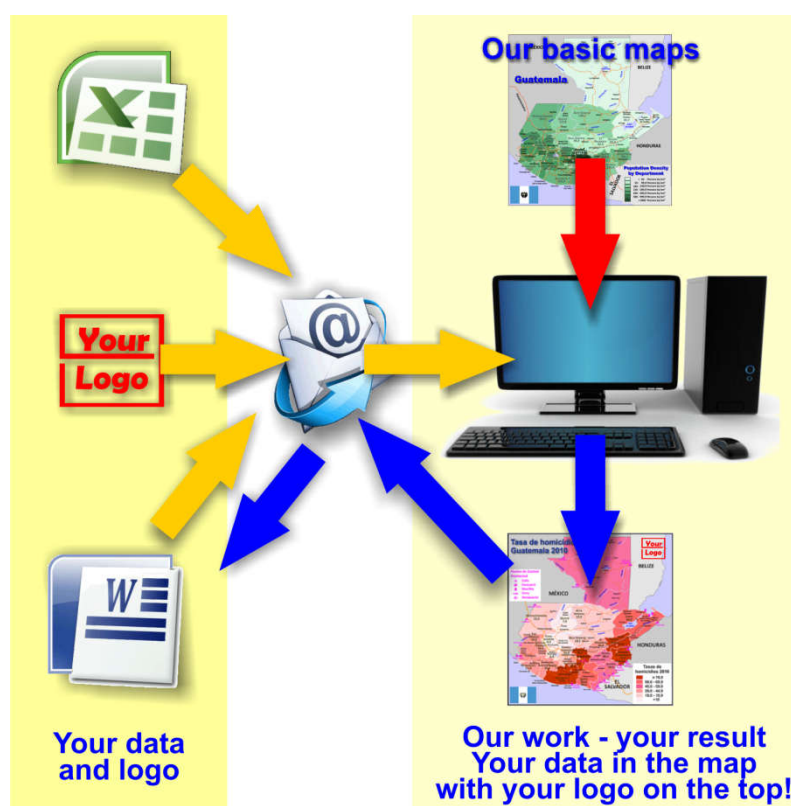

About the maps on www.geo-ref.net

Each map published on our web site is free to use without costs, meanwhile the same is not modified, especially concerning our own site logotype. This is valid for all published PNG and the PDF-files.

We have published on the country page usually the population density of the country, the mostly interesting thematic map. But the real power of our offer consists in the display of your own data, drawing so your own maps with your results or relevant data.

The so generated thematic maps you can order as illustrations for reports and publications, in huger format for maps – mostly till A0 format. Also for the inclusion in PowerPoint presentations we can offer the maps, as bitmap or in vector format

So it works:

Please visit the corresponding page for our detailed conditions of service and supply.

The price of a thematic map is visible on the corresponding country page.

Visit our page Services to find out about our additional services.