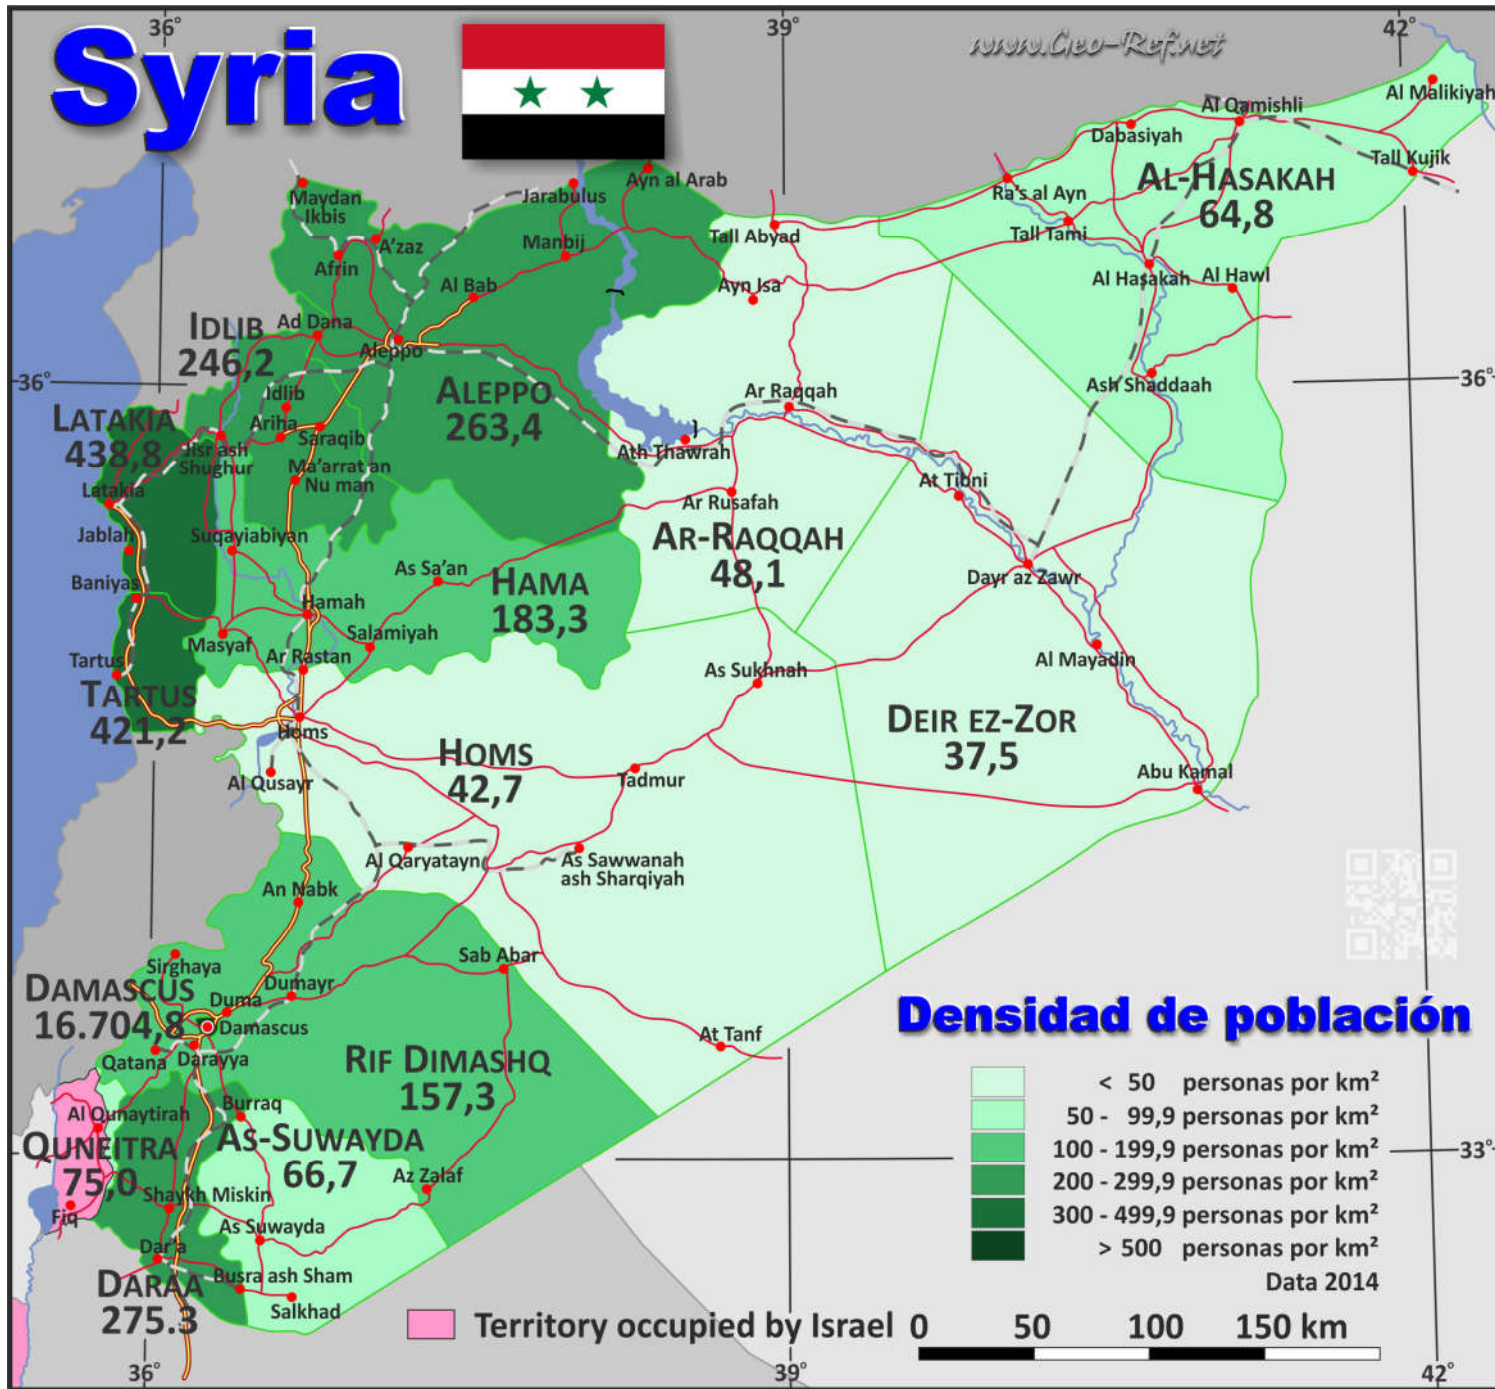

Syria

www.CEO-Refinit

IDLIB
246,2

LATAKIA
438,8

TARTUS
421,2

DAMASCUS
16.704,8

QUNEITRA
75,0

DARAA
275,3

ALEPPO
263,4

HAMA
183,3

HOMS
42,7

RIF DIMASHQ
157,3

AS-SUWAYDA
66,7

AR-RAQQAH
48,1

DEIR EZ-ZOR
37,5

AL-HASAKAH
64,8

We have published on the country page usually the population density of the country, the mostly interesting thematic map. But the real power of our offer consists in the display of your own data, drawing so your own maps with your results or relevant data.