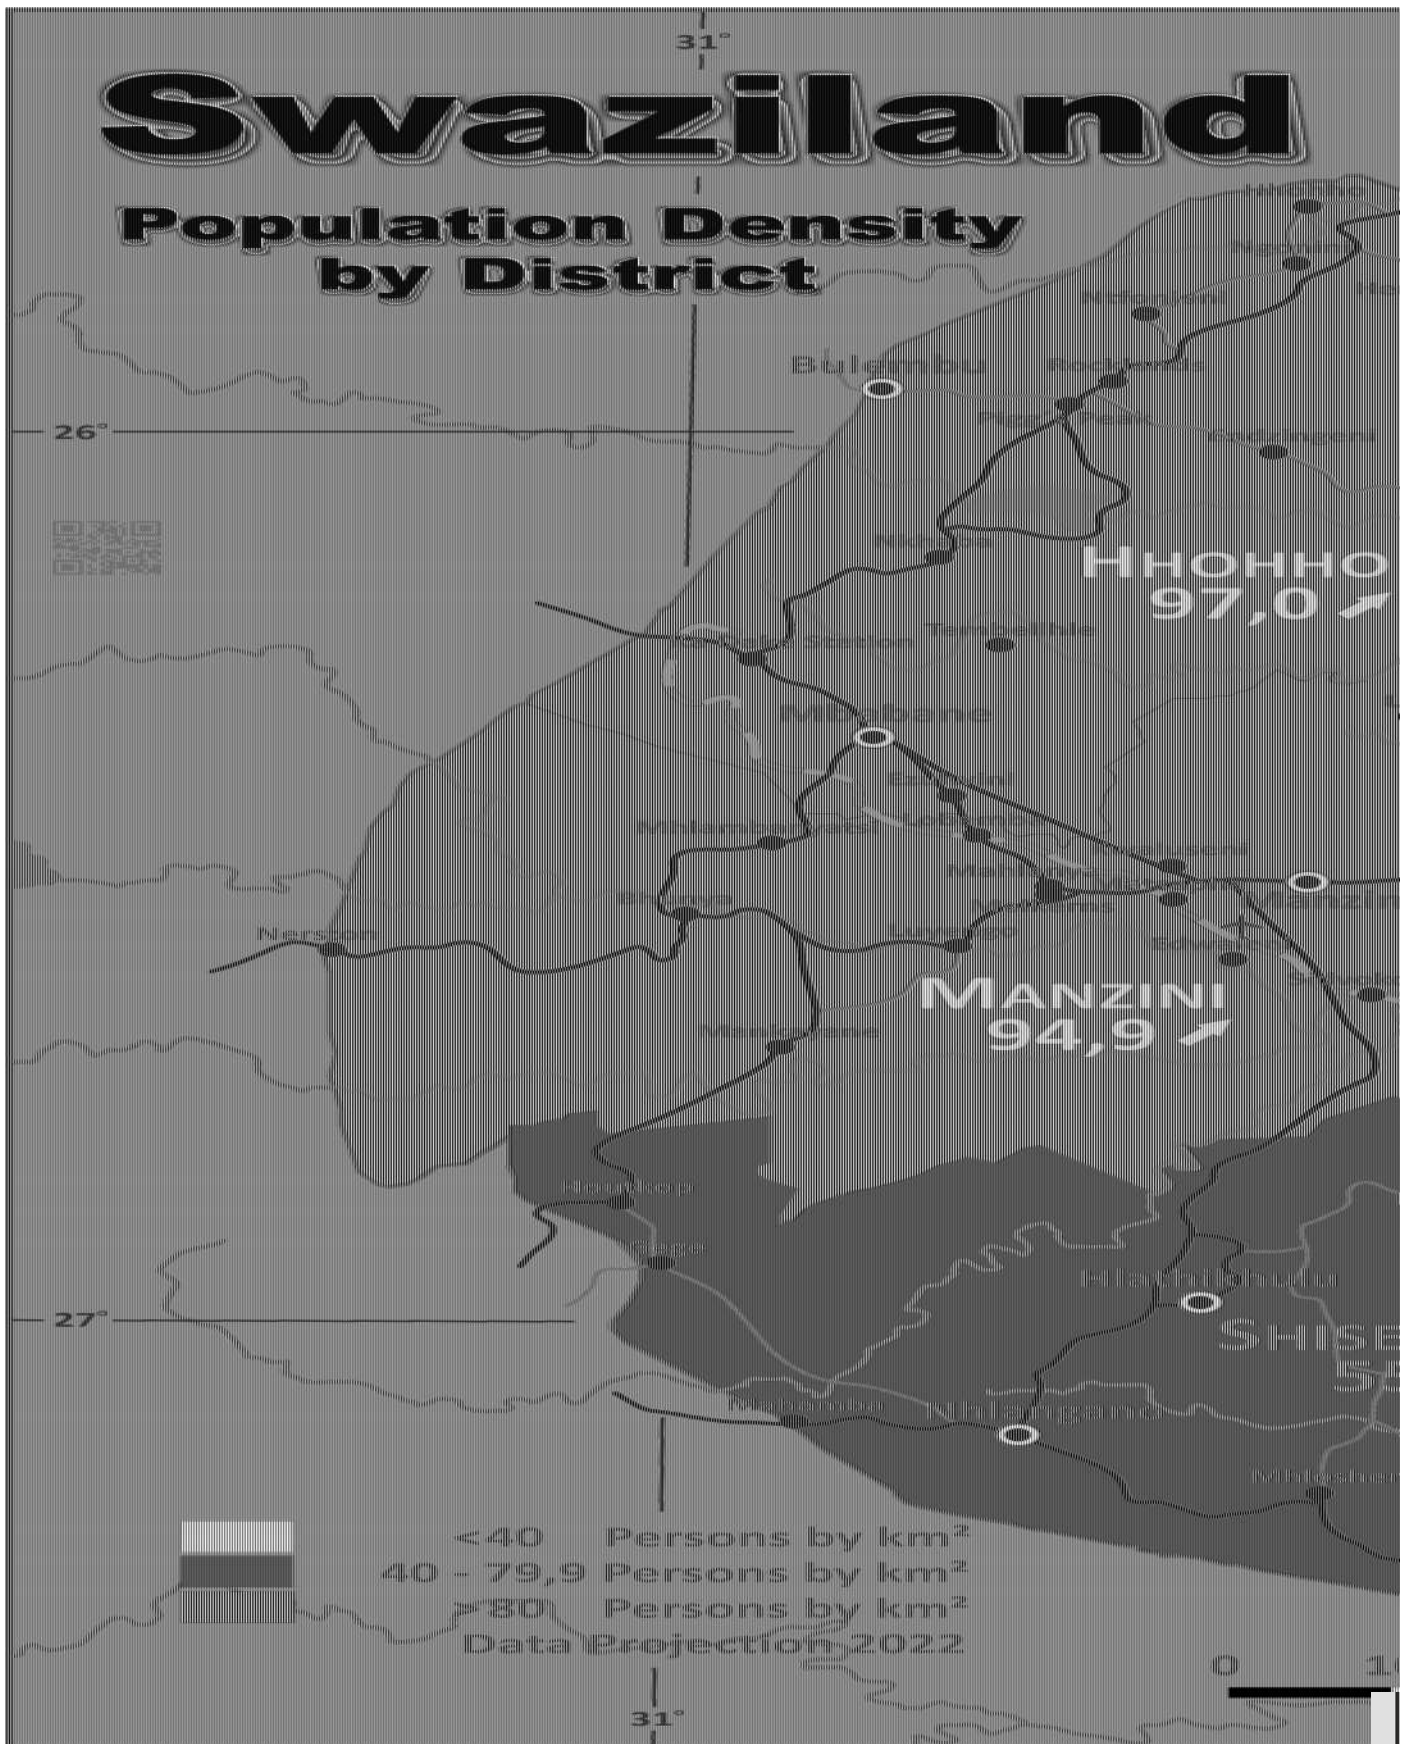

Swaziland

Population Density by District

About the maps on www.geo-ref.net

All maps published on this site are **free to use without costs, meanwhile the same are not modified**, especially concerning our own site logotype. This is valid for the PNG and the PDF-files.

We have published on the country page usually the population density of the country, the mostly interesting thematic map. But the real power of our offer consists in the display of your own data, drawing so your own maps with your results or relevant data.