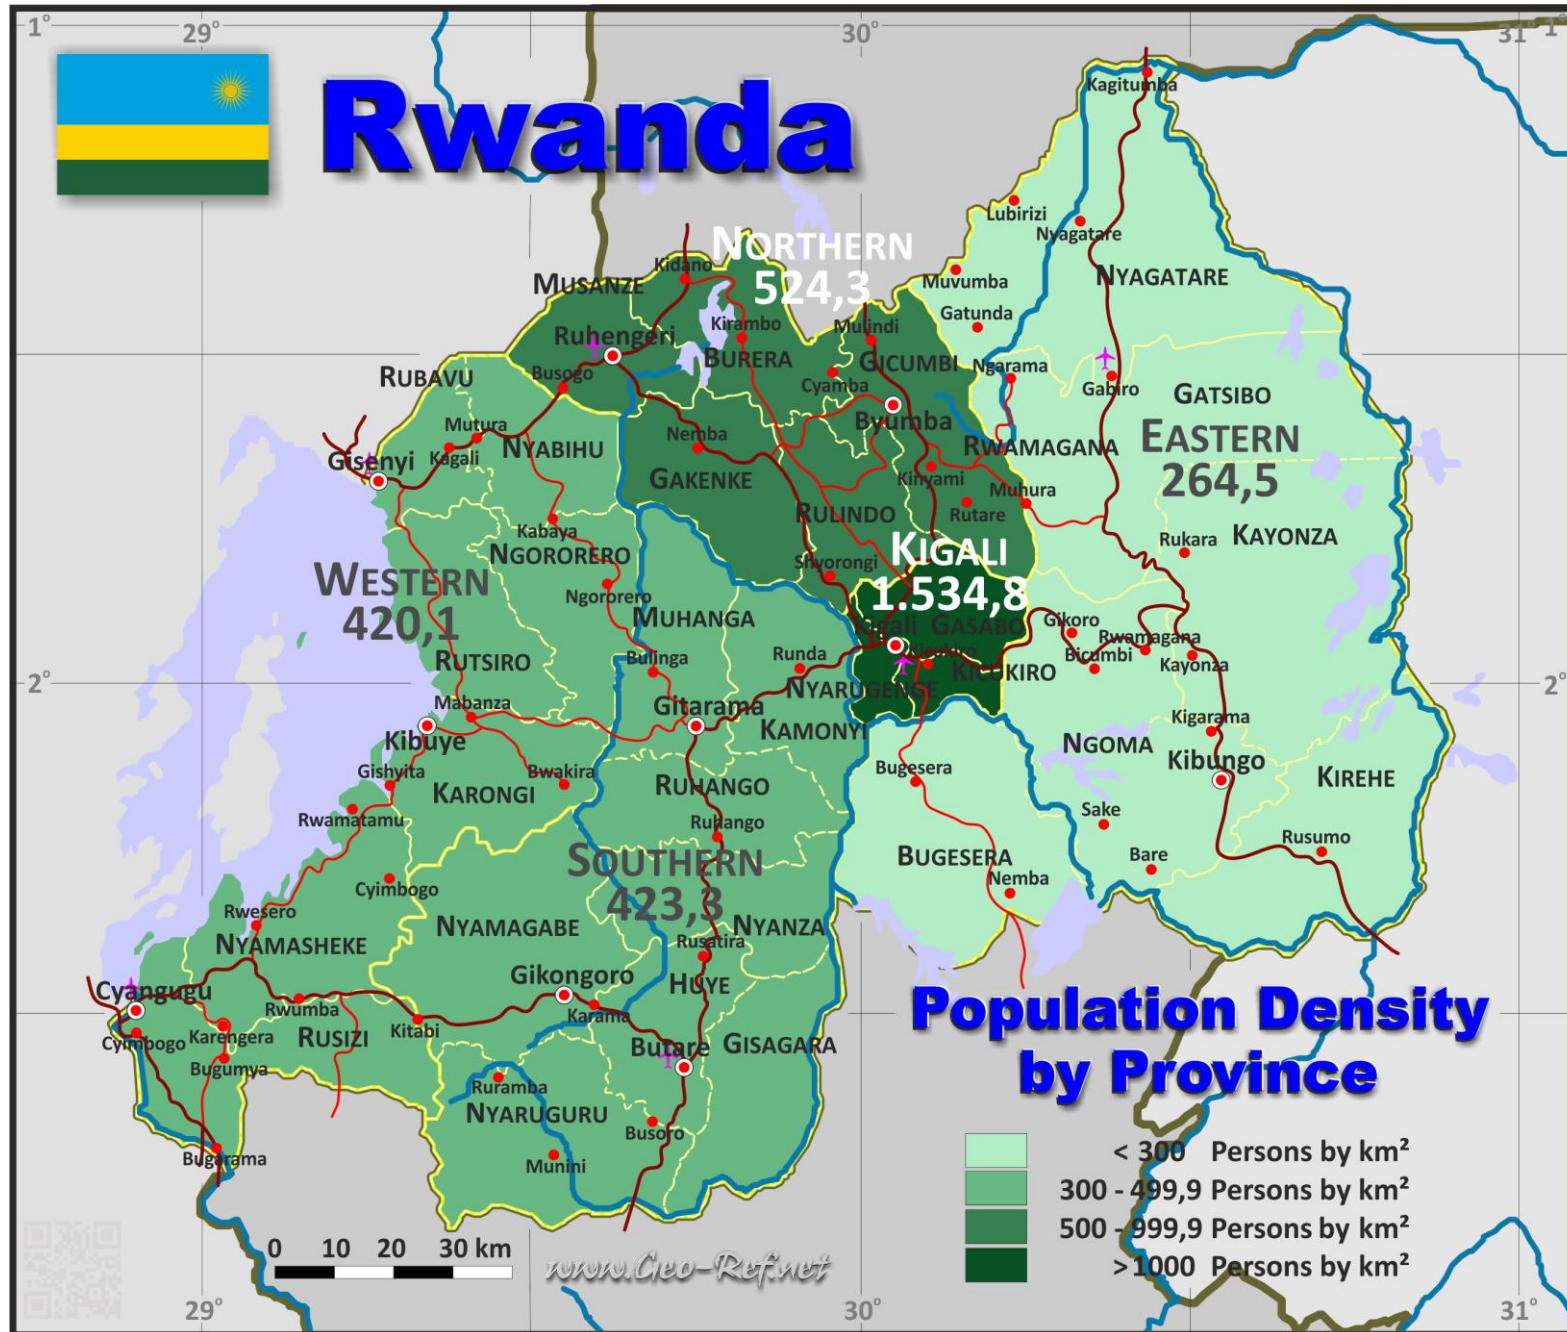

Rwanda

About the maps on www.geo-ref.net

All maps published on this site are **free to use without costs, meanwhile the same are not modified**, especially concerning our own site logotype. This is valid for the PNG and the PDF-files.

We have published on the country page usually the population density of the country, the mostly interesting thematic map. But the real power of our offer consists in the display of your own data, drawing so your own maps with your results or relevant data.