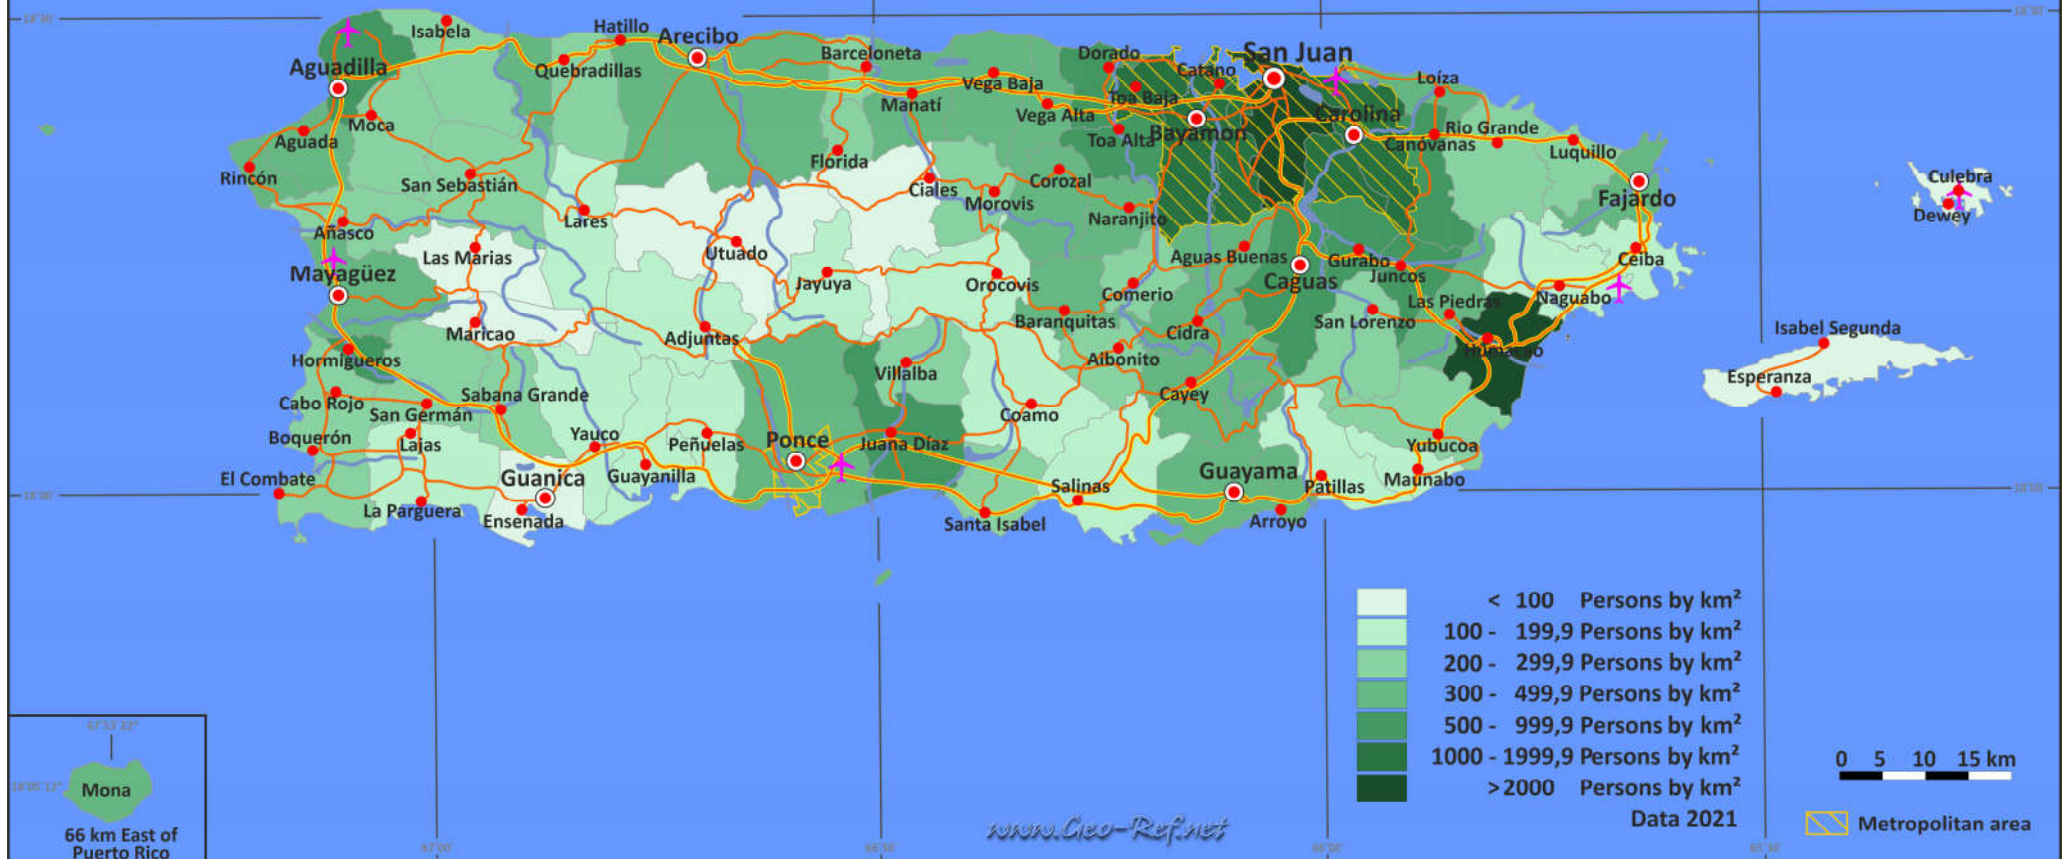

# Puerto Rico

## Population Density by Municipality

# Administrative division Puerto Rico

Estimation 2021

We have published on the country page usually the population density of the country, the mostly interesting thematic map. But the real power of our offer consists in the display of your own data, drawing so your own maps with your results or relevant data.