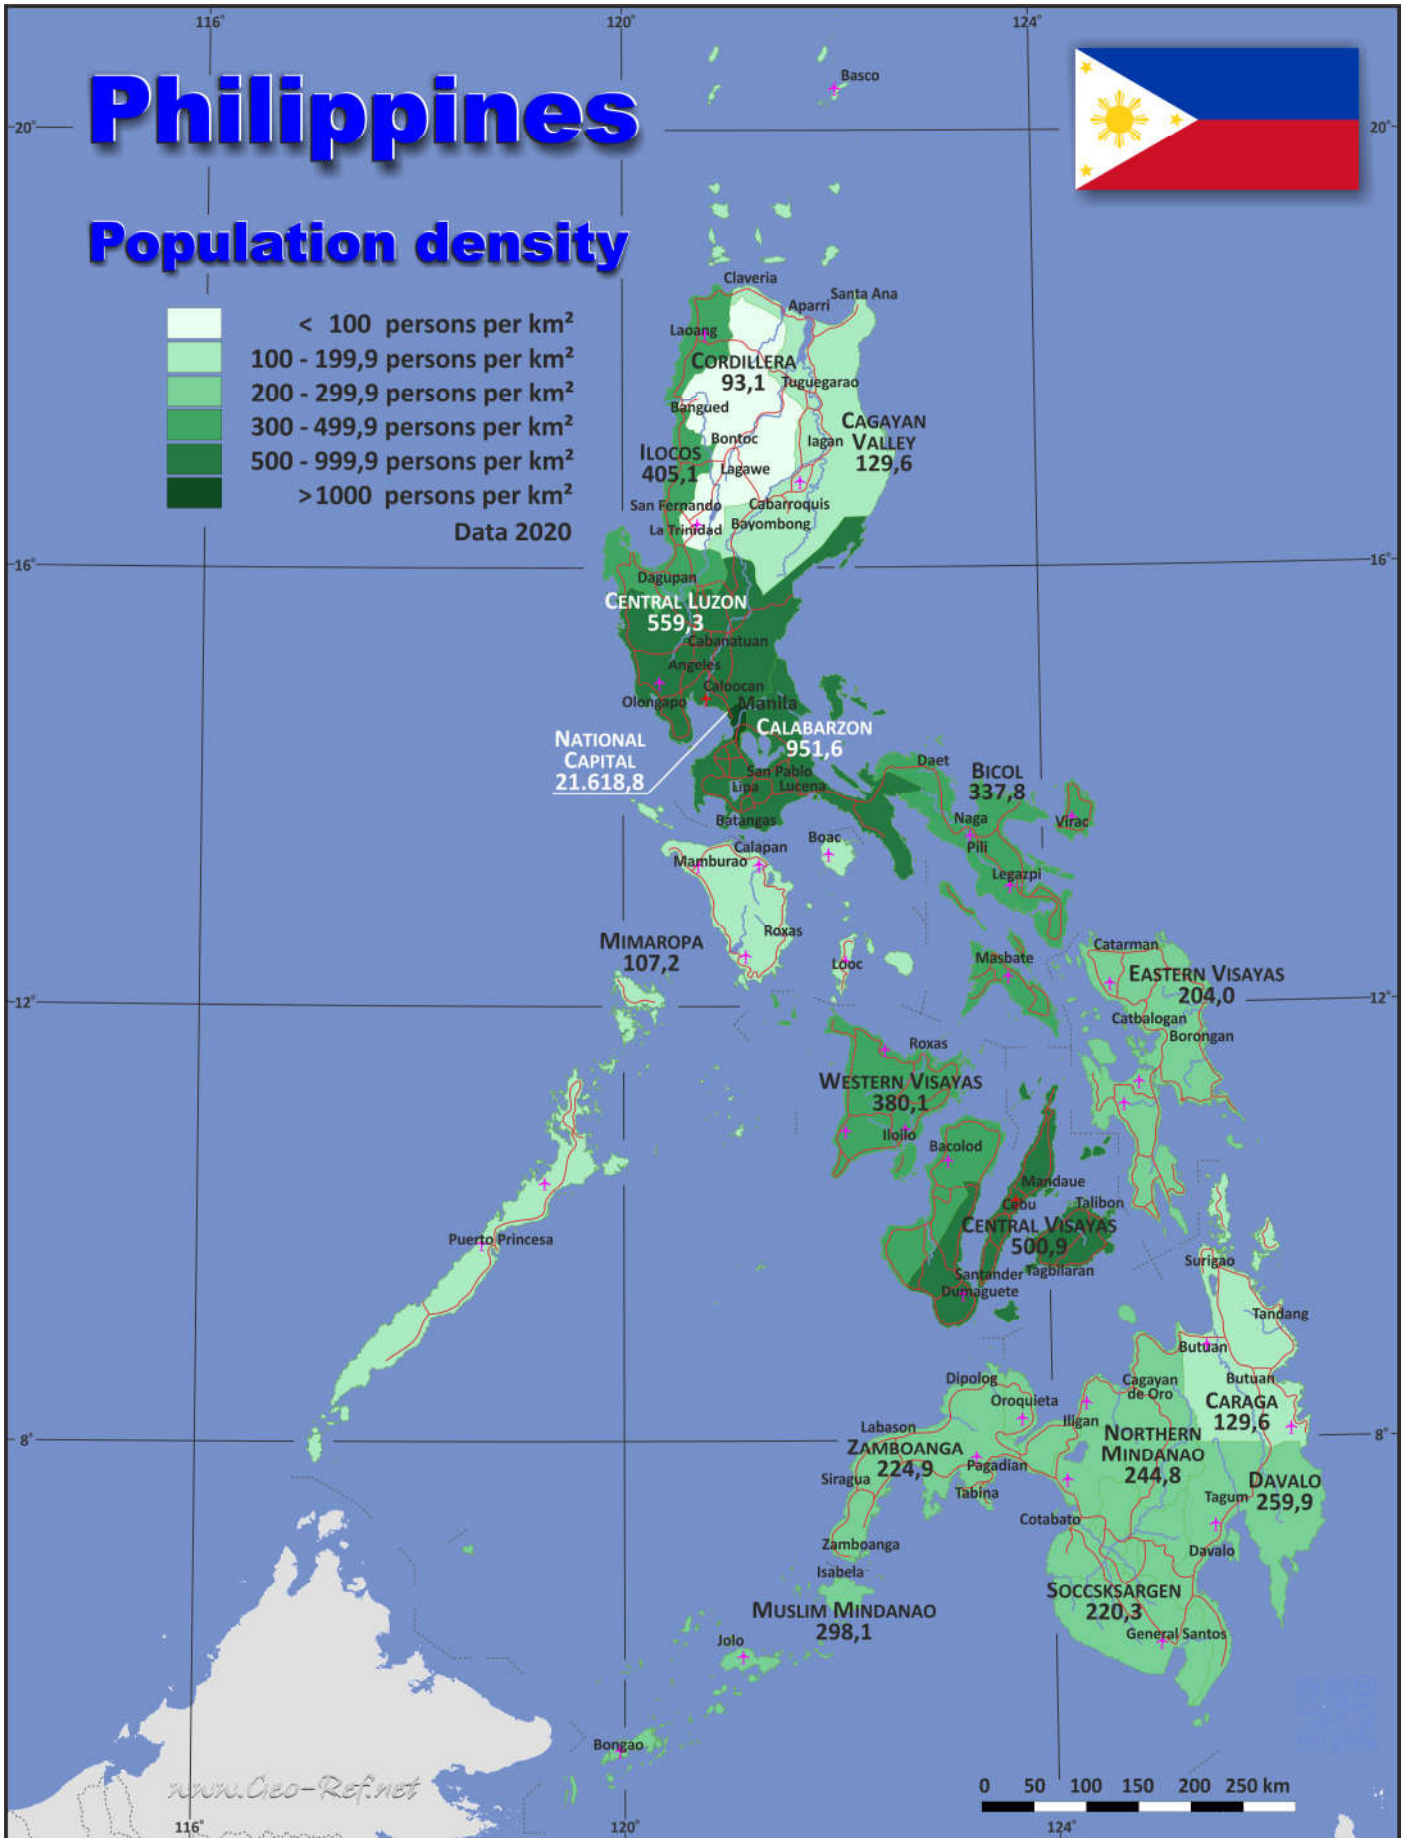

Philippines

Population density

Data 2020

www.Ceo-Ref.net

0 50 100 150 200 250 km

About the maps on www.geo-ref.net

All maps published on this site are **free to use without costs, meanwhile the same are not modified**, especially concerning our own site logotype. This is valid for the PNG and the PDF-files.

We have published on the country page usually the population density of the country, the mostly interesting thematic map. But the real power of our offer consists in the display of your own data, drawing so your own maps with your results or relevant data.