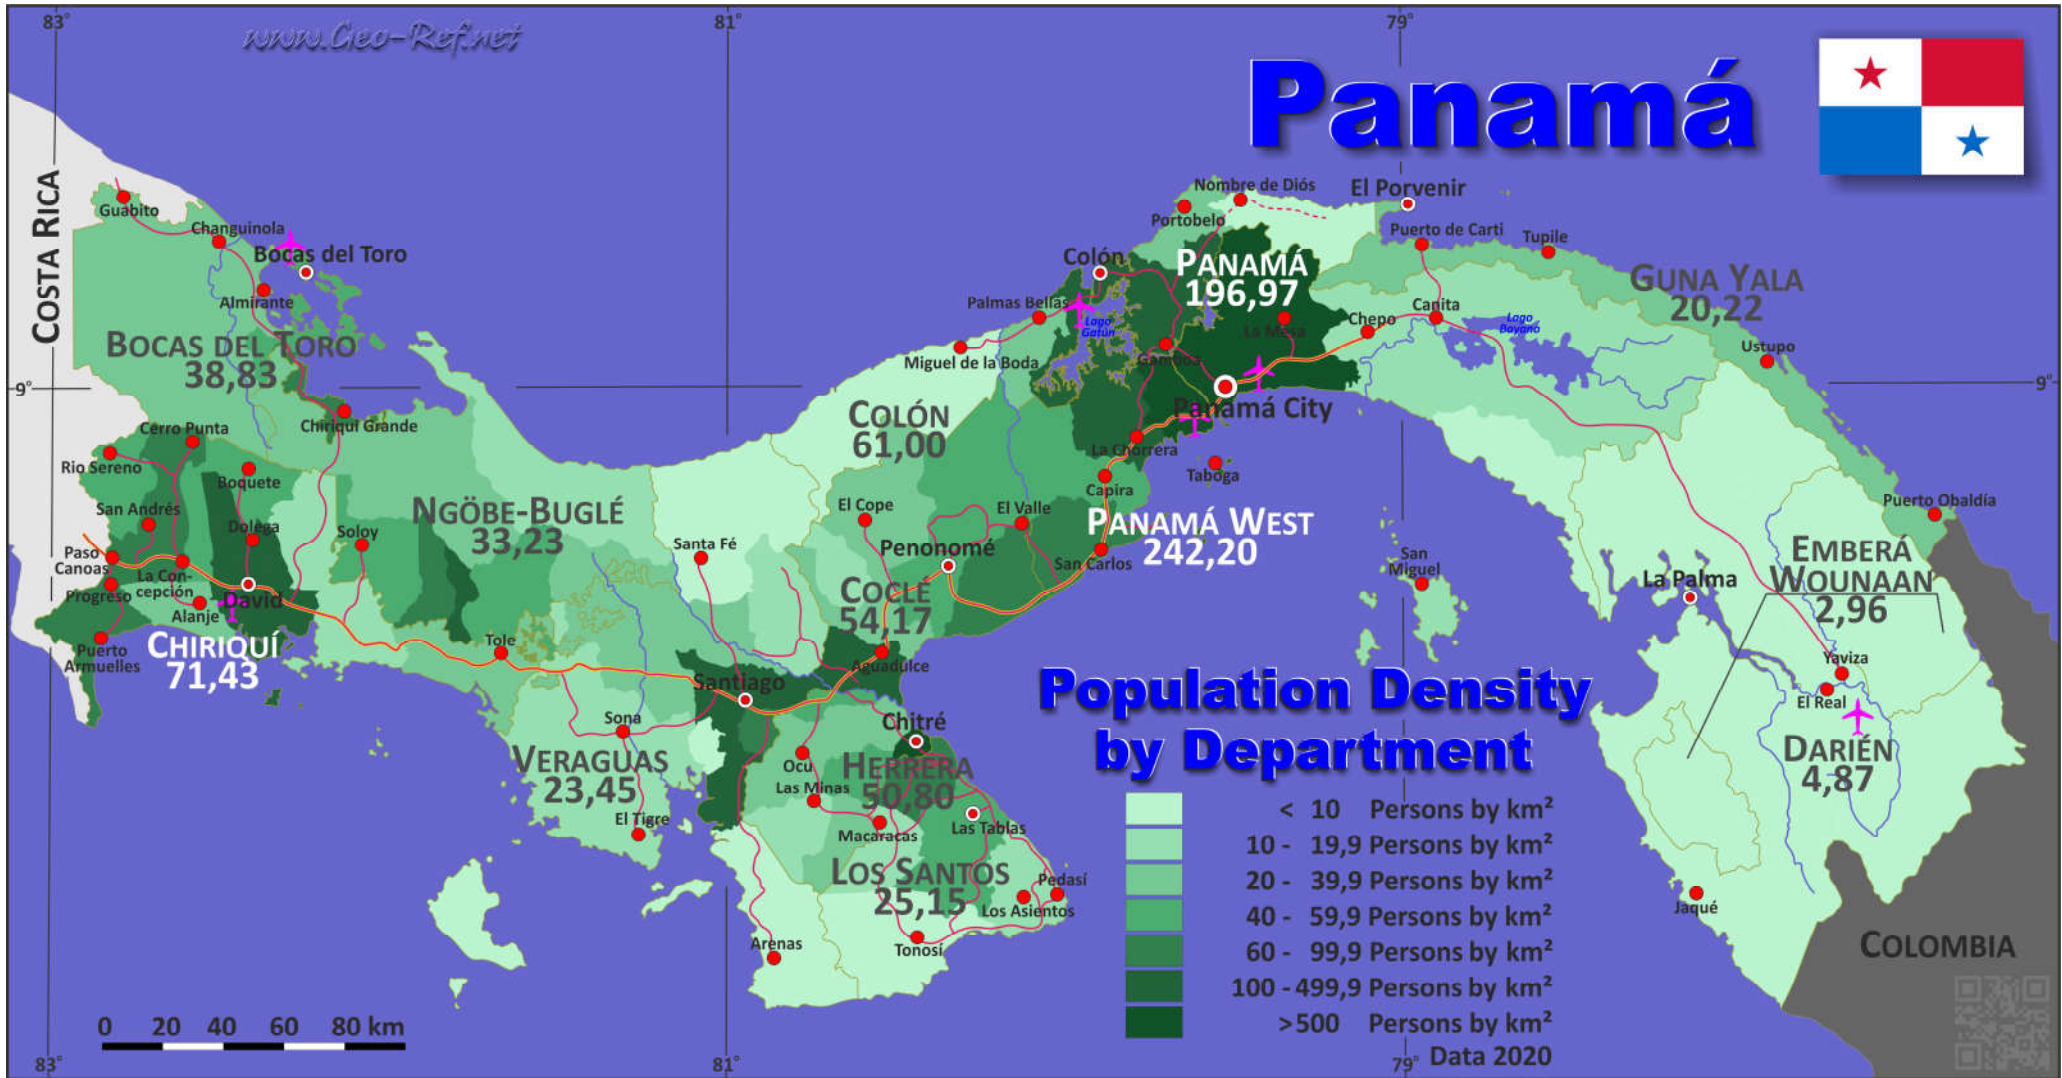

Panamá

About the maps on www.geo-ref.net

All maps published on this site are **free to use without costs, meanwhile the same are not modified**, especially concerning our own site logotype. This is valid for the PNG and the PDF-files.

We have published on the country page usually the population density of the country, the mostly interesting thematic map. But the real power of our offer consists in the display of your own data, drawing so your own maps with your results or relevant data.

So it works:

Please **visit the corresponding page for our detailed conditions of service and supply**. The price of a thematic map is visible on the corresponding country page.

Visit our page Services to find out about our additional services.