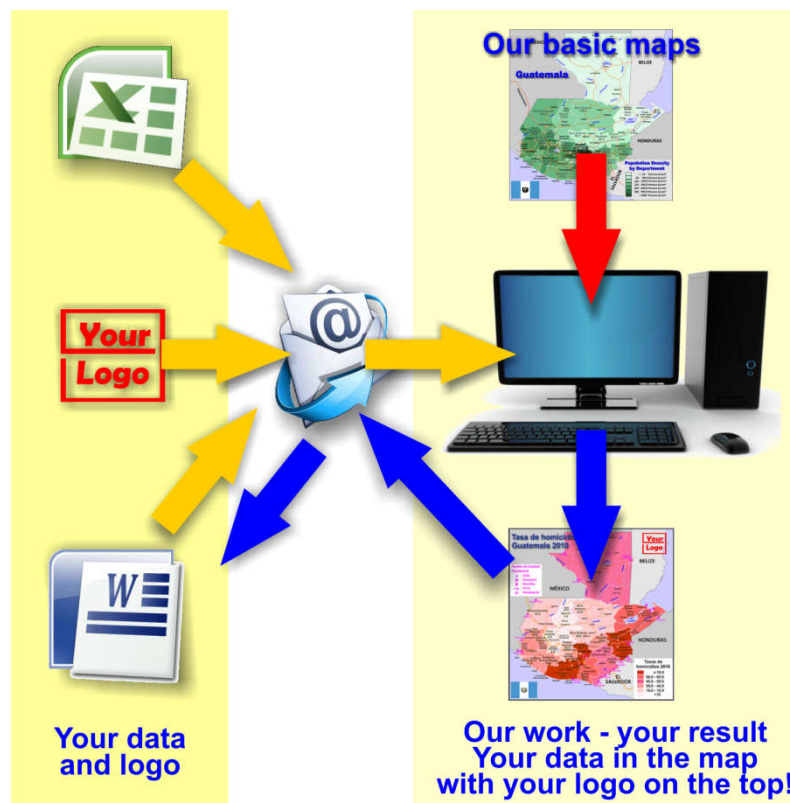

New Zealand

Population Density by Region

Data 2021

WESTLAND District name
 TASMAN Region name

650 km South East of the Main Islands
 CHATHAM ISLANDS

www.GEO-REF.NET

About the maps on www.geo-ref.net

All maps published on this site are **free to use without costs, meanwhile the same are not modified**, especially concerning our own site logotype. This is valid for the PNG and the PDF-files.

We have published on the country page usually the population density of the country, the mostly interesting thematic map. But the real power of our offer consists in the display of your own data, drawing so your own maps with your results or relevant data.

So it works:

Please **visit the corresponding page for our detailed conditions of service and supply.**
The price of a thematic map is visible on the corresponding country page.

Visit our page Services to find out about our additional services.