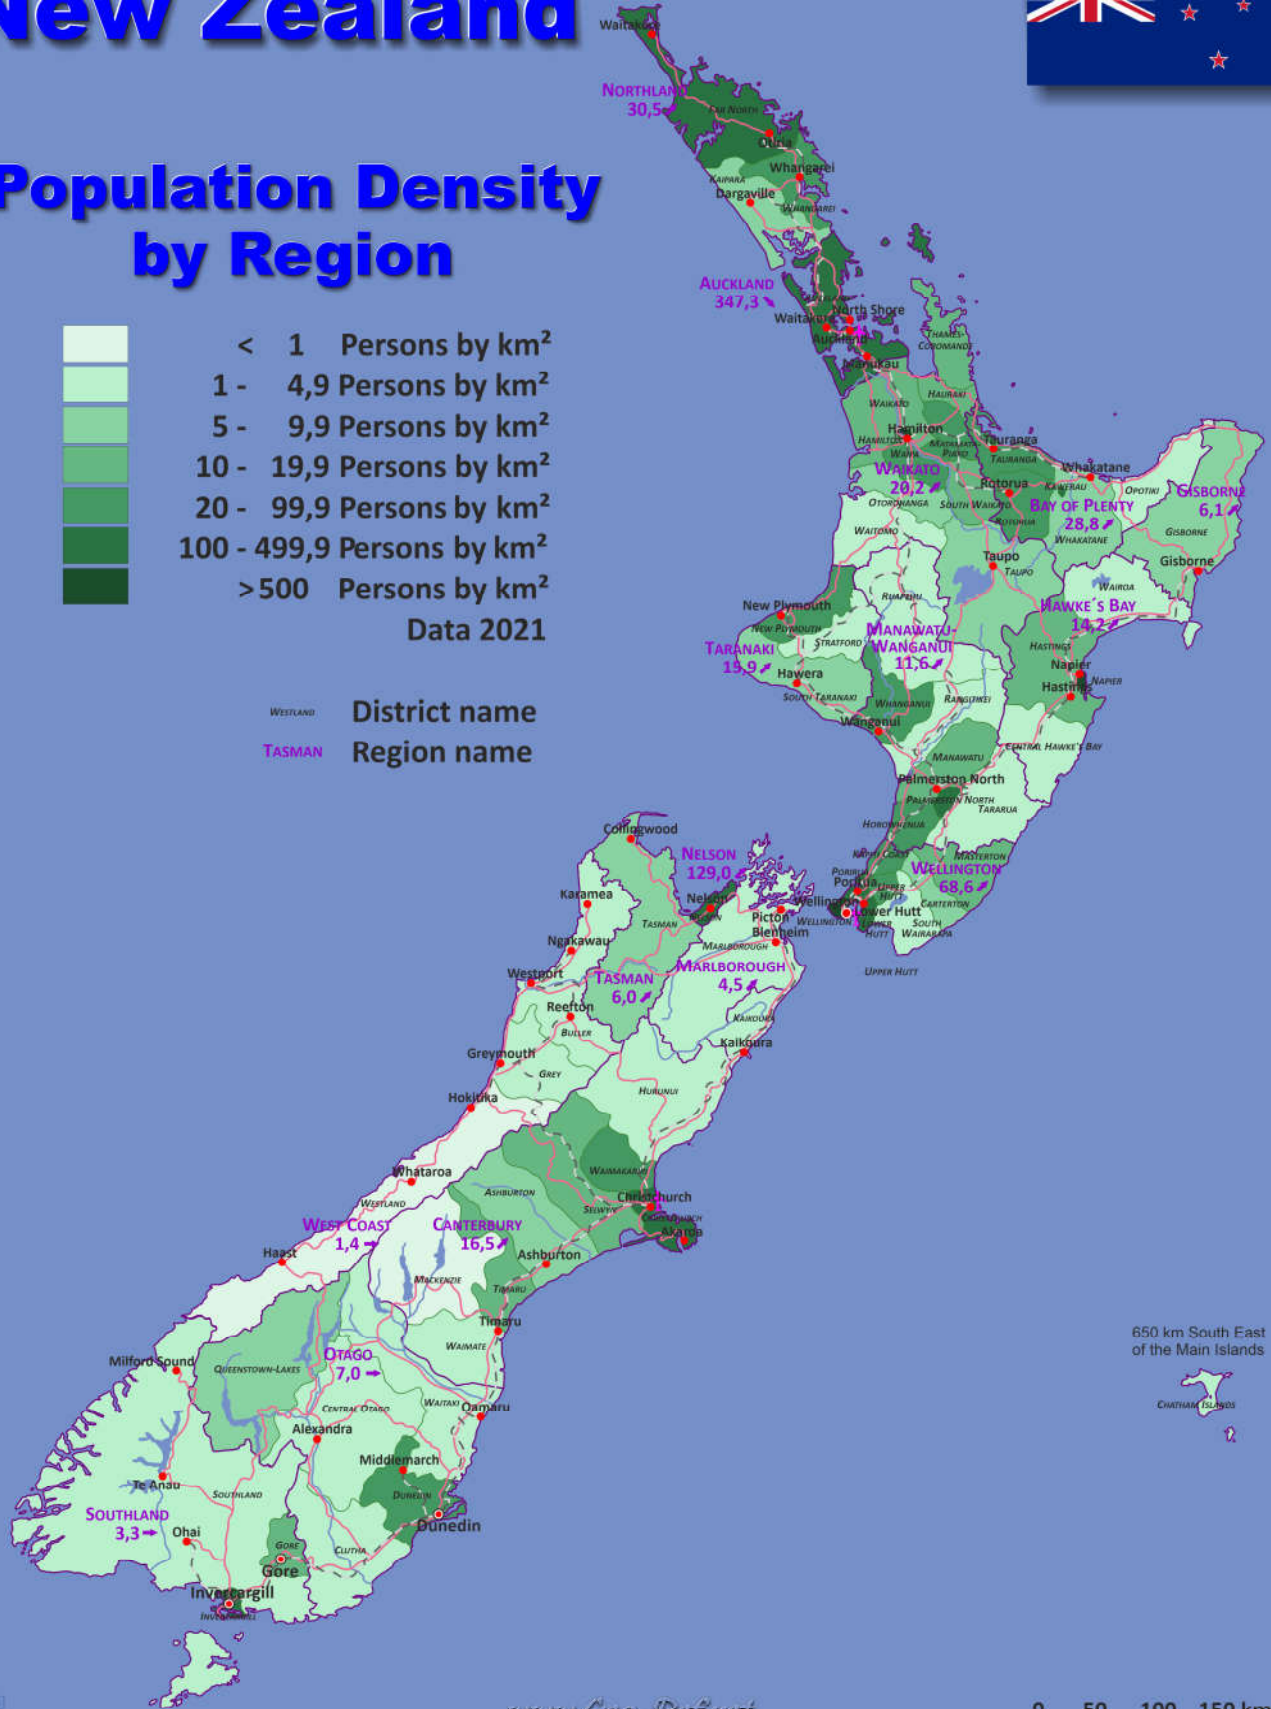

New Zealand

Population Density by Region

Data 2021

WESTLAND District name
 TASMAN Region name

650 km South East of the Main Islands
 CHATHAM ISLANDS

www.GEO-REF.NET

About the maps on www.geo-ref.net

All maps published on this site are **free to use without costs, meanwhile the same are not modified**, especially concerning our own site logotype. This is valid for the PNG and the PDF-files.

We have published on the country page usually the population density of the country, the mostly interesting thematic map. But the real power of our offer consists in the display of your own data, drawing so your own maps with your results or relevant data.

So it works:

Please **visit the corresponding page for our detailed conditions of service and supply.**
The price of a thematic map is visible on the corresponding country page.

Visit our page Services to find out about our additional services.