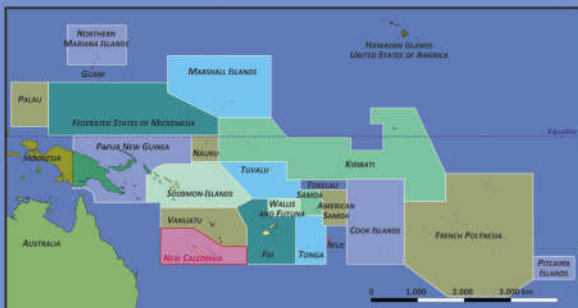

New Caledonia

Population Density by Community

Data 2019

Note:

- Not illustrated on the map:
- Îles Chesterfield 500 km West of Belep
 - Matthew 500 km East of Île des Pins
 - Hunter 400 km East of Île des Pins
 - Walpole 180 km East of Île des Pins

We have published on the country page usually the population density of the country, the mostly interesting thematic map. But the real power of our offer consists in the display of your own data, drawing so your own maps with your results or relevant data.