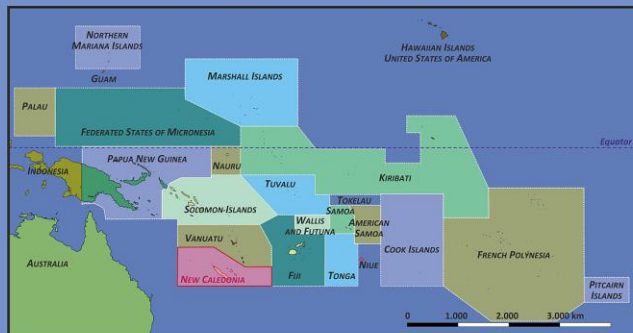

New Caledonia

Population Density by Community

Note:

- Not illustrated on the map:
- Îles Chesterfield 500 km West of Belep
- Matthew 500 km East of Île des Pins
- Hunter 400 km East of Île des Pins
- Walpole 180 km East of Île des Pins

We have published on the country page usually the population density of the country, the mostly interesting thematic map. But the real power of our offer consists in the display of your own data, drawing so your own maps with your results or relevant data.