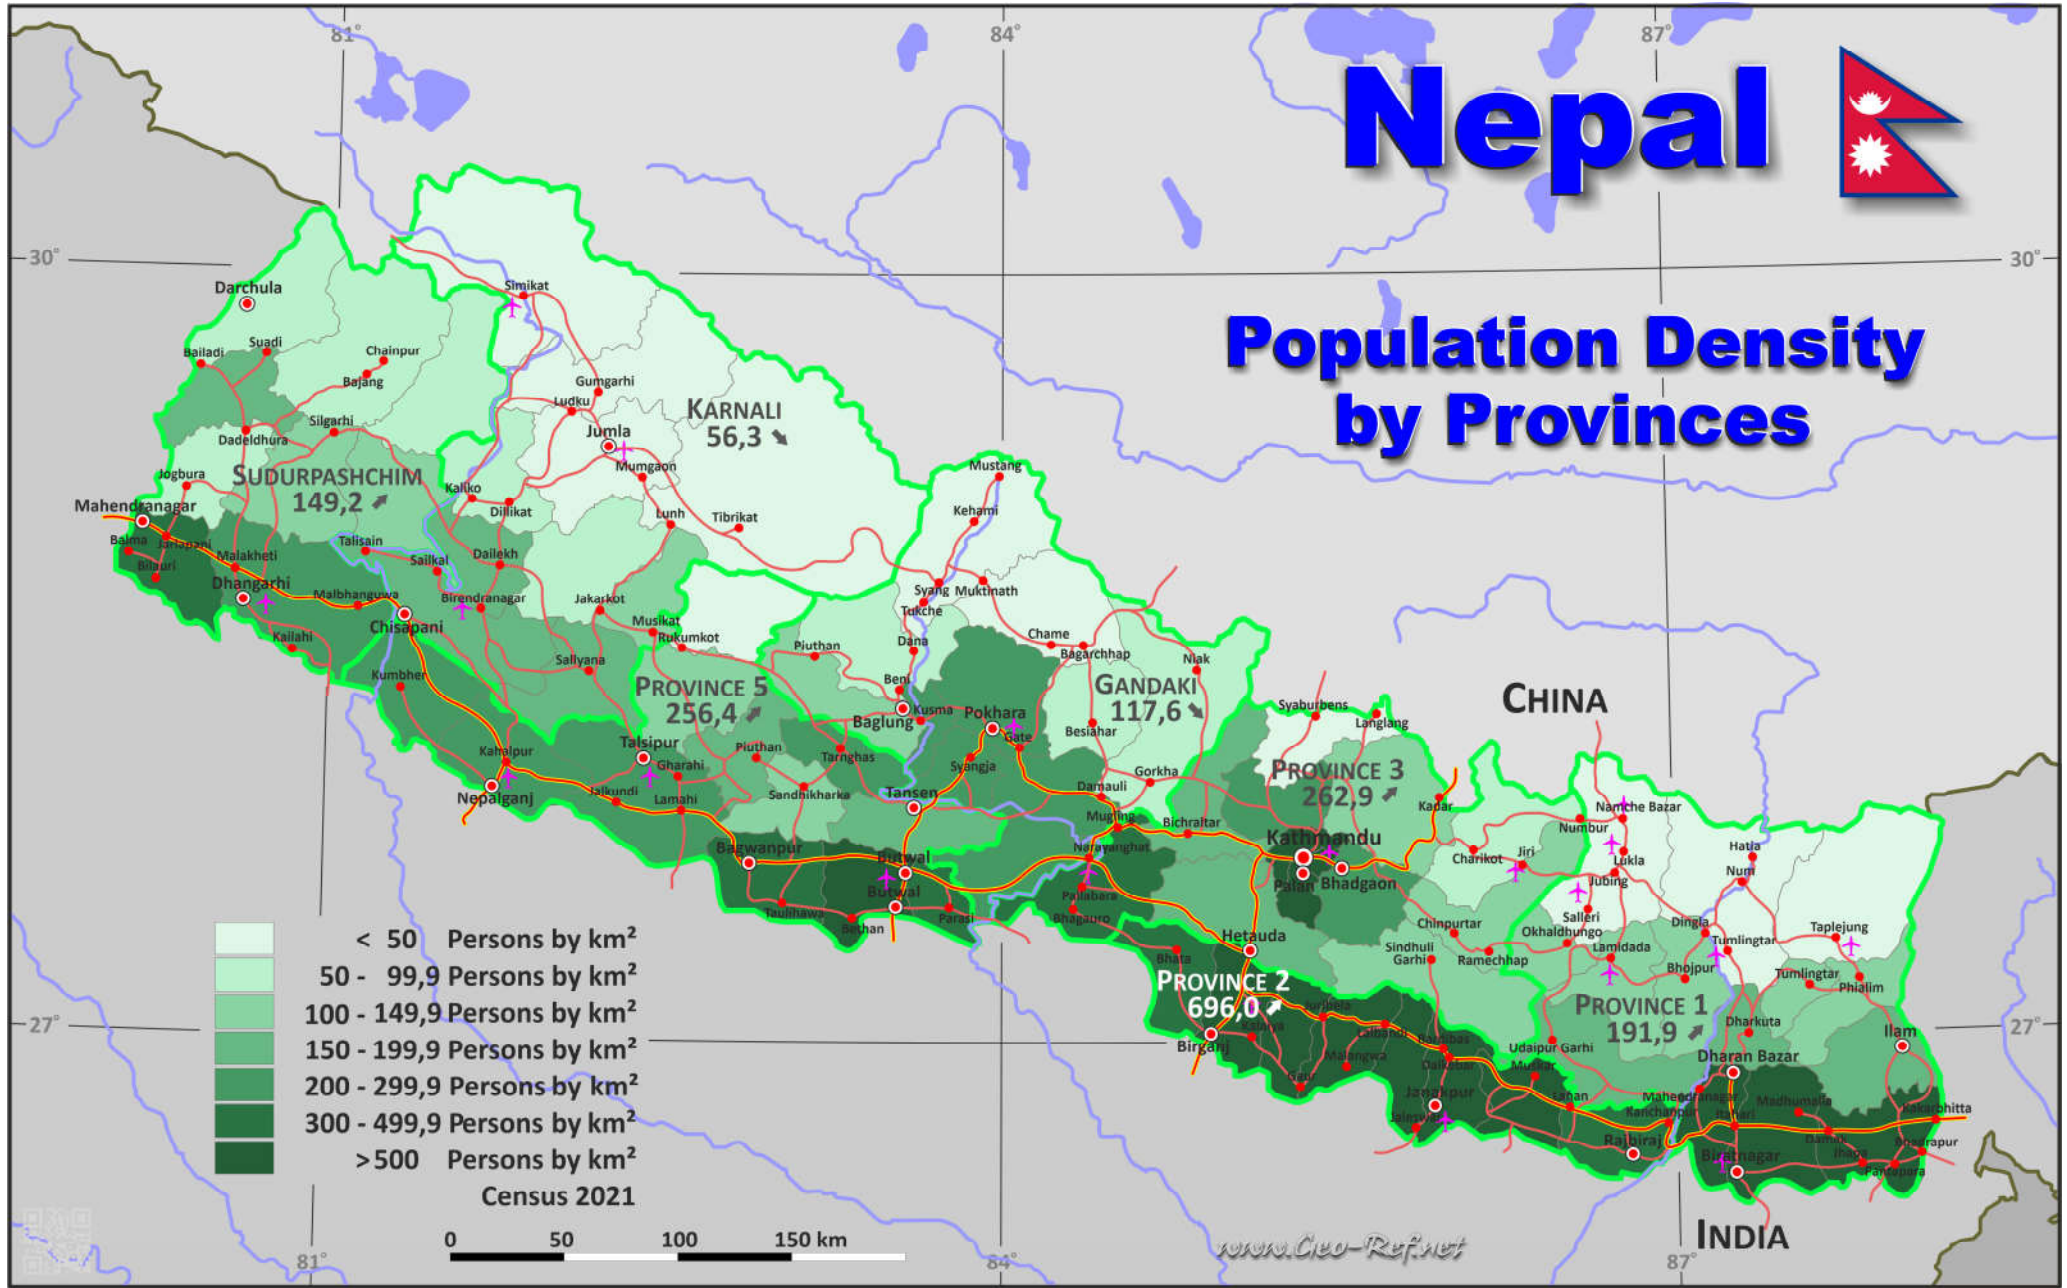

Nepal

Population Density by Provinces

Administrative division Nepal

Census 2021

Division by Province

Province	ISO 3166 - 2	Capital	Area km ²	Population	Density Pers/ km ²
Bagmati [Provinz 3]	NP-P3	Hetauda	23.140	6.084.042	262,9
Gandaki [Provinz 4]	NP-P4	Pokhara	21.093	2.479.745	117,6
Janakpur [Provinz 2]	NP-P2	Janakpur	8.802	6.126.288	696,0
Karnali [Provinz 6]	NP-P6	Butwal	30.082	1.694.889	56,3
Kośi [Provinz 1]	NP-P1	Biratnagar	25.905	4.972.021	191,9
Lumbini [Provinz 5]	NP-P5	Butwal	19.986	5.124.225	256,4
Sudur Pashchimanchal [Provinz 7]	NP-P7	Godawari	18.173	2.711.270	149,2
Total			147.181	29.192.480	198,3

District	ISO 3166 - 2	County	Capital	Area km ²	Population	Density Pers/ km ²
Siraha	NP-SR	Province 2	Siraha	1.188	748.416	630,0
Solukhumbu	NP-SO	Province 1	Salleri	3.312	104.768	31,6
Sunsari	NP-SN	Province 1	Phidim	1.257	934.461	743,4
Surkhet	NP-SU	Province 6	Birendranagar	2.451	417.776	170,5
Syangja	NP-SY	Province 4	Syangja	1.164	254.965	219,0
Tanahu	NP-TN	Province 4	Damauli	1.546	327.620	211,9
Taplejung	NP-TP	Province 1	Taplejung	3.646	120.359	33,0
Terhathum	NP-TR	Province 1	Terhathum	679	89.125	131,3
Udayapur	NP-UD	Province 1	Gaighat	2.063	342.773	166,2
Total				147.181	29.192.480	198,3

We have published on the country page usually the population density of the country, the mostly interesting thematic map. But the real power of our offer consists in the display of your own data, drawing so your own maps with your results or relevant data.