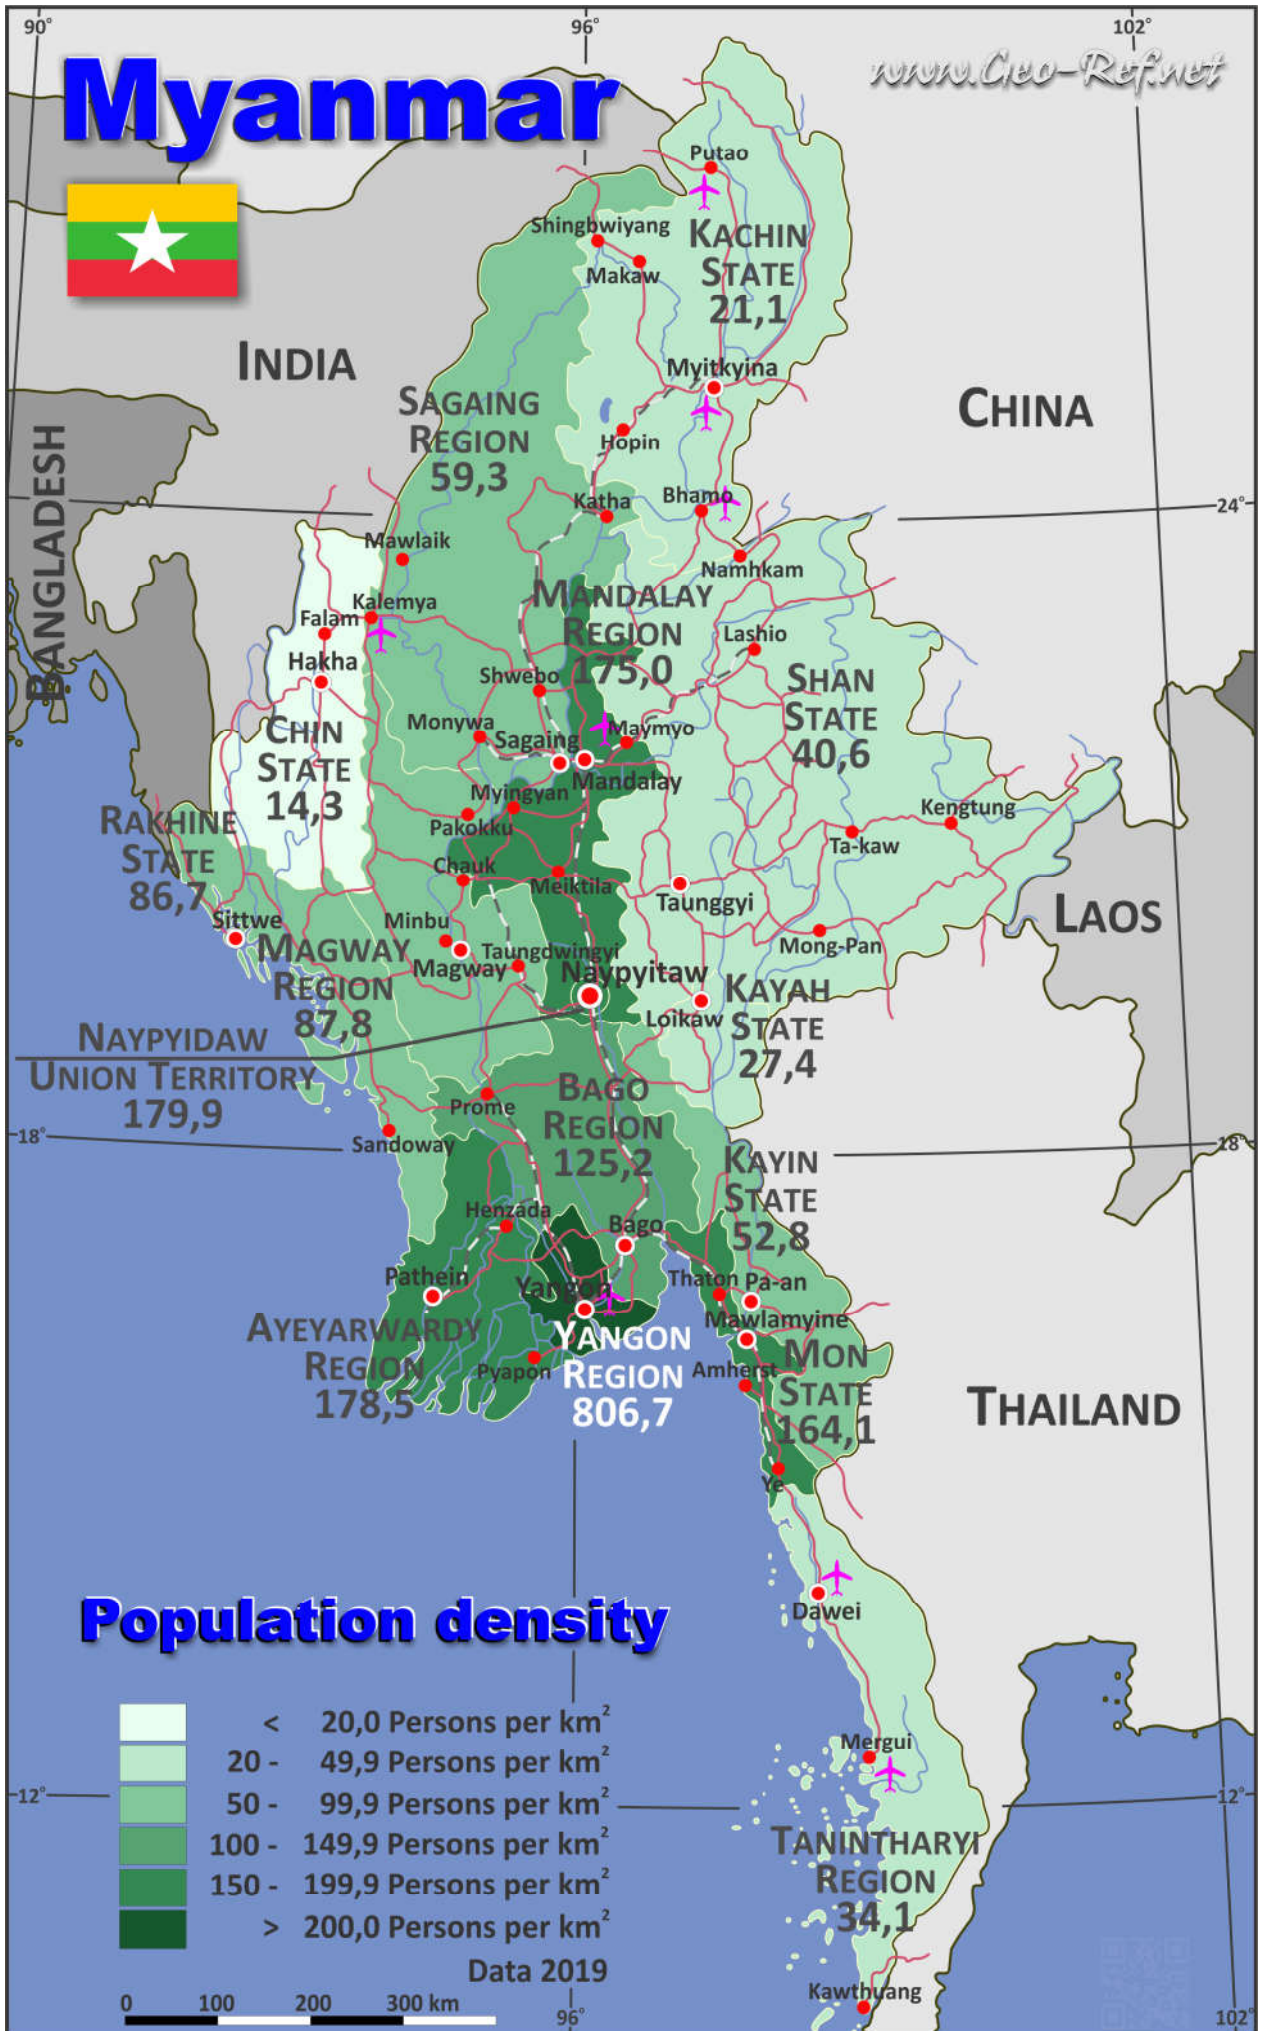

Myanmar

www.Ceo-Ref.net

Population density

Data 2019

About the maps on www.geo-ref.net

All maps published on this site are **free to use without costs, meanwhile the same are not modified**, especially concerning our own site logotype. This is valid for the PNG and the PDF-files.

We have published on the country page usually the population density of the country, the mostly interesting thematic map. But the real power of our offer consists in the display of your own data, drawing so your own maps with your results or relevant data.

So it works:

Please **visit the corresponding page for our detailed conditions of service and supply**. The price of a thematic map is visible on the corresponding country page.

Visit our page Services to find out about our additional services.