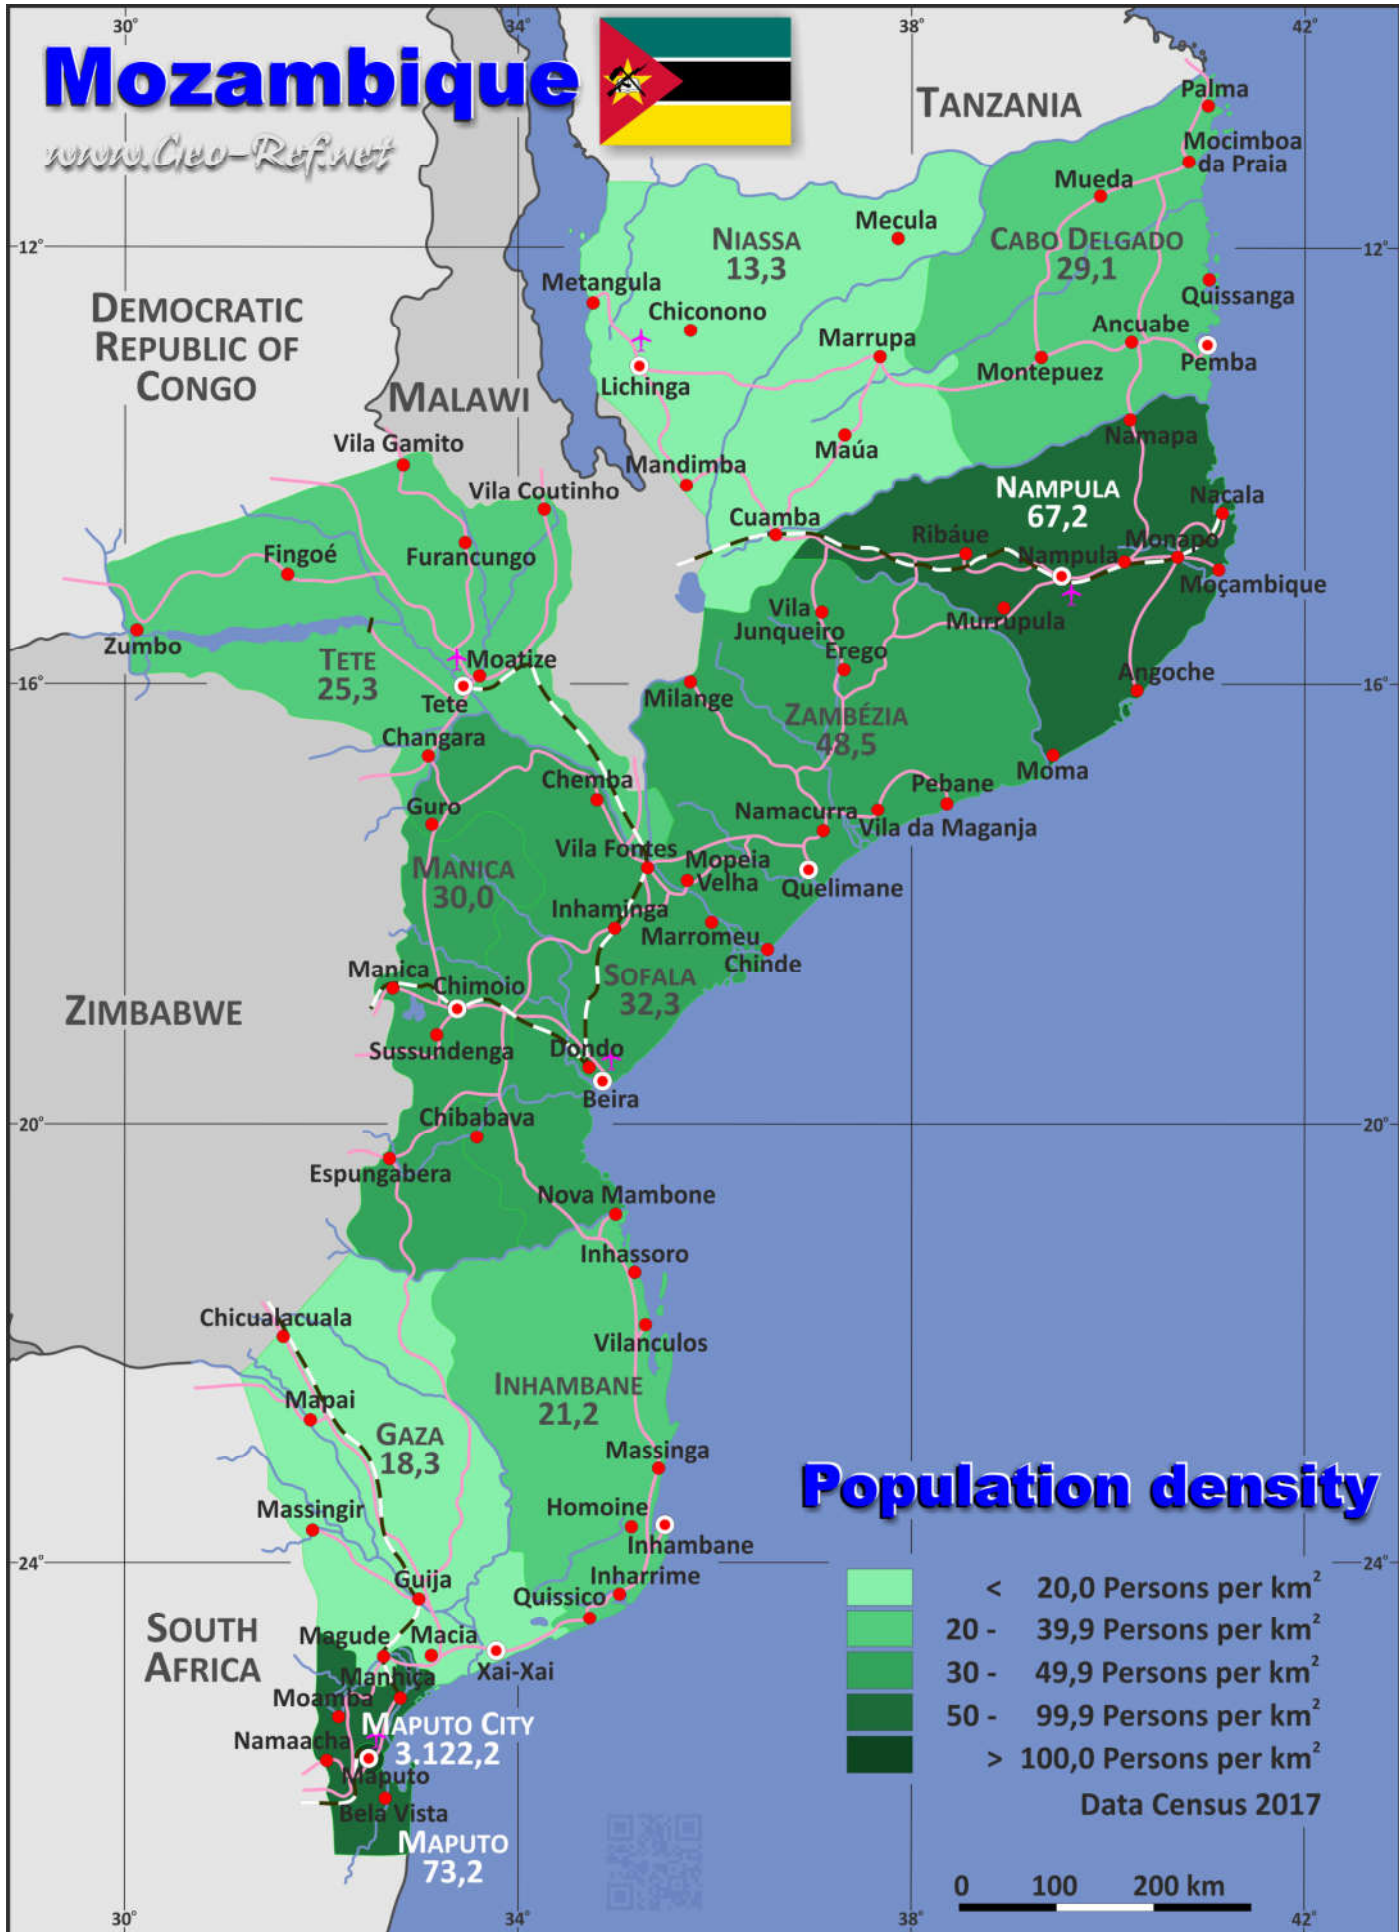

Mozambique

www.Ceo-Ref.net

Population density

Data Census 2017

0 100 200 km

About the maps on www.geo-ref.net

All maps published on this site are **free to use without costs, meanwhile the same are not modified**, especially concerning our own site logotype. This is valid for the PNG and the PDF-files.

We have published on the country page usually the population density of the country, the mostly interesting thematic map. But the real power of our offer consists in the display of your own data, drawing so your own maps with your results or relevant data.

So it works:

Please **visit the corresponding page for our detailed conditions of service and supply**. The price of a thematic map is visible on the corresponding country page.

Visit our page Services to find out about our additional services.