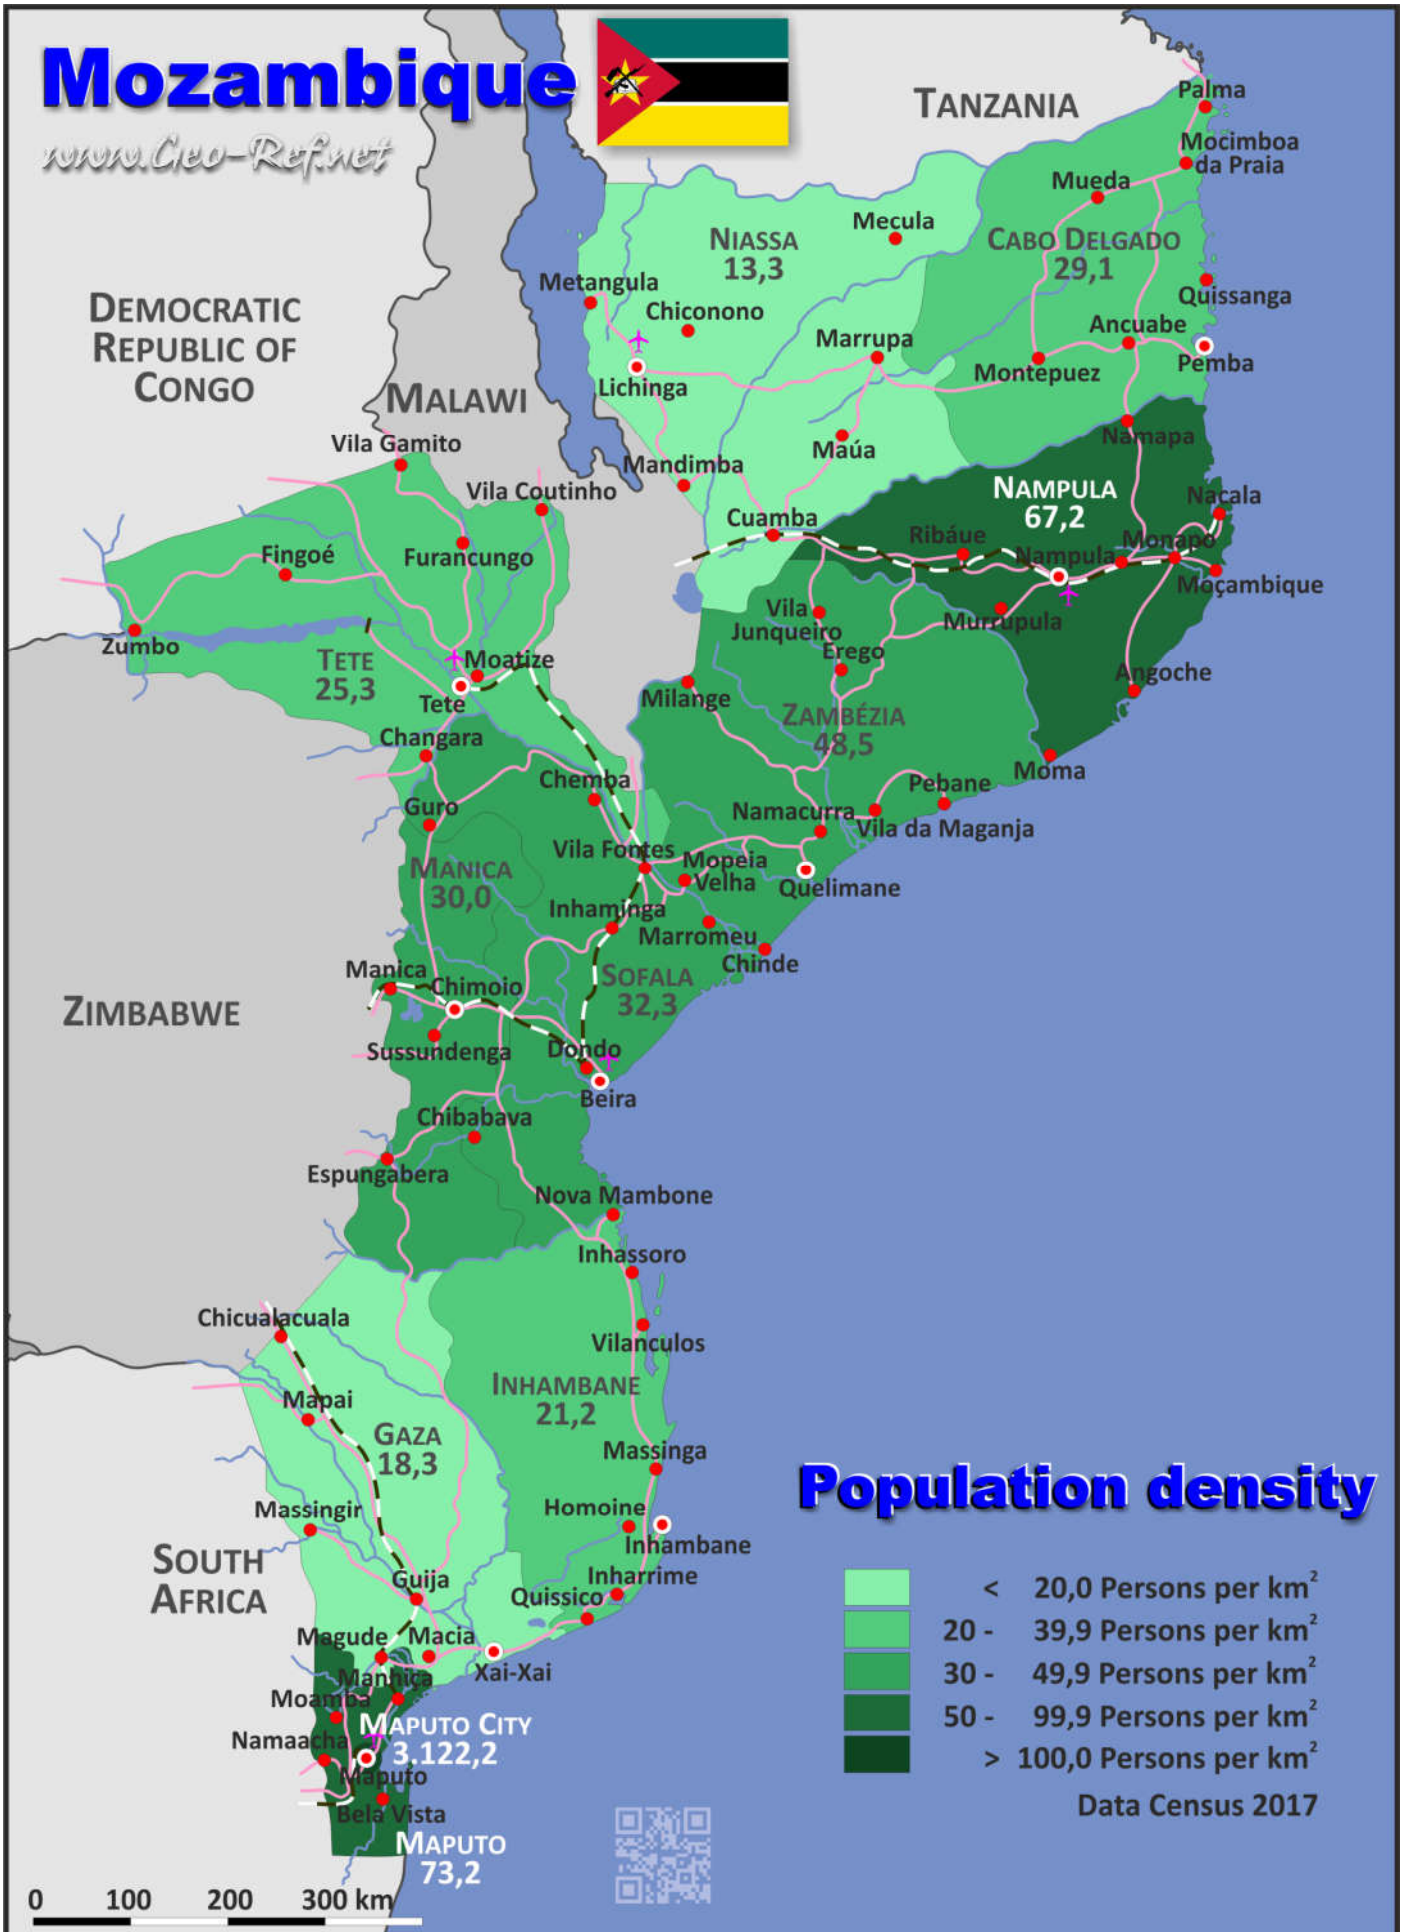

# Mozambique

www.Ceo-Ref.net

TANZANIA

DEMOCRATIC  
REPUBLIC OF  
CONGO

MALAWI

ZIMBABWE

SOUTH  
AFRICA

## Population density

Data Census 2017

0 100 200 300 km

We have published on the country page usually the population density of the country, the mostly interesting thematic map. But the real power of our offer consists in the display of your own data, drawing so your own maps with your results or relevant data.