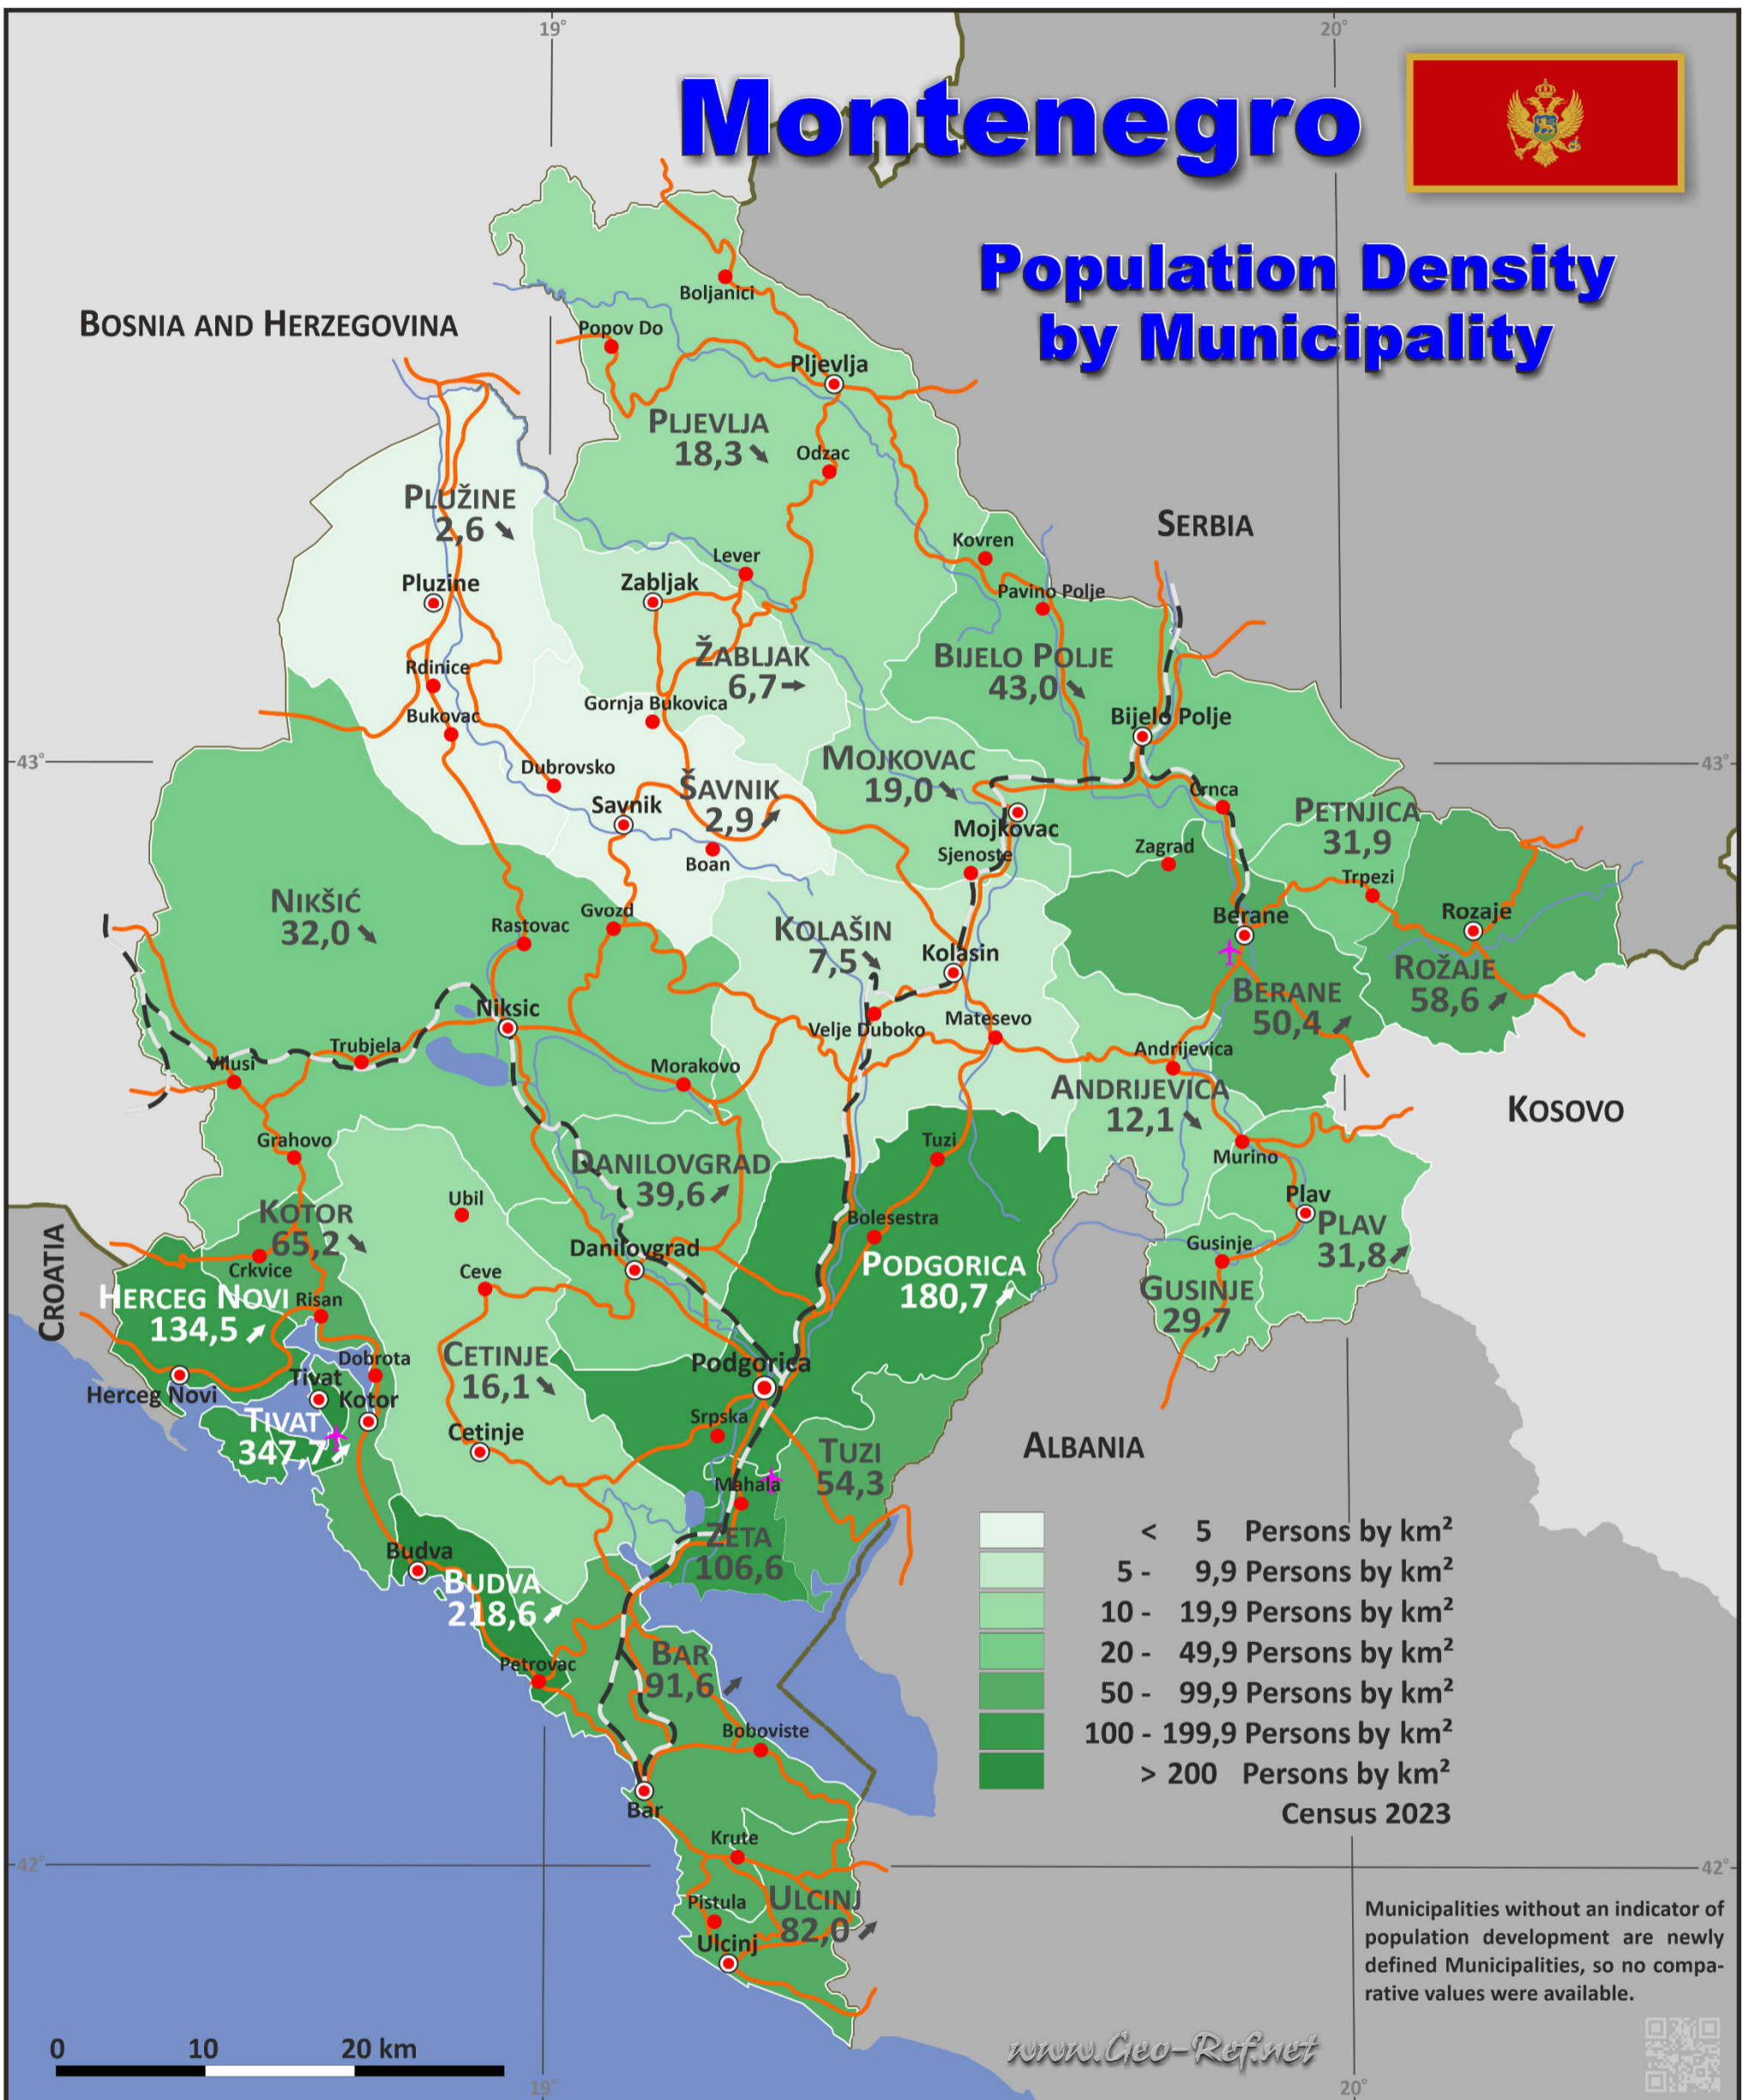

Montenegro

Population Density by Municipality

Administrative division Montenegro

Division by Municipalities

Census 2023

Province	ISO 3166-2	Capital	Area km ²	Population	Density Persons/km ²
Andrijevica	ME-01	Andrijevica	330	3.978	12,1
Bar	ME-02	Bar	504	46.171	91,6
Berane	ME-03	Berane	499	25.162	50,4
Bijelo Polje	ME-04	Bijelo Polje	923	39.710	43,0
Budva	ME-05	Budva	122	26.667	218,6
Cetinje	ME-06	Cetinje	898	14.465	16,1
Danilovgrad	ME-07	Danilovgrad	475	18.832	39,6
Gusinje	ME-22	Gusinje	157	4.662	29,7
Herceg Novi	ME-08	Herceg Novi	234	31.471	134,5
Kolašin	ME-09	Kolašin	906	6.765	7,5
Kotor	ME-10	Kotor	336	21.916	65,2
Mojkovac	ME-11	Mojkovac	359	6.824	19,0
Nikšić	ME-12	Nikšić	2.087	66.725	32,0
Petnjica	ME-23	Petnjica	174	5.552	31,9
Plav	ME-13	Plav	326	10.378	31,8
Pljevlja	ME-14	Pljevlja	1.343	24.542	18,3
Pluzine	ME-15	Pluzine	853	2.232	2,6
Podgorica	ME-16	Podgorica	997	180.186	180,7
Rožaje	ME-17	Rožaje	431	25.247	58,6
Šavnik	ME-18	Šavnik	556	1.588	2,9
Tivat	ME-19	Tivat	47	16.340	347,7
Tuzi	ME-24	Tuzi	242	13.142	54,3
Ulcinj	ME-20	Ulcinj	261	21.395	82,0
Zabljak	ME-21	Zabljak	447	3.002	6,7
Zeta	ME-25	Golubovci	152	16.206	106,6
Total			13.659	633.158	46,4

About the maps on www.geo-ref.net

Each map published on our web site is free to use without costs, meanwhile the same is not modified, especially concerning our own site logotype. This is valid for all published PNG and the PDF-files.

We have published on the country page usually the population density of the country, the mostly interesting thematic map. But the real power of our offer consists in the display of your own data, drawing so your own maps with your results or relevant data.