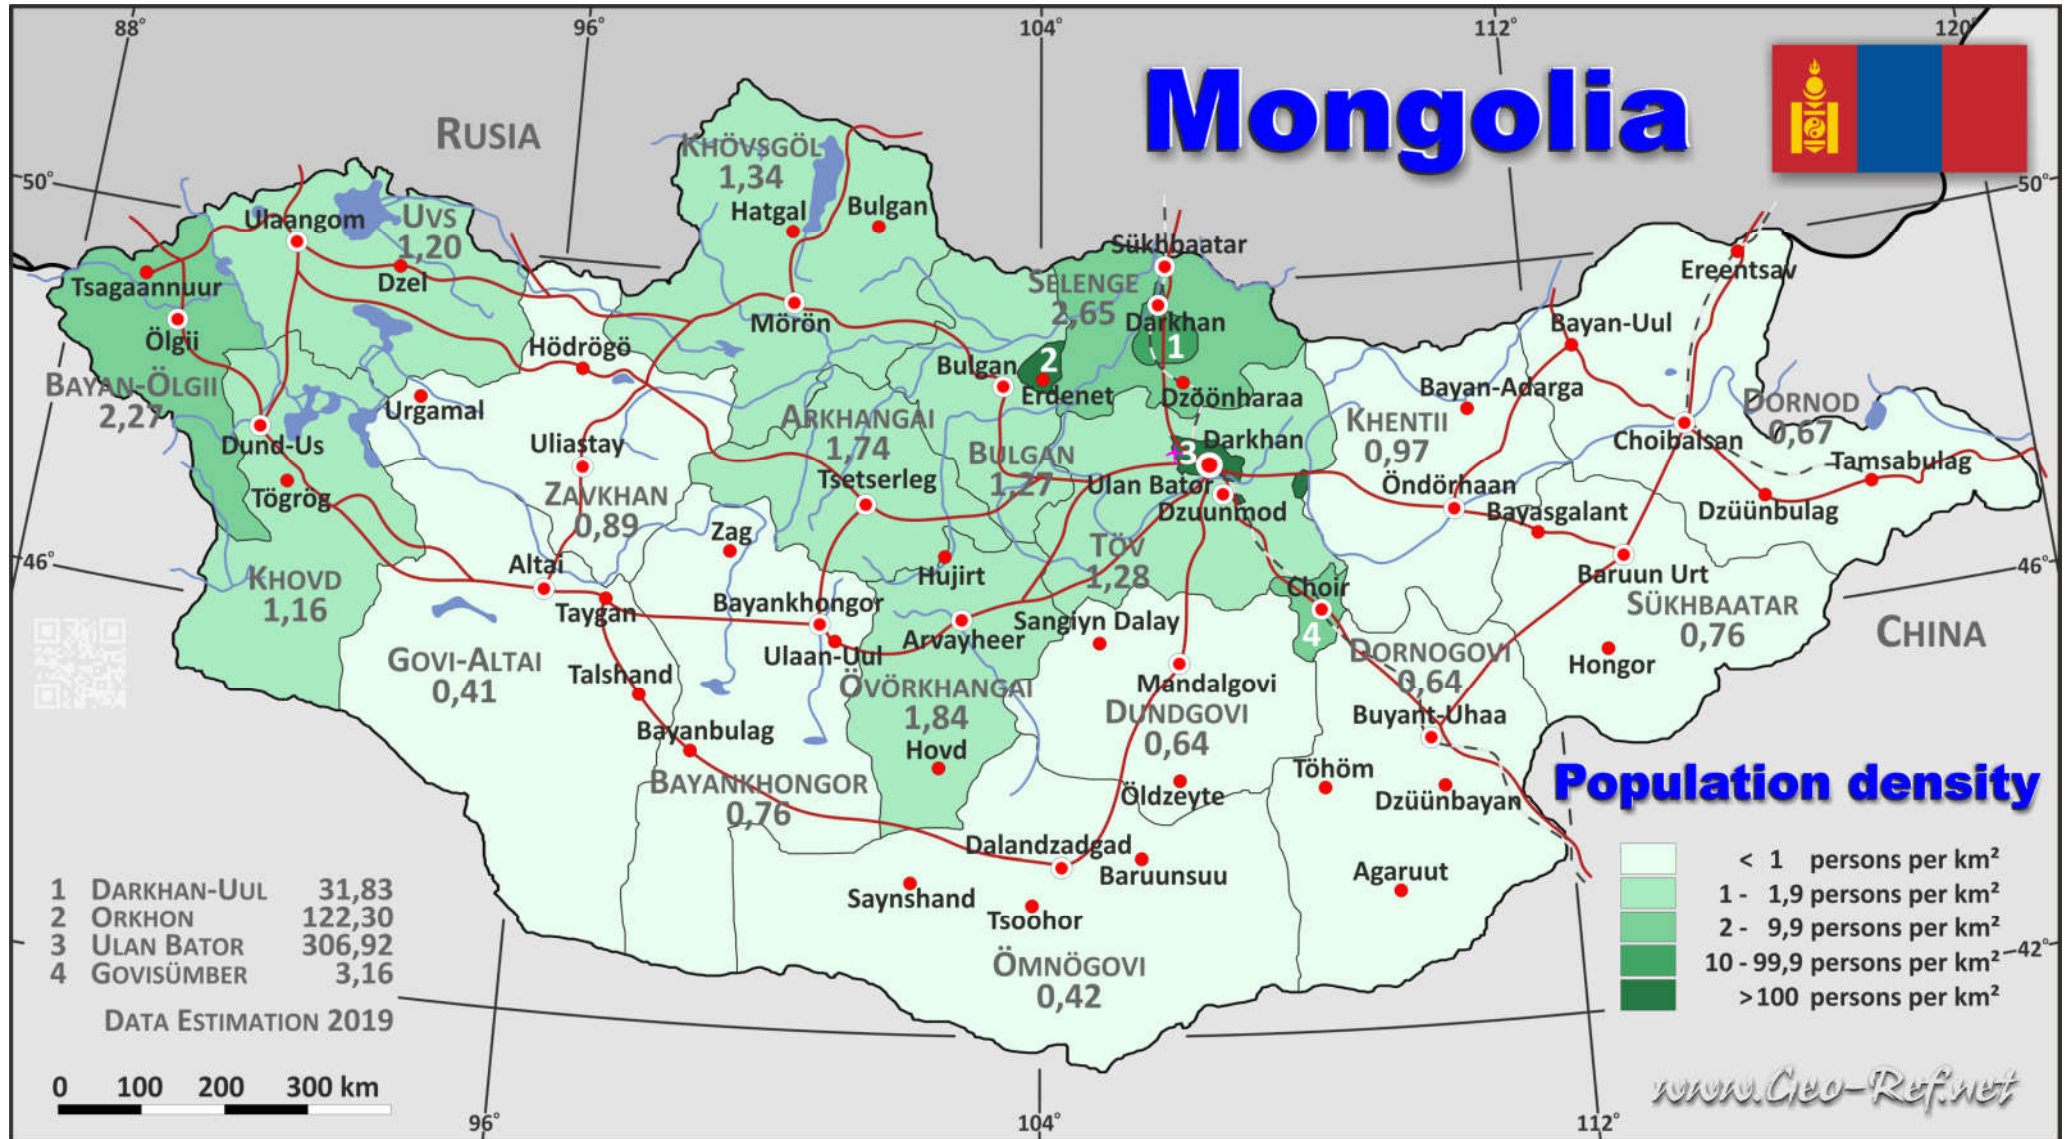

Mongolia

1	DARKHAN-UUL	31,83
2	ORKHON	122,30
3	ULAN BATOR	306,92
4	GOVISÜMBER	3,16

DATA ESTIMATION 2019

0 100 200 300 km

www.CEO-Ref.net

About the maps on www.geo-ref.net

All maps published on this site are **free to use without costs, meanwhile the same are not modified**, especially concerning our own site logotype. This is valid for the PNG and the PDF-files.

We have published on the country page usually the population density of the country, the mostly interesting thematic map. But the real power of our offer consists in the display of your own data, drawing so your own maps with your results or relevant data.