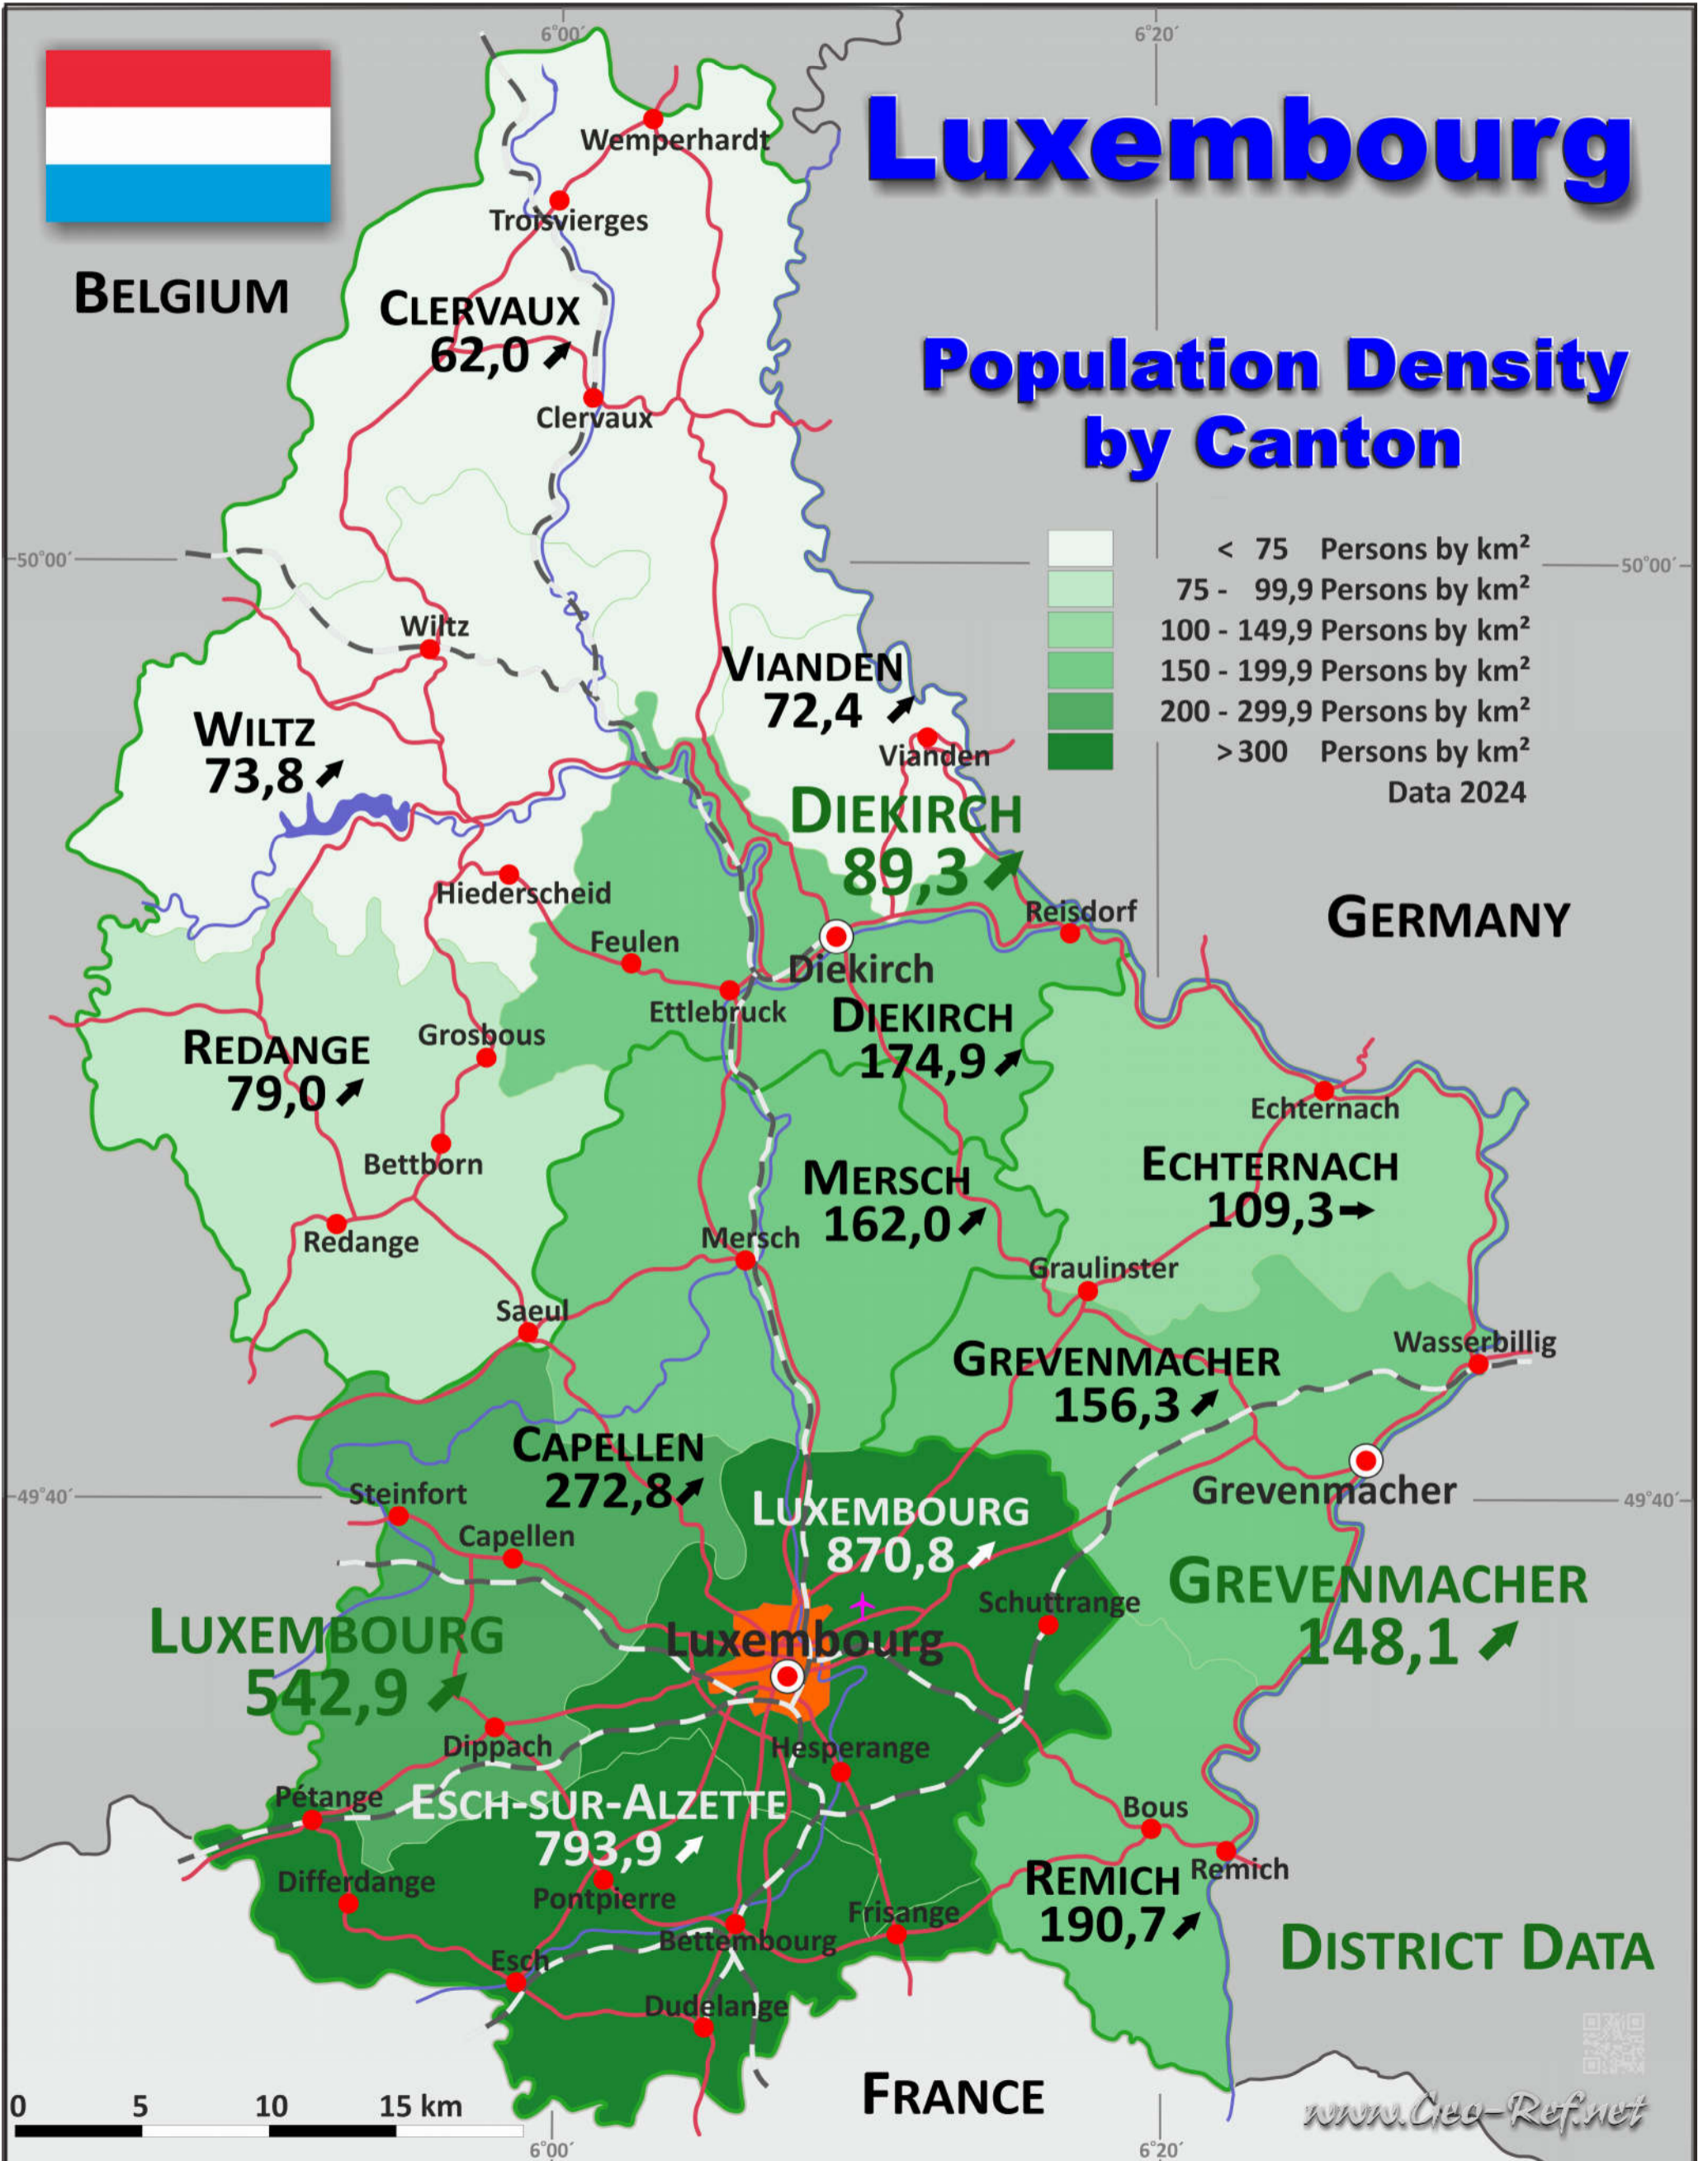

Luxembourg

Population Density by Canton

Administrative division Luxembourg

Division by District

Estimation 2024

District	ISO 3166-2	Capital	Area km ²	Population	Density Persons/km ²
Diekirch	LU-D	Diekirch	1.157,2	103.326	89,3
Grevenmacher	LU-G	Grevenmacher	524,8	77.721	148,1
Luxembourg	LU-L	Luxembourg	904,3	491.003	542,9
Total			10.198	4.649	5,81

Division by Canton

Estimation 2024

Canton	ISO 3166-2	District	Capital	Area km ²	Population	Density Persons/km ²
Capellen	LU-09	Luxembourg	Capellen	199,2	54.352	272,8
Clervaux	LU-01	Diekirch	Clervaux	342,2	21.214	62,0
Diekirch	LU-02	Diekirch	Diekirch	204,5	35.764	174,9
Echternach	LU-06	Grevenmacher	Echternach	185,5	20.283	109,3
Esch-sur-Alzette	LU-10	Luxembourg	Esch-sur-Alzette	242,8	192.739	793,9
Grevenmacher	LU-07	Grevenmacher	Grevenmacher	211,4	33.047	156,3
Luxembourg	LU-11	Luxembourg	Luxembourg	238,5	207.650	870,8
Mersch	LU-12	Luxembourg	Mersch	223,9	36.262	162,0
Redange	LU-03	Diekirch	Redange	267,5	21.138	79,0
Remich	LU-08	Grevenmacher	Remich	127,9	24.391	190,7
Vianden	LU-04	Diekirch	Vianden	78,5	5.680	72,4
Wiltz	LU-05	Diekirch	Wiltz	264,6	19.530	73,8
Total				2.586,4	672.050	259,8

About the maps on www.geo-ref.net

Each map published on our web site is free to use without costs, meanwhile the same is not modified, especially concerning our own site logotype. This is valid for all published PNG and the PDF-files.

We have published on the country page usually the population density of the country, the mostly interesting thematic map. But the real power of our offer consists in the display of your own data, drawing so your own maps with your results or relevant data.