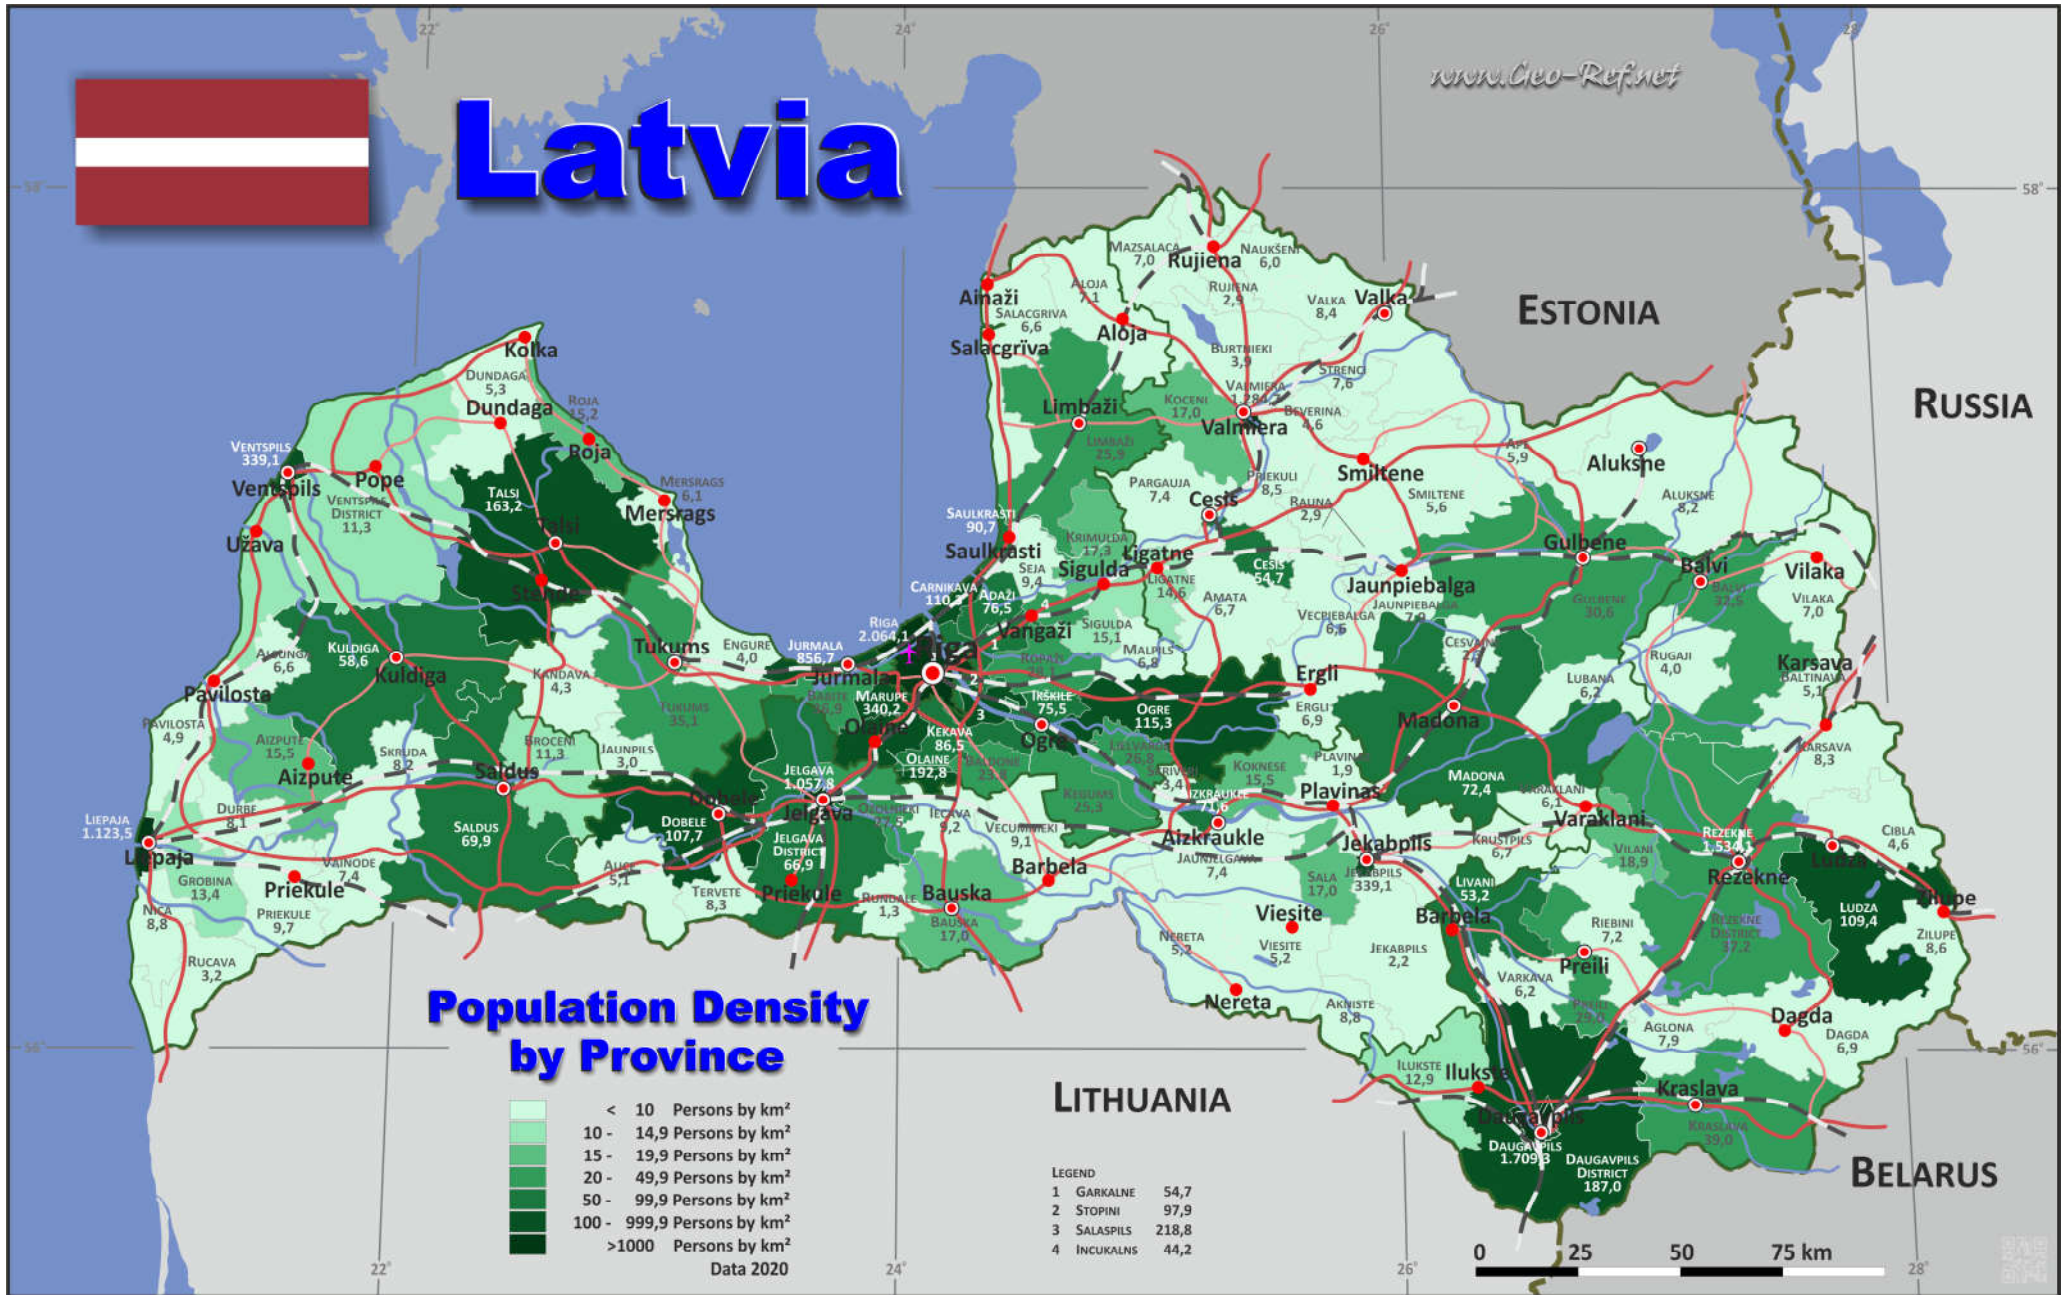

Latvia

www.Ceo-Ref.net

About the maps on www.geo-ref.net

All maps published on this site are **free to use without costs, meanwhile the same are not modified**, especially concerning our own site logotype. This is valid for the PNG and the PDF-files.

We have published on the country page usually the population density of the country, the mostly interesting thematic map. But the real power of our offer consists in the display of your own data, drawing so your own maps with your results or relevant data.