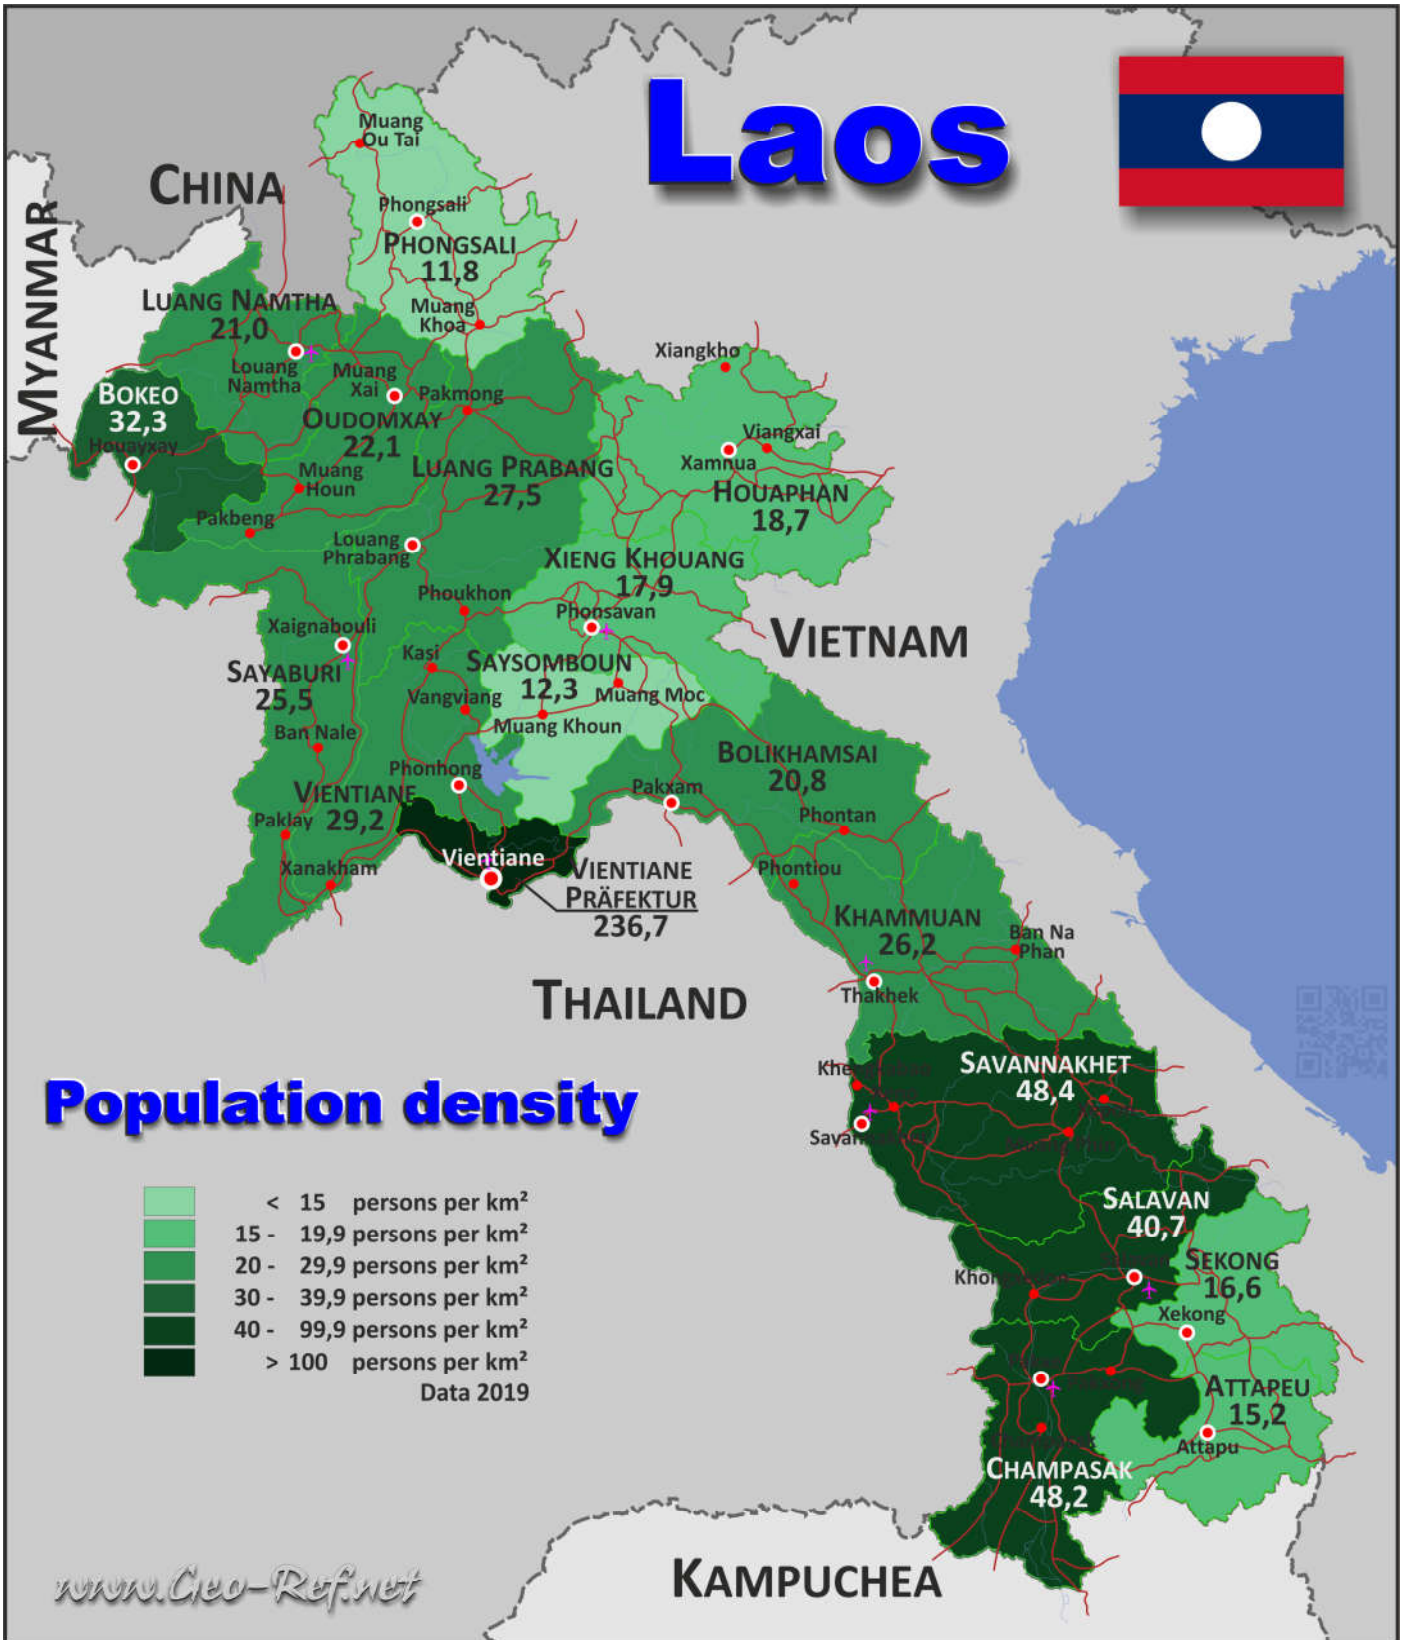

Laos

About the maps on www.geo-ref.net

All maps published on this site are **free to use without costs, meanwhile the same are not modified**, especially concerning our own site logotype. This is valid for the PNG and the PDF-files.

We have published on the country page usually the population density of the country, the mostly interesting thematic map. But the real power of our offer consists in the display of your own data, drawing so your own maps with your results or relevant data.

So it works:

Please **visit the corresponding page for our detailed conditions of service and supply**. The price of a thematic map is visible on the corresponding country page.

Visit our page Services to find out about our additional services.