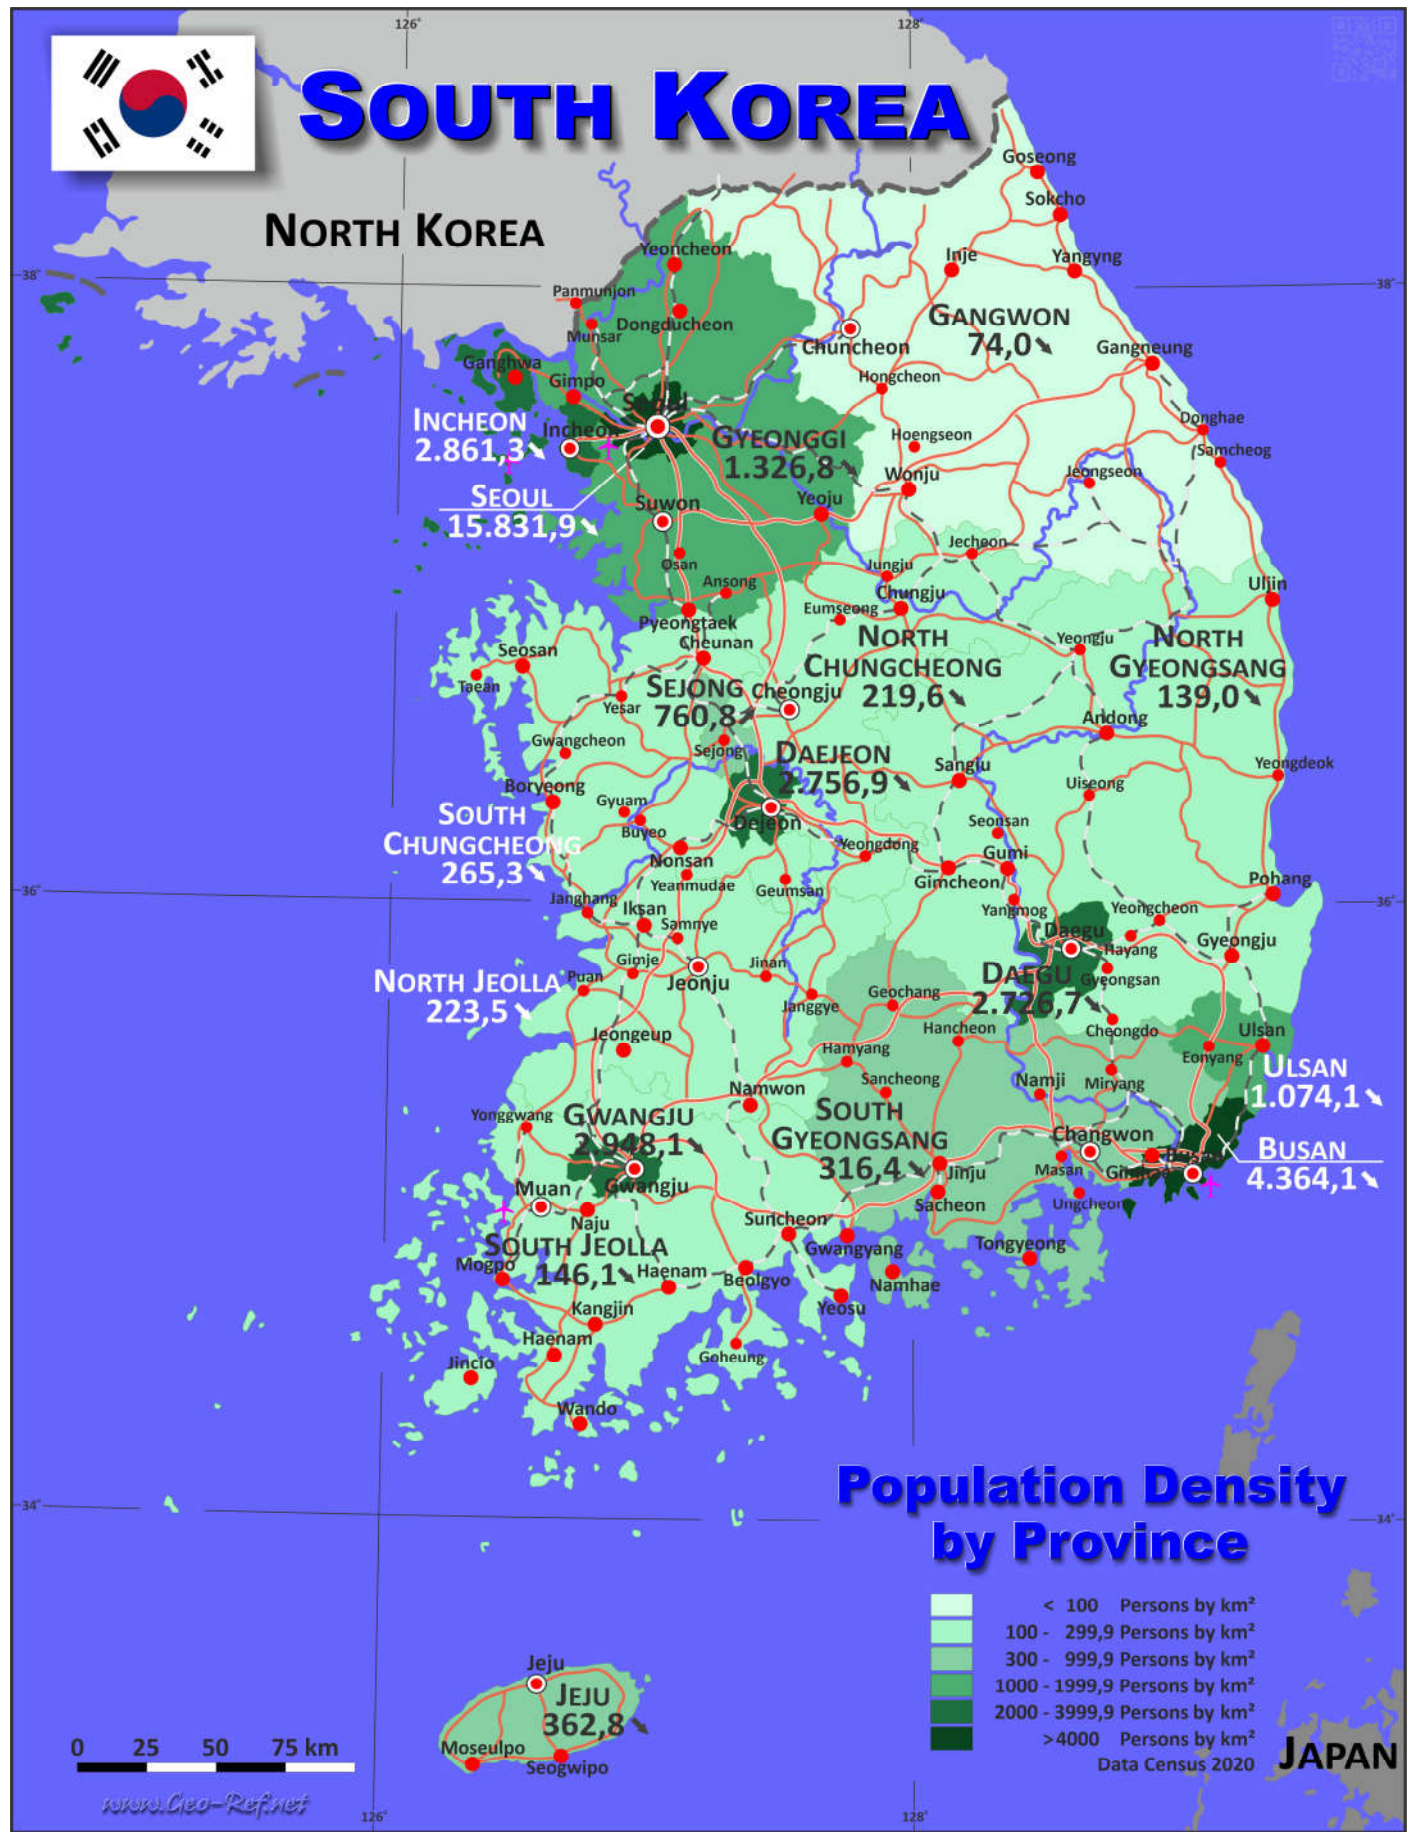

SOUTH KOREA

NORTH KOREA

About the maps on www.geo-ref.net

All maps published on this site are **free to use without costs, meanwhile the same are not modified**, especially concerning our own site logotype. This is valid for the PNG and the PDF-files.

We have published on the country page usually the population density of the country, the mostly interesting thematic map. But the real power of our offer consists in the display of your own data, drawing so your own maps with your results or relevant data.