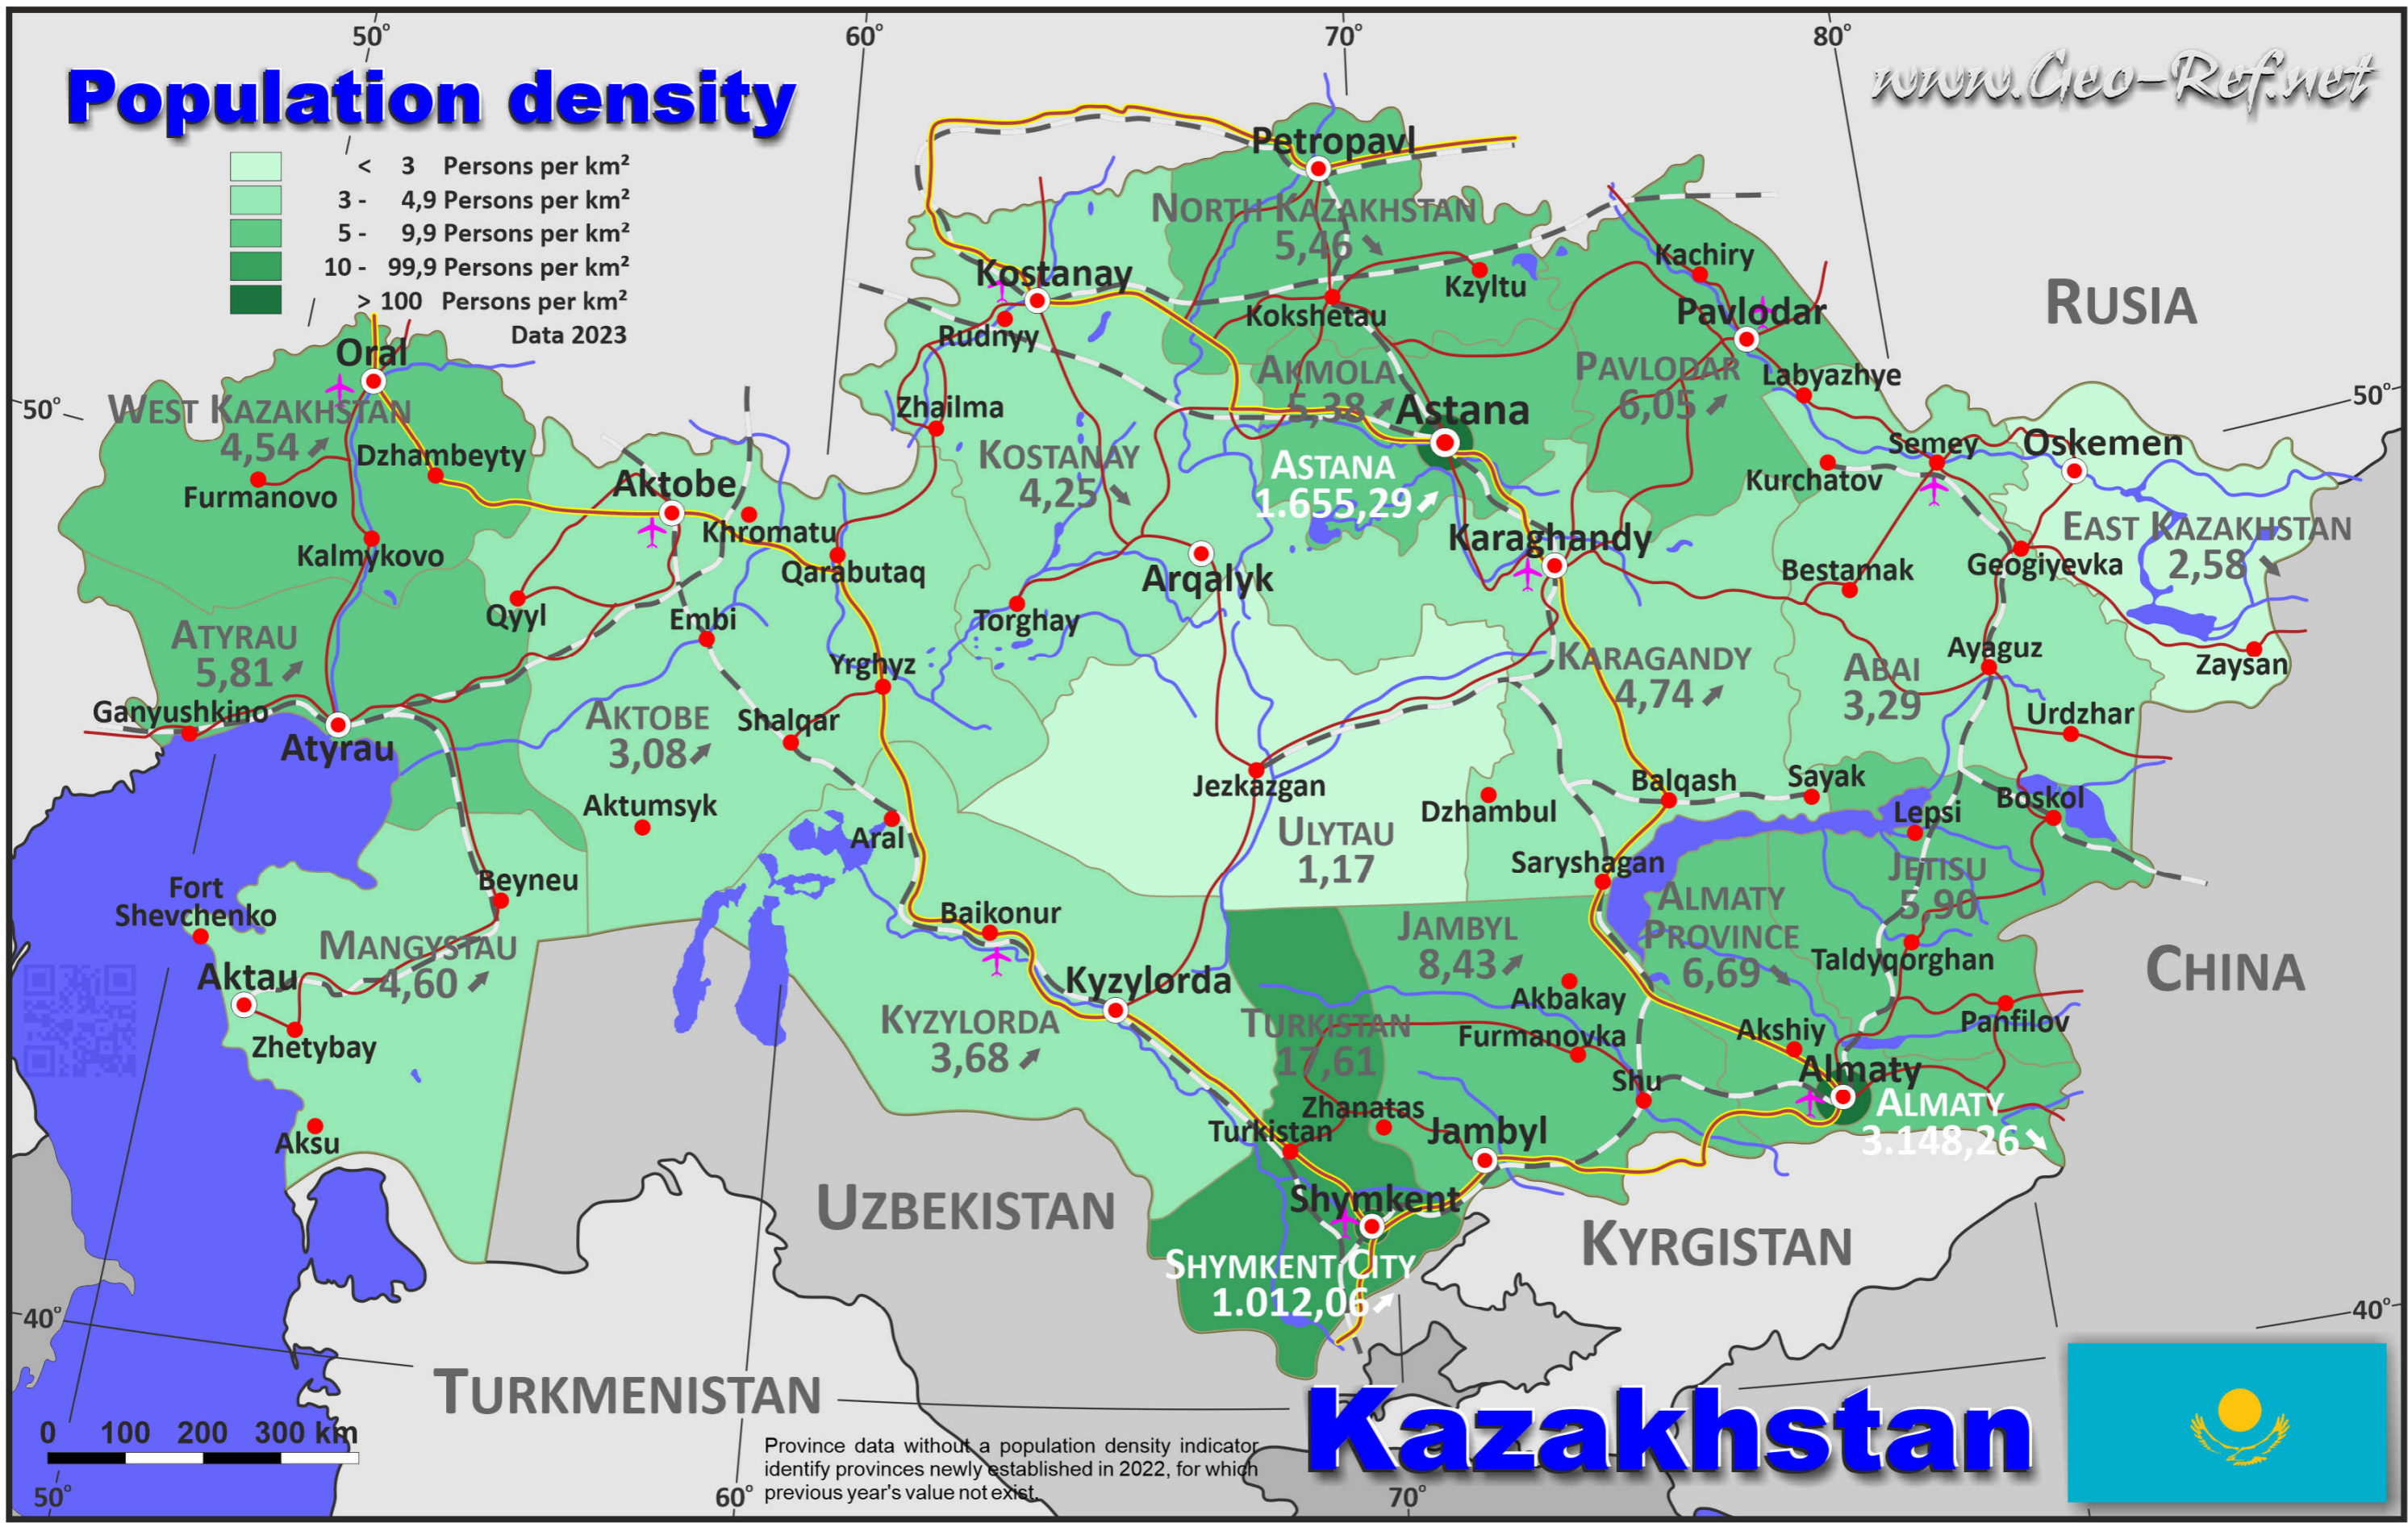

Population density

www.Geo-Ref.net

Province data without a population density indicator identify provinces newly established in 2022, for which previous year's value not exist.

Kazakhstan

Administrative division Kazakhstan

Division by Community

Estimation 2023

Area	ISO 3166-2	Capital	Area km ²	Population	Density Persons/km ²
Abai	KZ-10	Semey	185.500	610.183	3,29
Akmola	KZ-11	Kokshetau	146.219	786.012	5,38
Aktobe	KZ-15	Aktobe	300.629	924.845	3,08
Almaty	KZ-19	Taldykorgan	223.911	1.497.025	6,69
Almaty City	KZ-75	Almaty	682	2.147.113	3.148,26
Astana City	KZ-71	Astana	810	1.340.782	1.655,29
Atyrau	KZ-23	Atyrau	118.631	689.674	5,81
East Kazakhstan	KZ-63	Oskemen	283.226	730.818	2,58
Jambyl	KZ-31	Taraz	144.264	1.215.482	8,43
Jetisu	KZ-33	Taldykorgan	118.500	698.952	5,90
Karagandy	KZ-35	Karaganda	239.100	1.134.146	4,74
Kostanay	KZ-39	Kostanay	196.001	832.445	4,25
Kyzylorda	KZ-43	Kyzylorda	226.019	830.901	3,68
Mangystau	KZ-47	Aktau	165.642	761.401	4,60
North Kazakhstan	KZ-59	Petropavl	97.993	534.966	5,46
Pavlodar	KZ-55	Pavlodar	124.800	754.829	6,05
Shymkent City	KZ-79	Shymkent	1.170	1.184.113	1.012,06
Turkistan	KZ-61	Turkistan	117.249	2.110.502	18,00
Ulytau	KZ-62	Jezkazgan	188.937	221.014	1,17
West Kazakhstan	KZ-27	Oral	151.339	686.655	4,54
Total			2.571.927	19.691.858	7,7

We have published on the country page usually the population density of the country, the mostly interesting thematic map. But the real power of our offer consists in the display of your own data, drawing so your own maps with your results or relevant data.