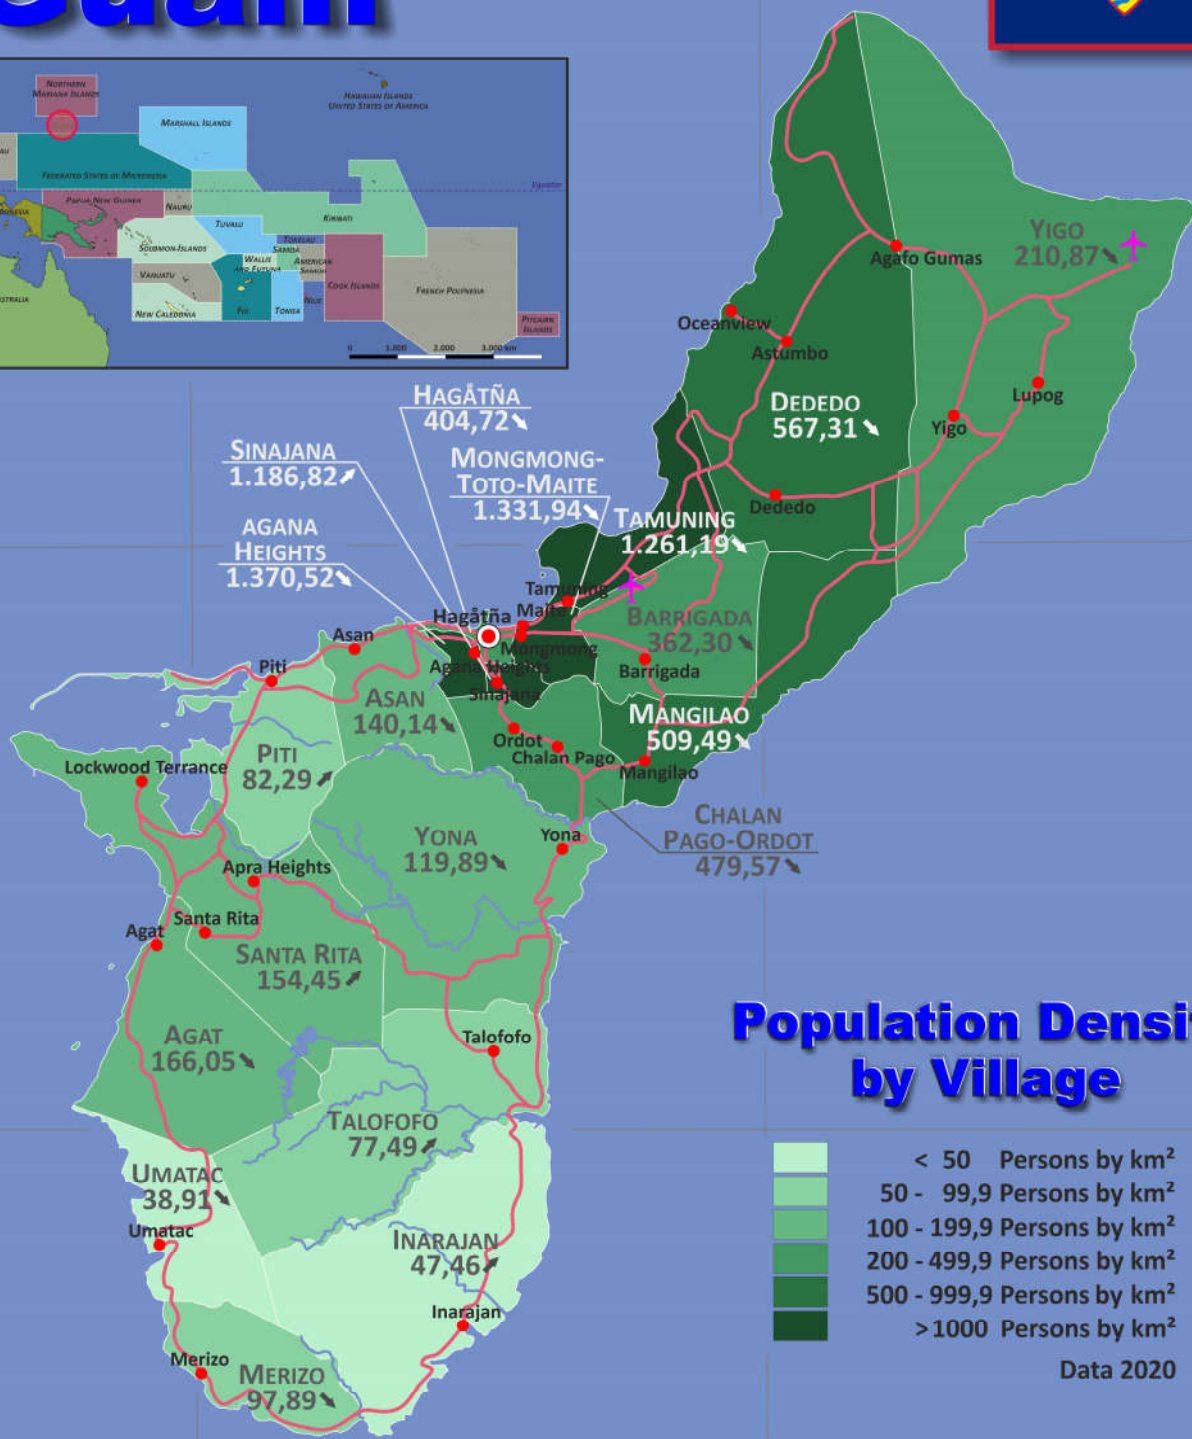

# Guam

## Population Density by Village

Data 2020

We have published on the country page usually the population density of the country, the mostly interesting thematic map. But the real power of our offer consists in the display of your own data, drawing so your own maps with your results or relevant data.

So it works:

Please **visit the corresponding page for our detailed conditions of service and supply**. The price of a thematic map is visible on the corresponding country page.

**Visit our page Services to find out about our additional services.**