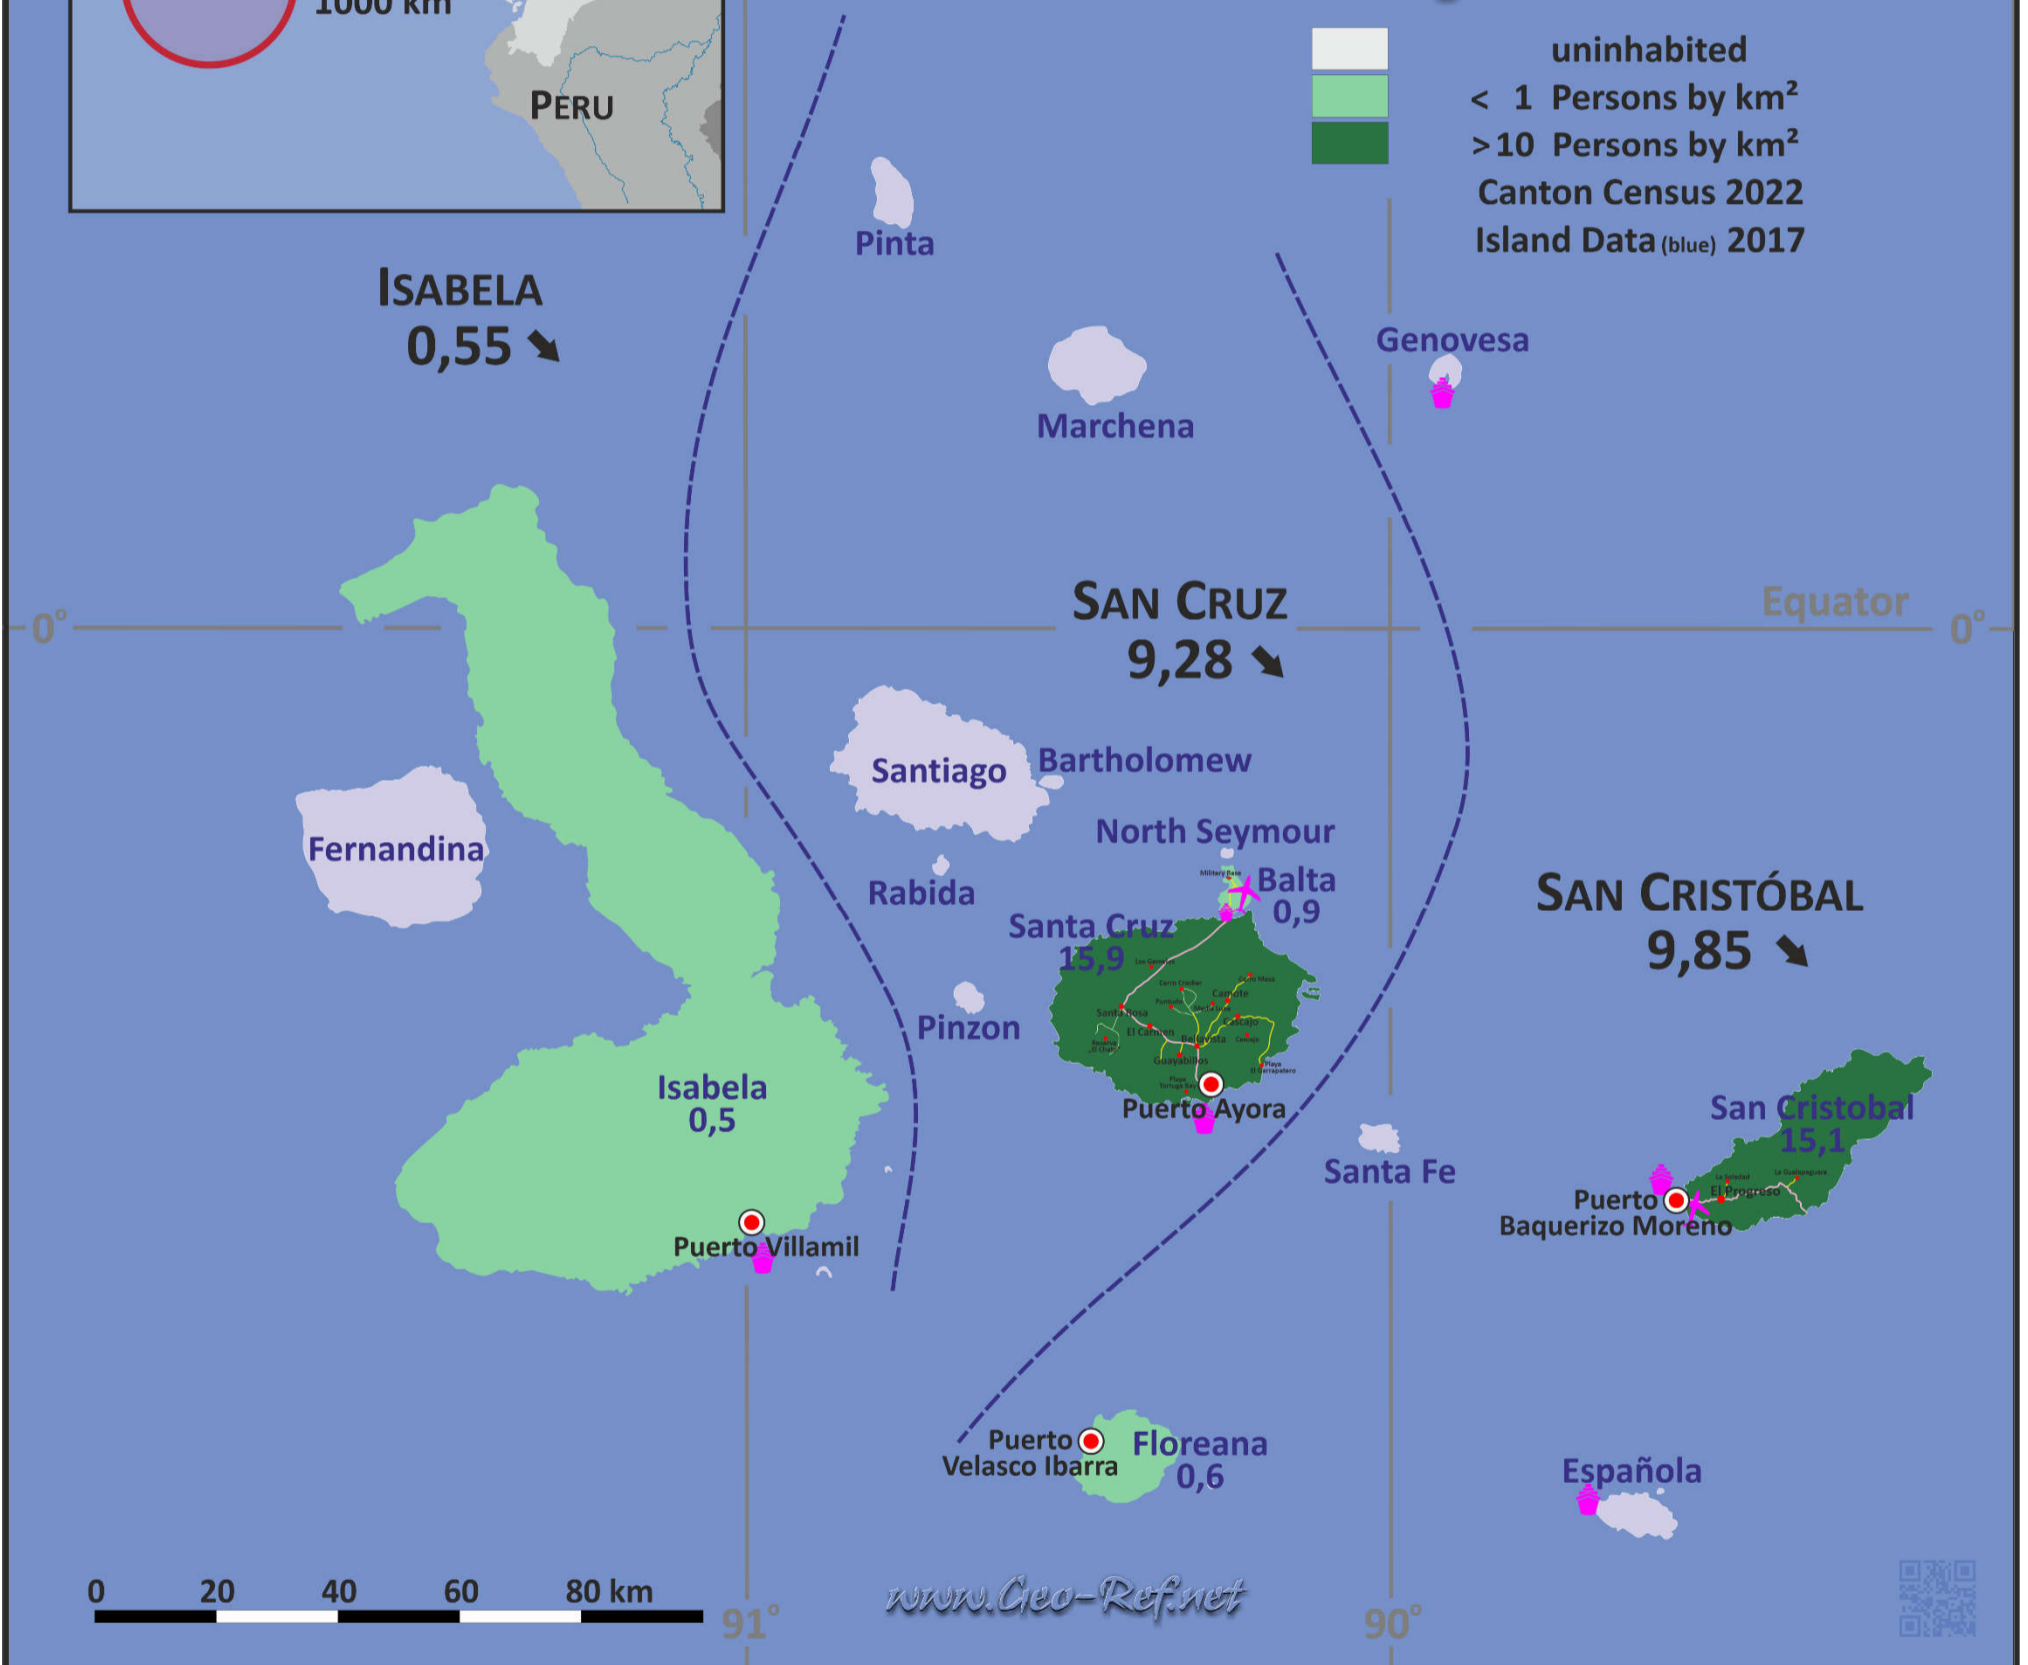

Galapagos Islands

Population Density by Island

Administrative division Galapagos Islands

Division by Canton

Census 2022

Canton	ISO 3166-2	Capital	Area km ²	Population	Density Persons/km ²
Isabela	EC-W-I	Puerto Villamil	5.527	3.050	0,55
San Cristóbal	EC-W-SI	Puerto Baquerizo Moreno	843	8.300	9,85
Santa Cruz	EC-W-SC	Puerto Ayora	1.858	17.233	9,28
Total			8.228	28.583	3,47

Division by Island

Estimation 2017

Island	ISO 3166-2	Canton	Capital	Area km ²	Population	Density Persons/km ²
Baltra	n.d.	Santa Cruz	Seymour	27	23	0,9
Bartolomé	n.d.	Santa Cruz	-	1	0	0,0
Darwin	n.d.	Isabela	-	1	0	0,0
Española	n.d.	San Cristóbal	-	60	0	0,0
Fernandina	n.d.	Isabela	-	643	0	0,0
Floreana	n.d.	San Cristóbal	Puerto Velasco Ibarra	173	100	0,6
Genovesa	n.d.	San Cristóbal	-	14	0	0,0
Isabela	n.d.	Isabela	Puerto Villamil	4.670	2.200	0,5
Marchena	n.d.	Santa Cruz	-	139	0	0,0
North Seymour	n.d.	Santa Cruz	-	2	0	0,0
Pinta	n.d.	Santa Cruz	-	59	0	0,0
Pinzón	n.d.	Santa Cruz	-	18	0	0,0
Rábida	n.d.	Santa Cruz	-	5	0	0,0
San Cristóbal	n.d.	San Cristóbal	Puerto Baquerizo Moreno	558	8.400	15,1
Santa Cruz	n.d.	Santa Cruz	Puerto Ayora	986	15.701	15,9
Santa Fe	n.d.	San Cristóbal	-	24	0	0,0
Santiago	n.d.	Santa Cruz	-	585	0	0,0
Wolf	n.d.	Isabela	-	1	0	0,0
Total				7.967	26.424	3,3

About the maps on www.geo-ref.net

Each map published on our web site is free to use without costs, meanwhile the same is not modified, especially concerning our own site logotype. This is valid for all published PNG and the PDF-files.

We have published on the country page usually the population density of the country, the mostly interesting thematic map. But the real power of our offer consists in the display of your own data, drawing so your own maps with your results or relevant data.