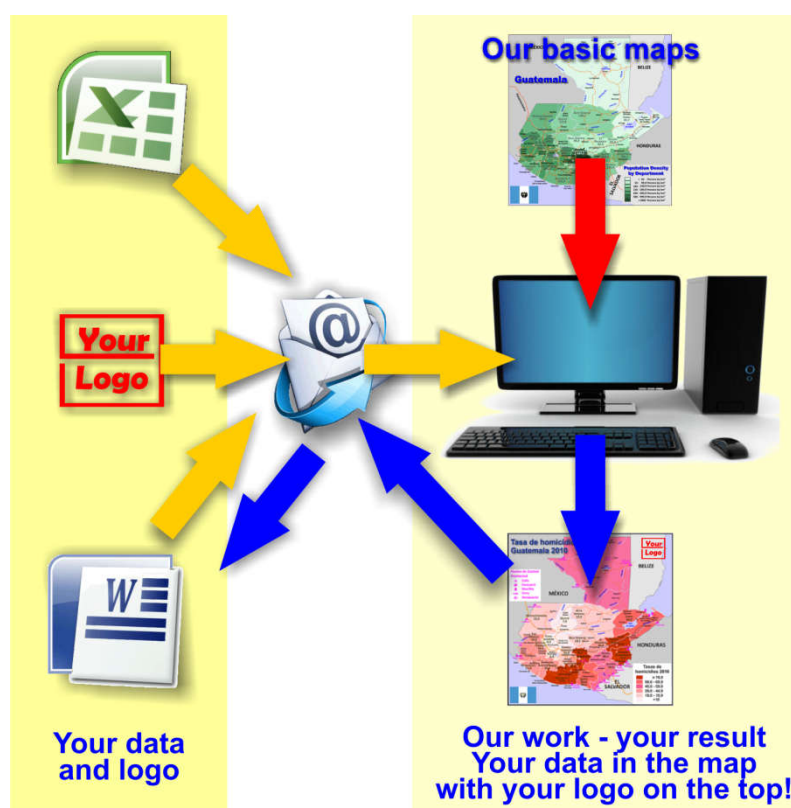

About the maps on www.geo-ref.net

Each map published on our web site is free to use without costs, meanwhile the same is not modified, especially concerning our own site logotype. This is valid for all published PNG and the PDF-files.

We have published on the country page usually the population density of the country, the mostly interesting thematic map. But the real power of our offer consists in the display of your own data, drawing so your own maps with your results or relevant data.

The so generated thematic maps you can order as illustrations for reports and publications, in huger format for maps – mostly till A0 format. Also for the inclusion in PowerPoint presentations we can offer the maps, as bitmap or in vector format

So it works:

Please visit the corresponding page for our detailed conditions of service and supply.

The price of a thematic map is visible on the corresponding country page.

Visit our page Services to find out about our additional services.

Your Team from

www.Geo-Ref.net