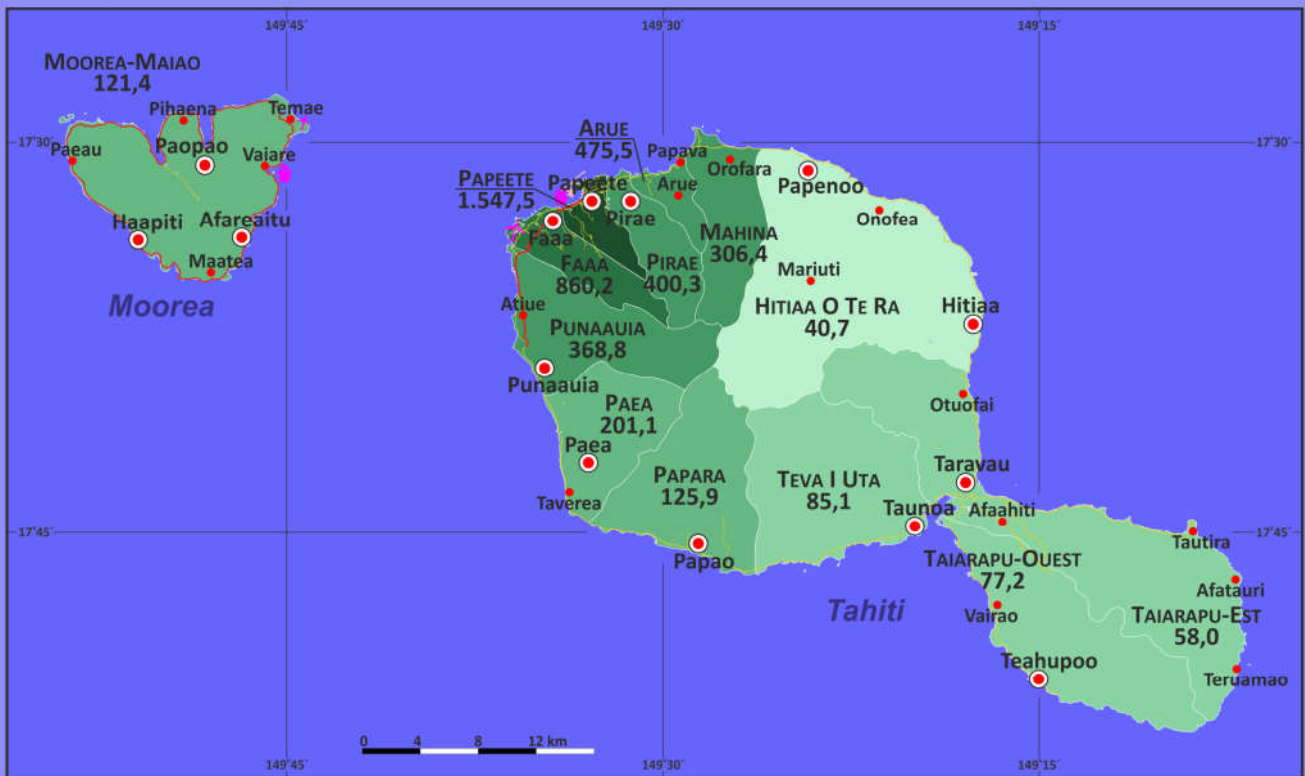

French Polynesia

Map enlargement 1 - Bora Bora - Raiatea - Huahine

Map enlargement 2 - Tahiti - Moorea

About the maps on www.geo-ref.net

All maps published on this site are **free to use without costs, meanwhile the same are not modified**, especially concerning our own site logotype. This is valid for the PNG and the PDF-files.

We have published on the country page usually the population density of the country, the mostly interesting thematic map. But the real power of our offer consists in the display of your own data, drawing so your own maps with your results or relevant data.

So it works:

Please **visit the corresponding page for our detailed conditions of service and supply**. The price of a thematic map is visible on the corresponding country page.

Visit our page Services to find out about our additional services.