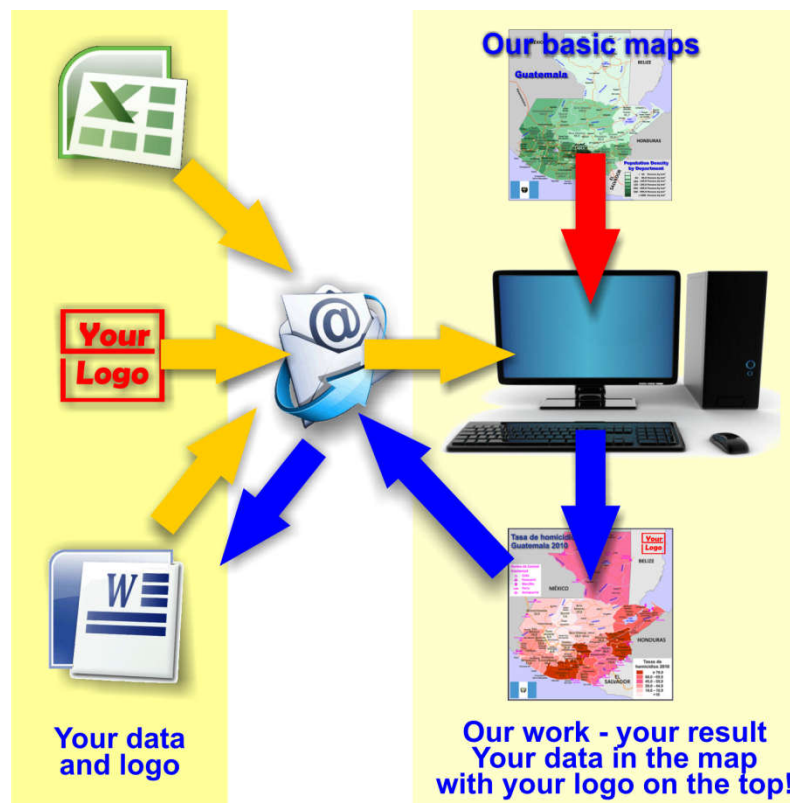

French Polynesia

Map enlargement 1 - Bora Bora - Raiatea - Huahine

Map enlargement 2 - Tahiti - Moorea

About the maps on www.geo-ref.net

All maps published on this site are **free to use without costs, meanwhile the same are not modified**, especially concerning our own site logotype. This is valid for the PNG and the PDF-files.

We have published on the country page usually the population density of the country, the mostly interesting thematic map. But the real power of our offer consists in the display of your own data, drawing so your own maps with your results or relevant data.

So it works:

Please **visit the corresponding page for our detailed conditions of service and supply**. The price of a thematic map is visible on the corresponding country page.

Visit our page Services to find out about our additional services.