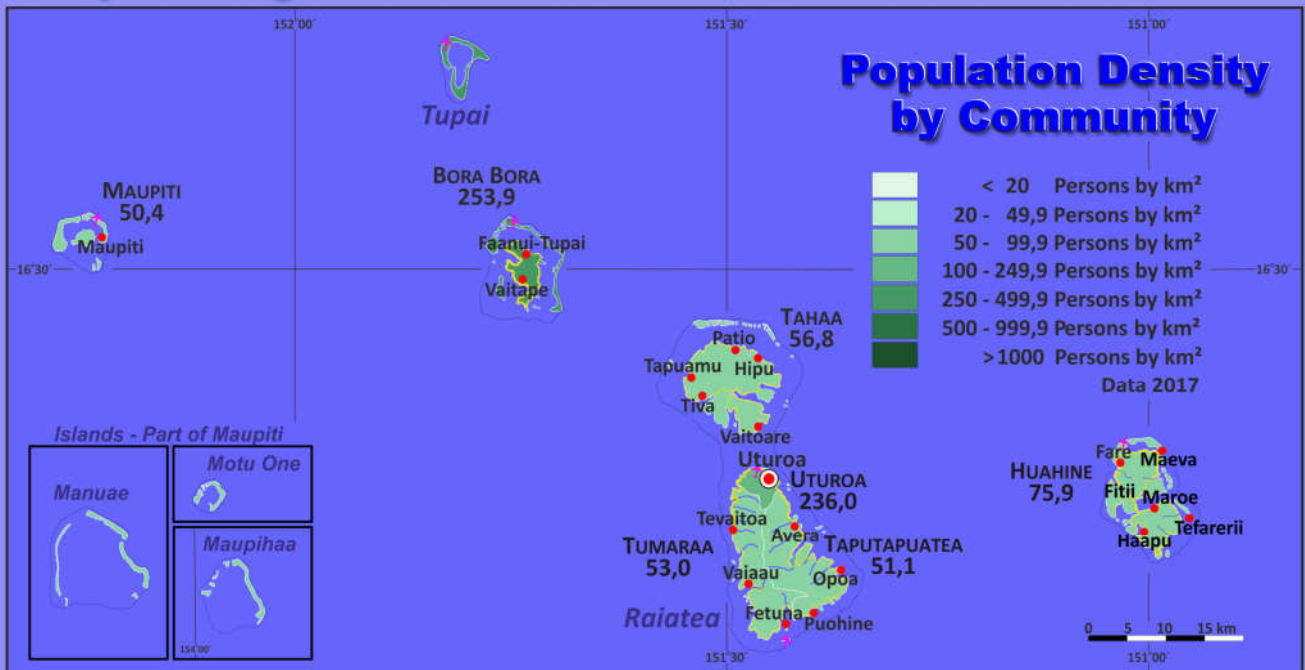

French Polynesia

Map enlargement 1 - Bora Bora - Raiatea - Huahine

Map enlargement 2 - Tahiti - Moorea

About the maps on www.geo-ref.net

All maps published on this site are **free to use without costs, meanwhile the same are not modified**, especially concerning our own site logotype. This is valid for the PNG and the PDF-files.

We have published on the country page usually the population density of the country, the mostly interesting thematic map. But the real power of our offer consists in the display of your own data, drawing so your own maps with your results or relevant data.