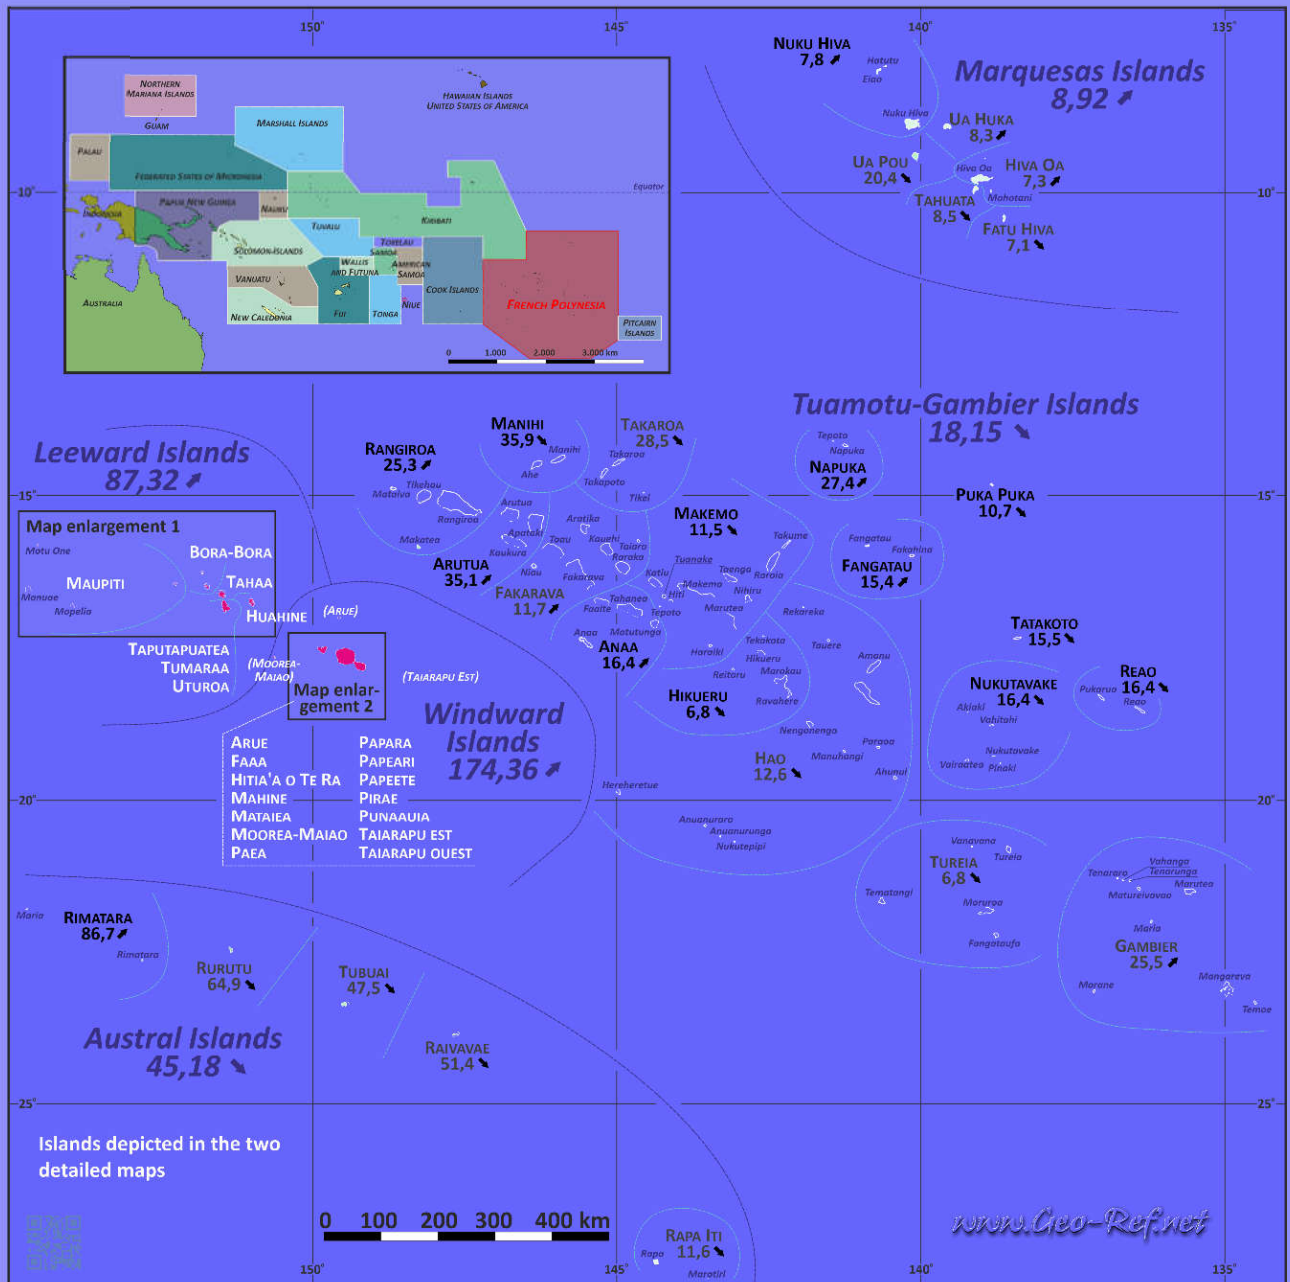

French Polynesia

Map enlargement 1 - Bora Bora - Raiatea - Huahine

Map enlargement 2 - Tahiti - Moorea

Administrative division French Polynesia

Division by Island Group

Census 2022

Island Group	HASC	Capital	Area km ²	Population	Density Persons/km ²
Austral Islands	PF.TI	Mataura	145,9	6.592	45,18
Leeward Islands	PF.LI	Uturoa	412,4	36.007	87,32
Marquesas Islands	PF.MI	Taiohae	1.062,2	9.478	8,92
Tuamotu-Gambier	PF.TG	Rangiroa	922,0	16.729	18,15
Windward Islands	PF.WI	Papeete	1.204,3	209.980	174,36
Total			3.746,7	278.786	74,41

We have published on the country page usually the population density of the country, the mostly interesting thematic map. But the real power of our offer consists in the display of your own data, drawing so your own maps with your results or relevant data.