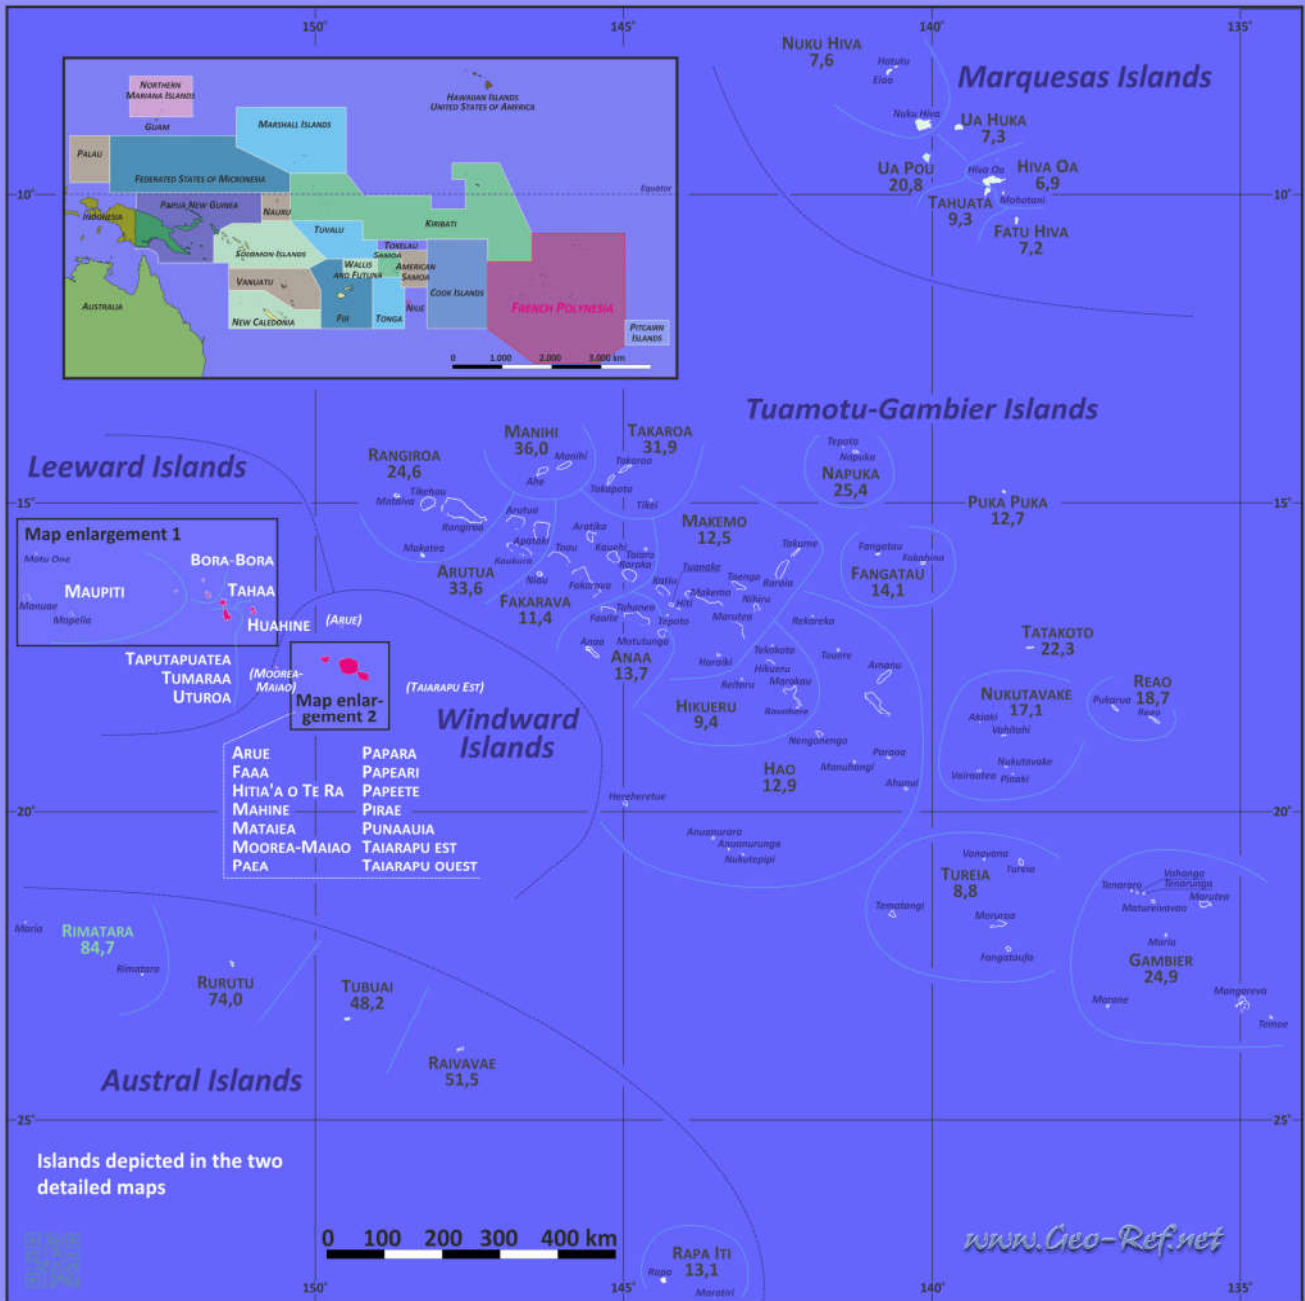

French Polynesia

Map enlargement 1 - Bora Bora - Raiatea - Huahine

Map enlargement 2 - Tahiti - Moorea

About the maps on www.geo-ref.net

All maps published on this site are **free to use without costs, meanwhile the same are not modified**, especially concerning our own site logotype. This is valid for the PNG and the PDF-files.

We have published on the country page usually the population density of the country, the mostly interesting thematic map. But the real power of our offer consists in the display of your own data, drawing so your own maps with your results or relevant data.

So it works:

Please **visit the corresponding page for our detailed conditions of service and supply**. The price of a thematic map is visible on the corresponding country page.

Visit our page Services to find out about our additional services.