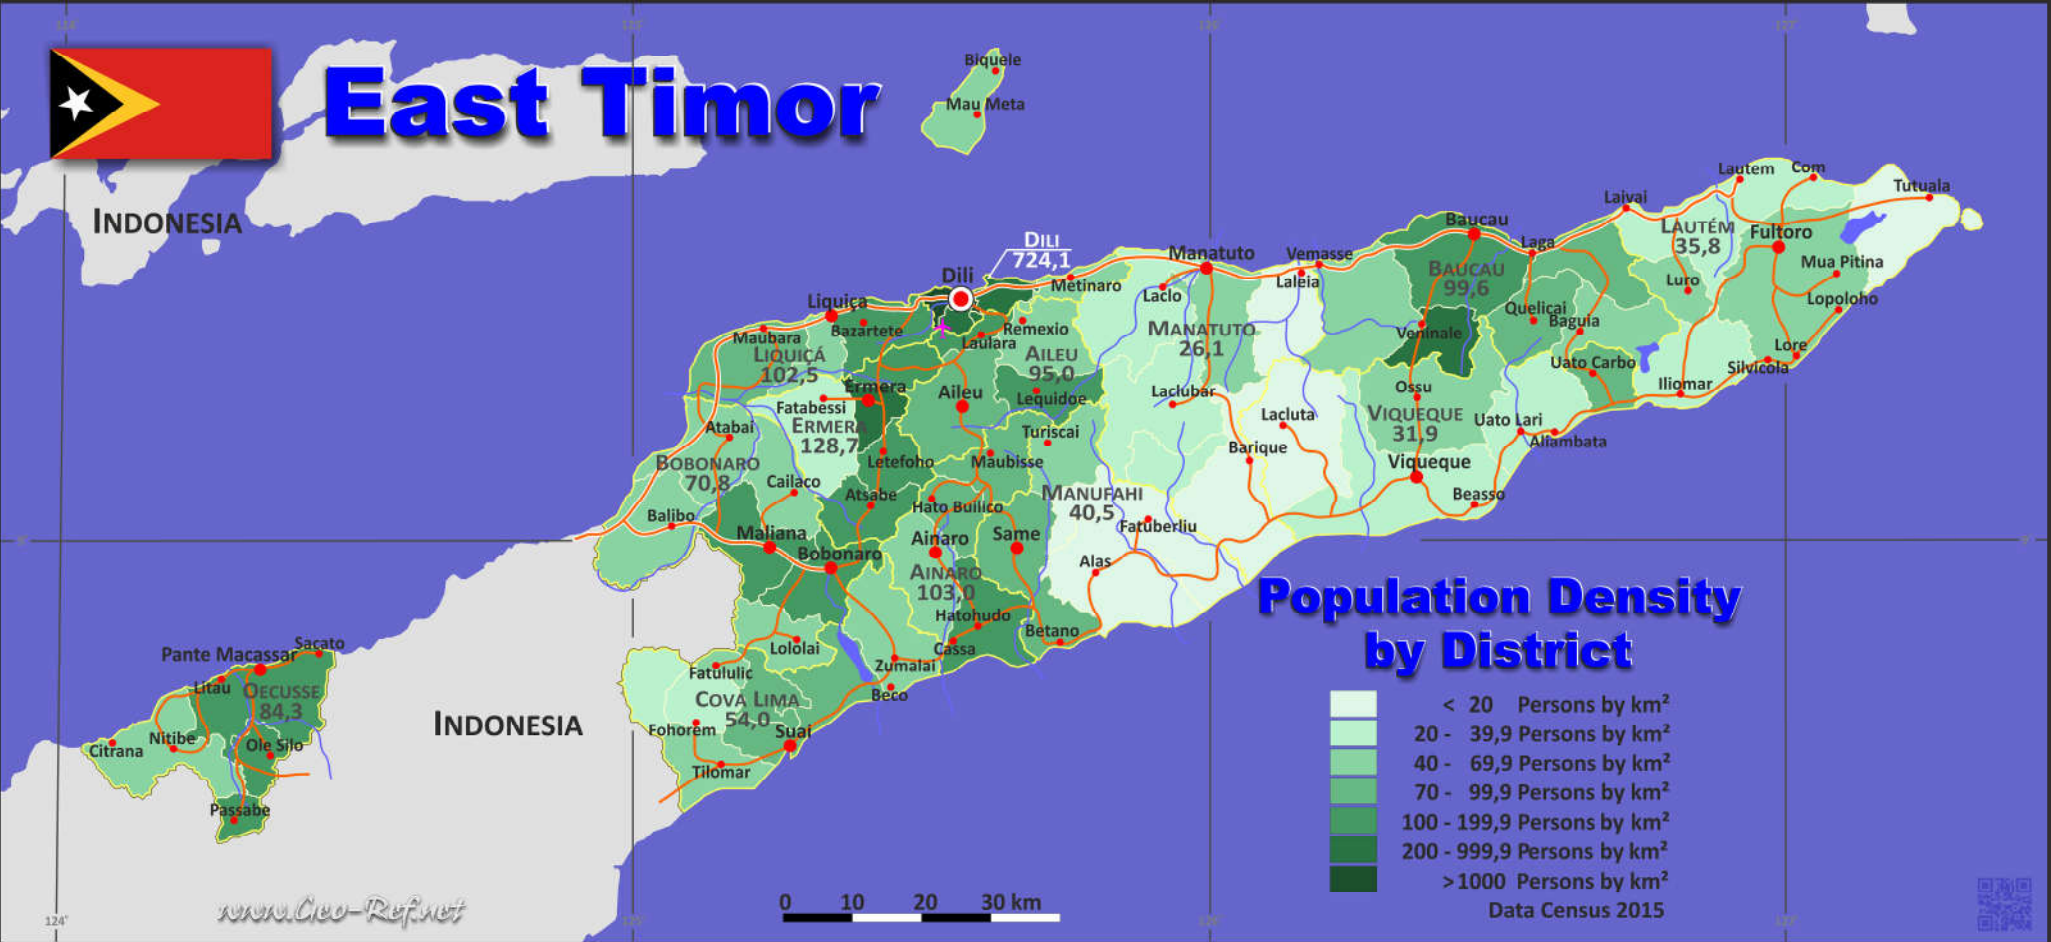

East Timor

About the maps on www.geo-ref.net

All maps published on this site are **free to use without costs, meanwhile the same are not modified**, especially concerning our own site logotype. This is valid for the PNG and the PDF-files.

We have published on the country page usually the population density of the country, the mostly interesting thematic map. But the real power of our offer consists in the display of your own data, drawing so your own maps with your results or relevant data.

So it works:

Please **visit the corresponding page for our detailed conditions of service and supply**. The price of a thematic map is visible on the corresponding country page.

Visit our page Services to find out about our additional services.