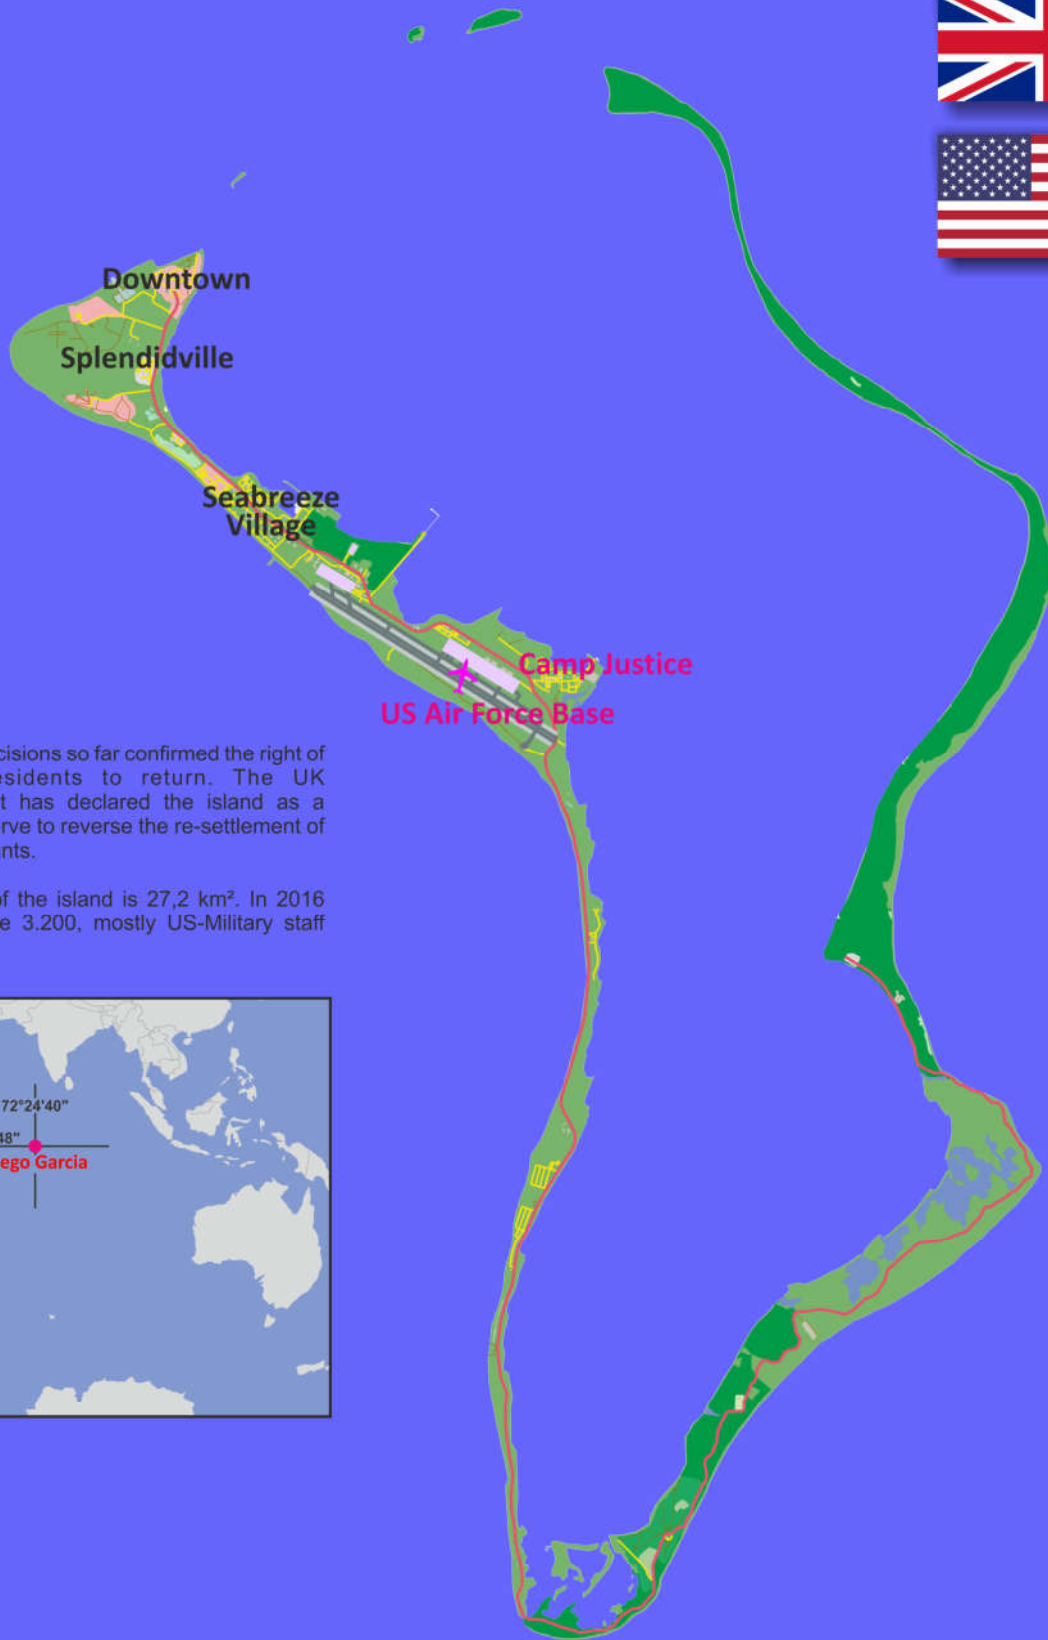

Diego Garcia

All legal decisions so far confirmed the right of former residents to return. The UK government has declared the island as a nature reserve to reverse the re-settlement of the inhabitants.

The area of the island is 27,2 km². In 2016 there were 3.200, mostly US-Military staff reported.

About the maps on www.geo-ref.net

All maps published on this site are **free to use without costs, meanwhile the same are not modified**, especially concerning our own site logotype. This is valid for the PNG and the PDF-files.

We have published on the country page usually the population density of the country, the mostly interesting thematic map. But the real power of our offer consists in the display of your own data, drawing so your own maps with your results or relevant data.

So it works:

Please **visit the corresponding page for our detailed conditions of service and supply**. The price of a thematic map is visible on the corresponding country page.

Visit our page Services to find out about our additional services.