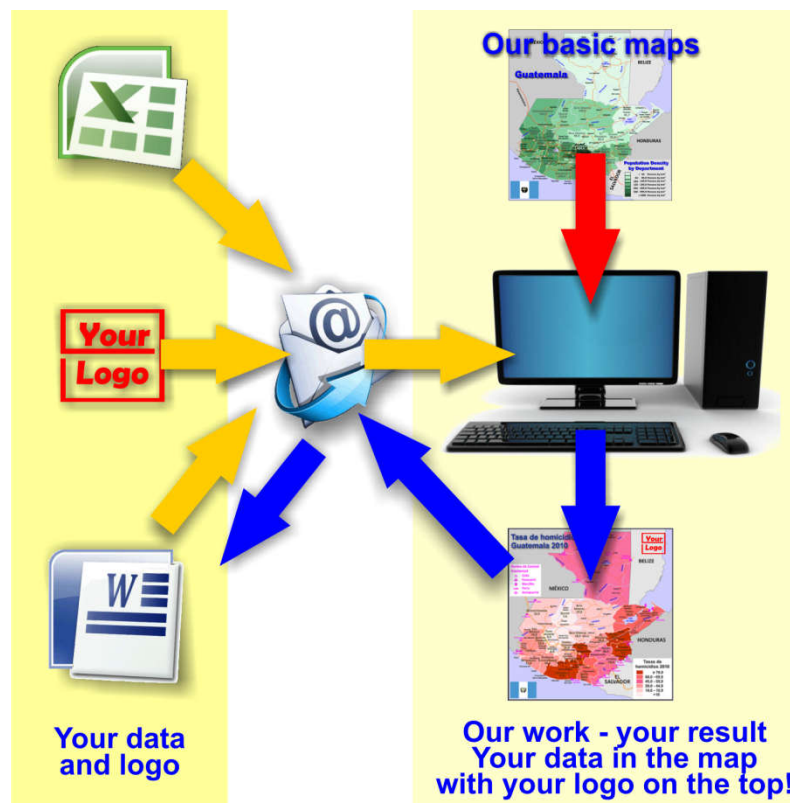

Denmark

Population Density by Region

- < 100 Persons by km²
 - 100 - 499,9 Persons by km²
 - > 500 Persons by km²
- Data 2020

About the maps on www.geo-ref.net

All maps published on this site are **free to use without costs, meanwhile the same are not modified**, especially concerning our own site logotype. This is valid for the PNG and the PDF-files.

We have published on the country page usually the population density of the country, the mostly interesting thematic map. But the real power of our offer consists in the display of your own data, drawing so your own maps with your results or relevant data.

So it works:

Please **visit the corresponding page for our detailed conditions of service and supply**. The price of a thematic map is visible on the corresponding country page.

Visit our page Services to find out about our additional services.