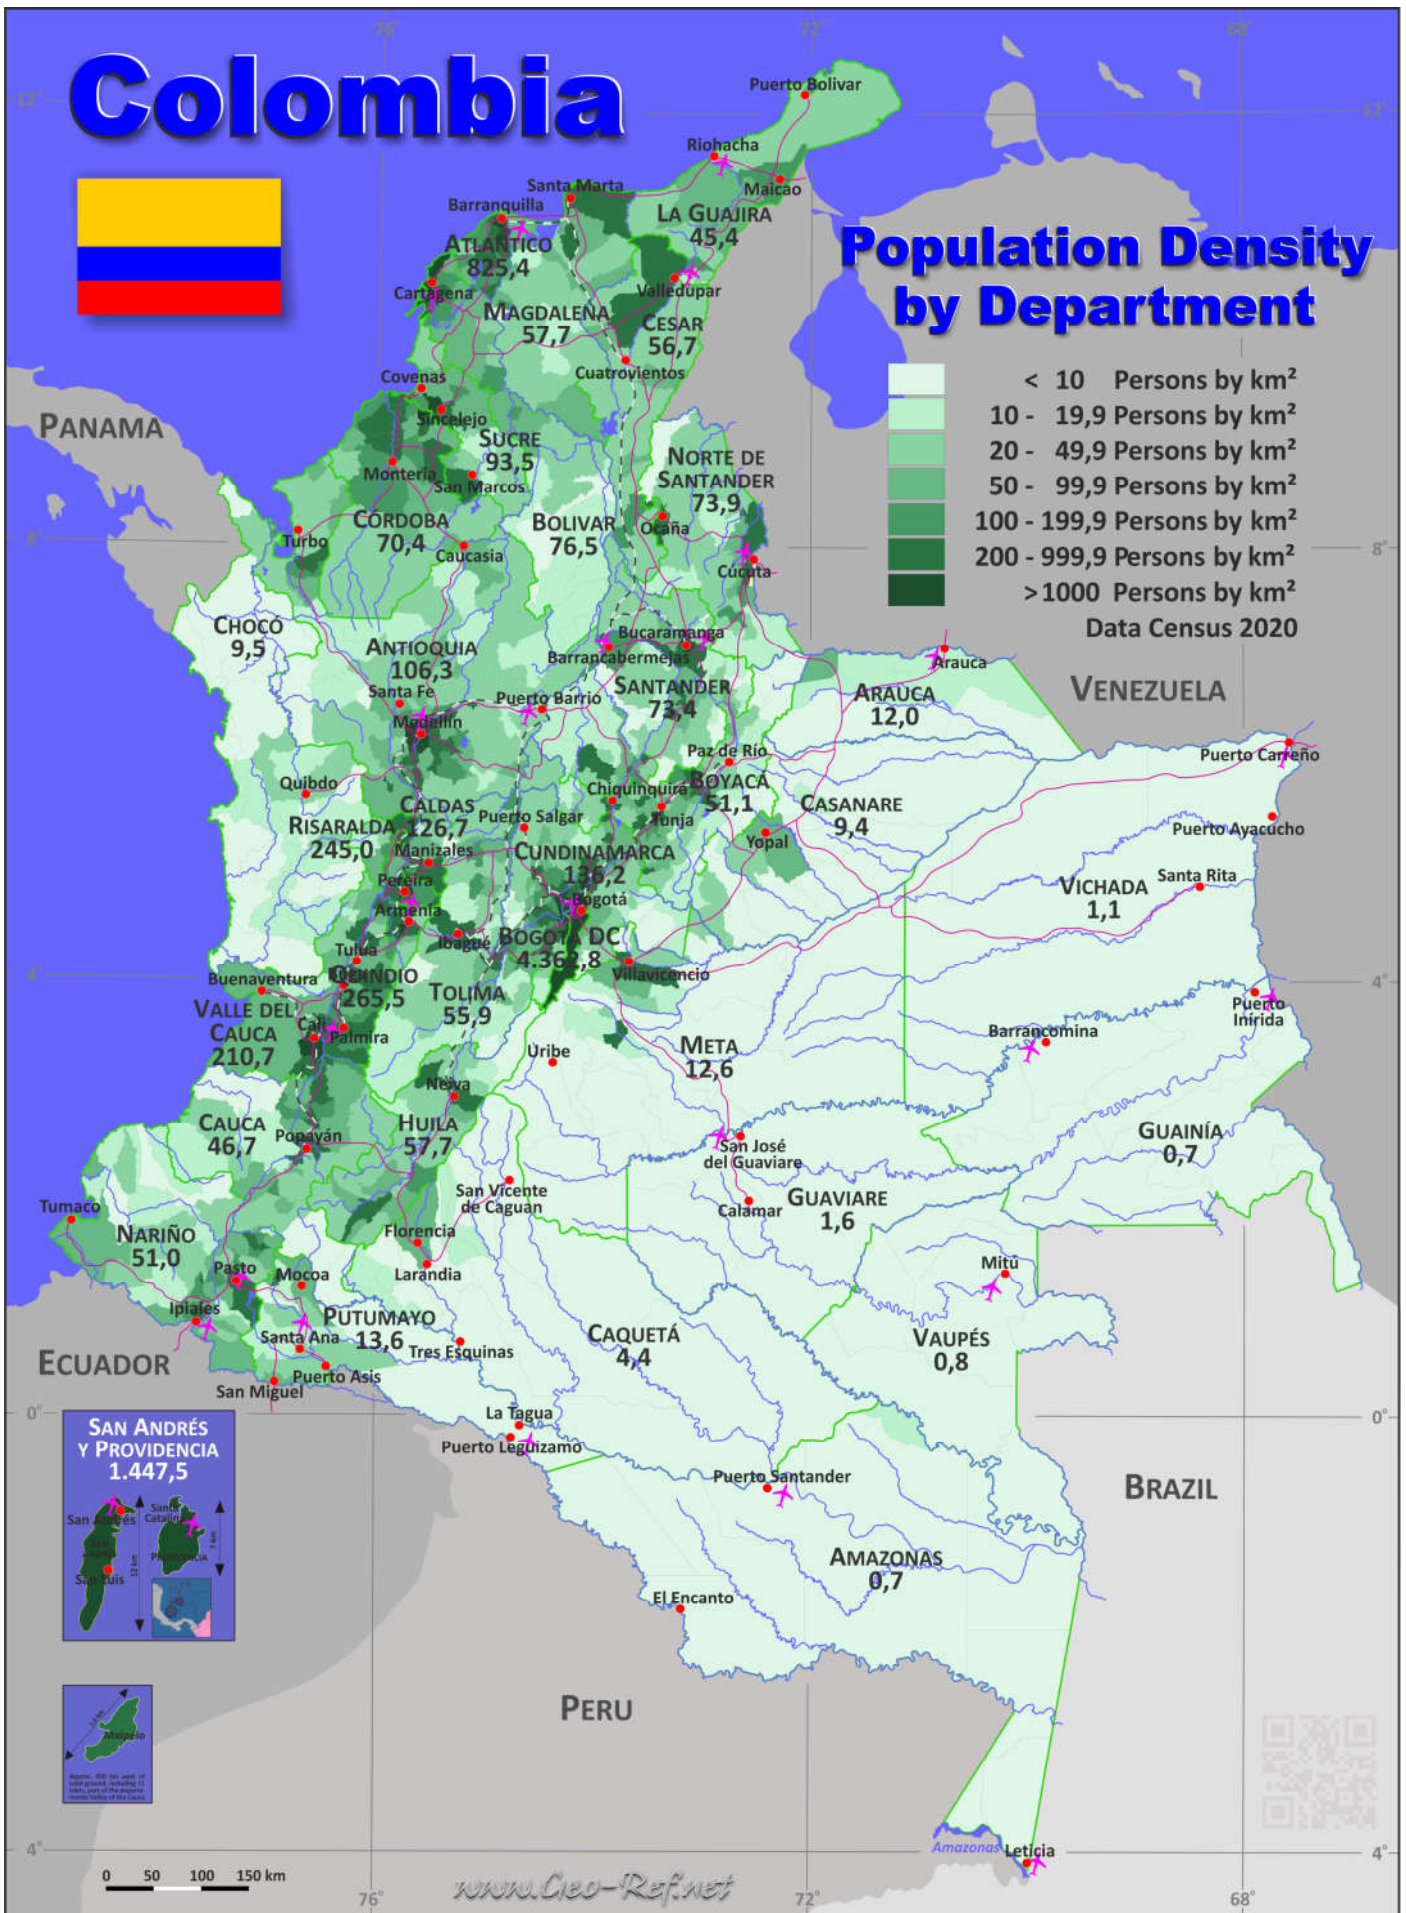

Colombia

Population Density by Department

SAN ANDRÉS Y PROVIDENCIA
1.447,5

About the maps on www.geo-ref.net

All maps published on this site are **free to use without costs, meanwhile the same are not modified**, especially concerning our own site logotype. This is valid for the PNG and the PDF-files.

We have published on the country page usually the population density of the country, the mostly interesting thematic map. But the real power of our offer consists in the display of your own data, drawing so your own maps with your results or relevant data.

So it works:

Please **visit the corresponding page for our detailed conditions of service and supply**. The price of a thematic map is visible on the corresponding country page.

Visit our page Services to find out about our additional services.