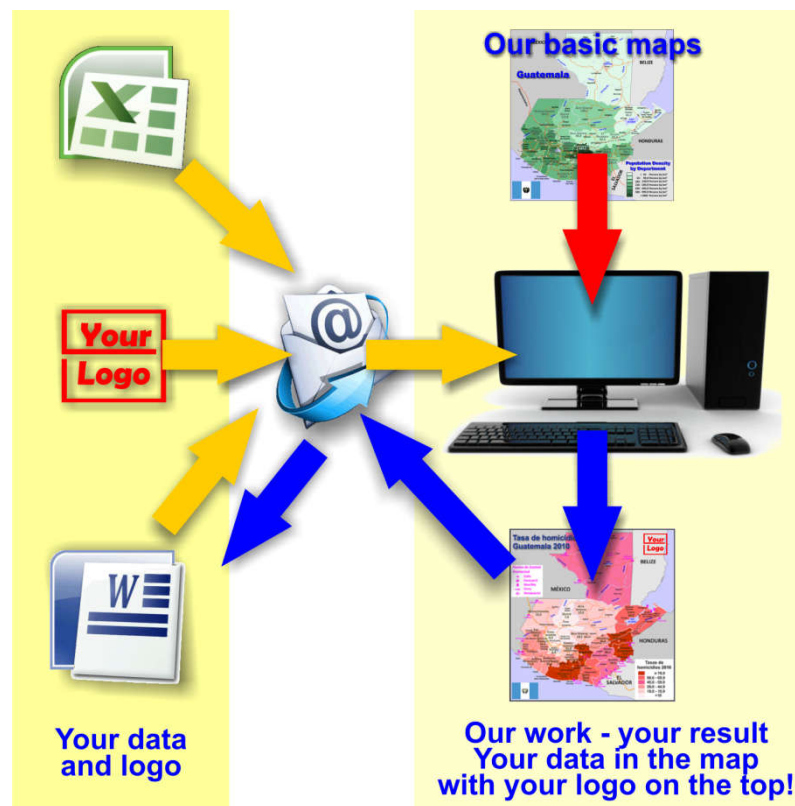

About the maps on www.geo-ref.net

Each map published on our web site is free to use without costs, meanwhile the same is not modified, especially concerning our own site logotype. This is valid for all published PNG and the PDF-files.

We have published on the country page usually the population density of the country, the mostly interesting thematic map. But the real power of our offer consists in the display of your own data, drawing so your own maps with your results or relevant data.

The so generated thematic maps you can order as illustrations for reports and publications, in huger format for maps – mostly till A0 format. Also for the inclusion in PowerPoint presentations we can offer the maps, as bitmap or in vector format

So it works:

Please visit the corresponding page for our detailed conditions of service and supply. The price of a thematic map is visible on the corresponding country page. Visit our page Services to find out about our additional services. Your Team from