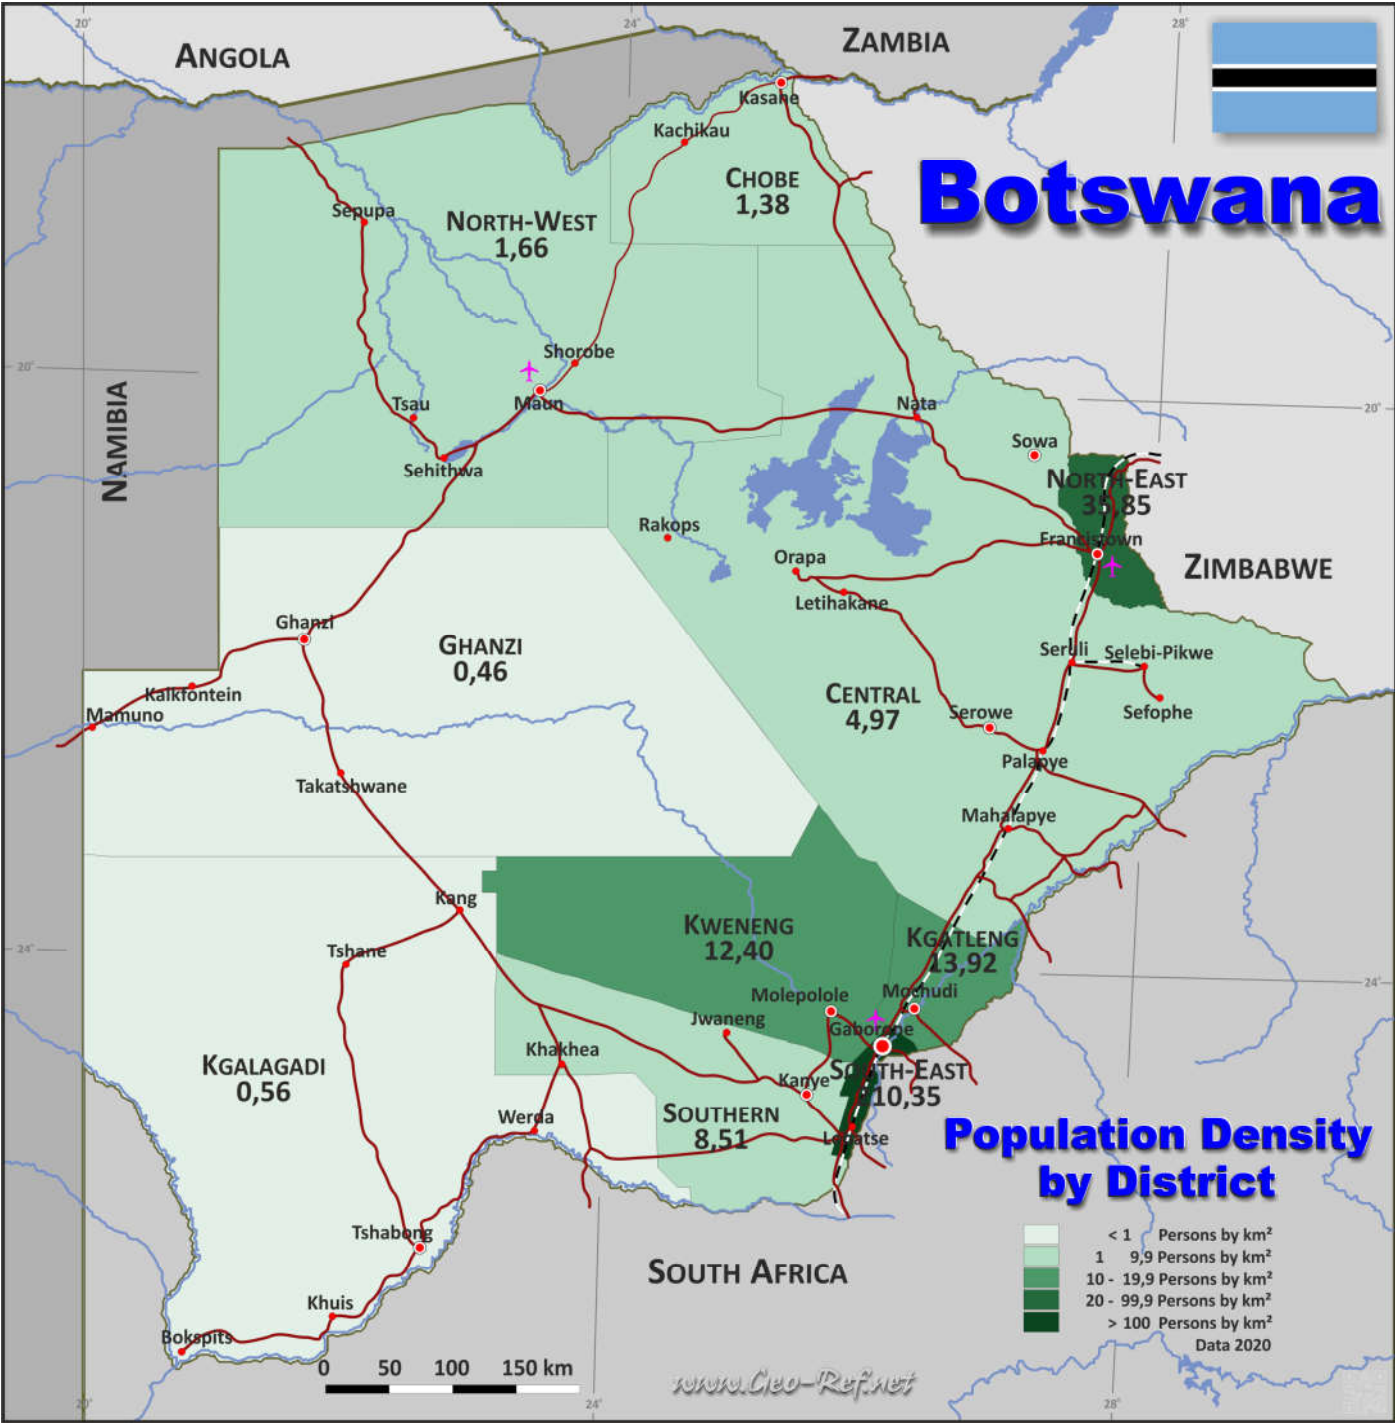

Botswana

ANGOLA

ZAMBIA

NAMIBIA

ZIMBABWE

SOUTH AFRICA

NORTH-WEST 1,66

CHobe 1,38

NORTH-EAST 35,85

GHANZI 0,46

CENTRAL 4,97

KWENENG 12,40

KGATLENG 13,92

KGALAGADI 0,56

SOUTHERN 8,51

SOUTH-EAST 10,35

0 50 100 150 km

About the maps on www.geo-ref.net

All maps published on this site are **free to use without costs, meanwhile the same are not modified**, especially concerning our own site logotype. This is valid for the PNG and the PDF-files.

We have published on the country page usually the population density of the country, the mostly interesting thematic map. But the real power of our offer consists in the display of your own data, drawing so your own maps with your results or relevant data.