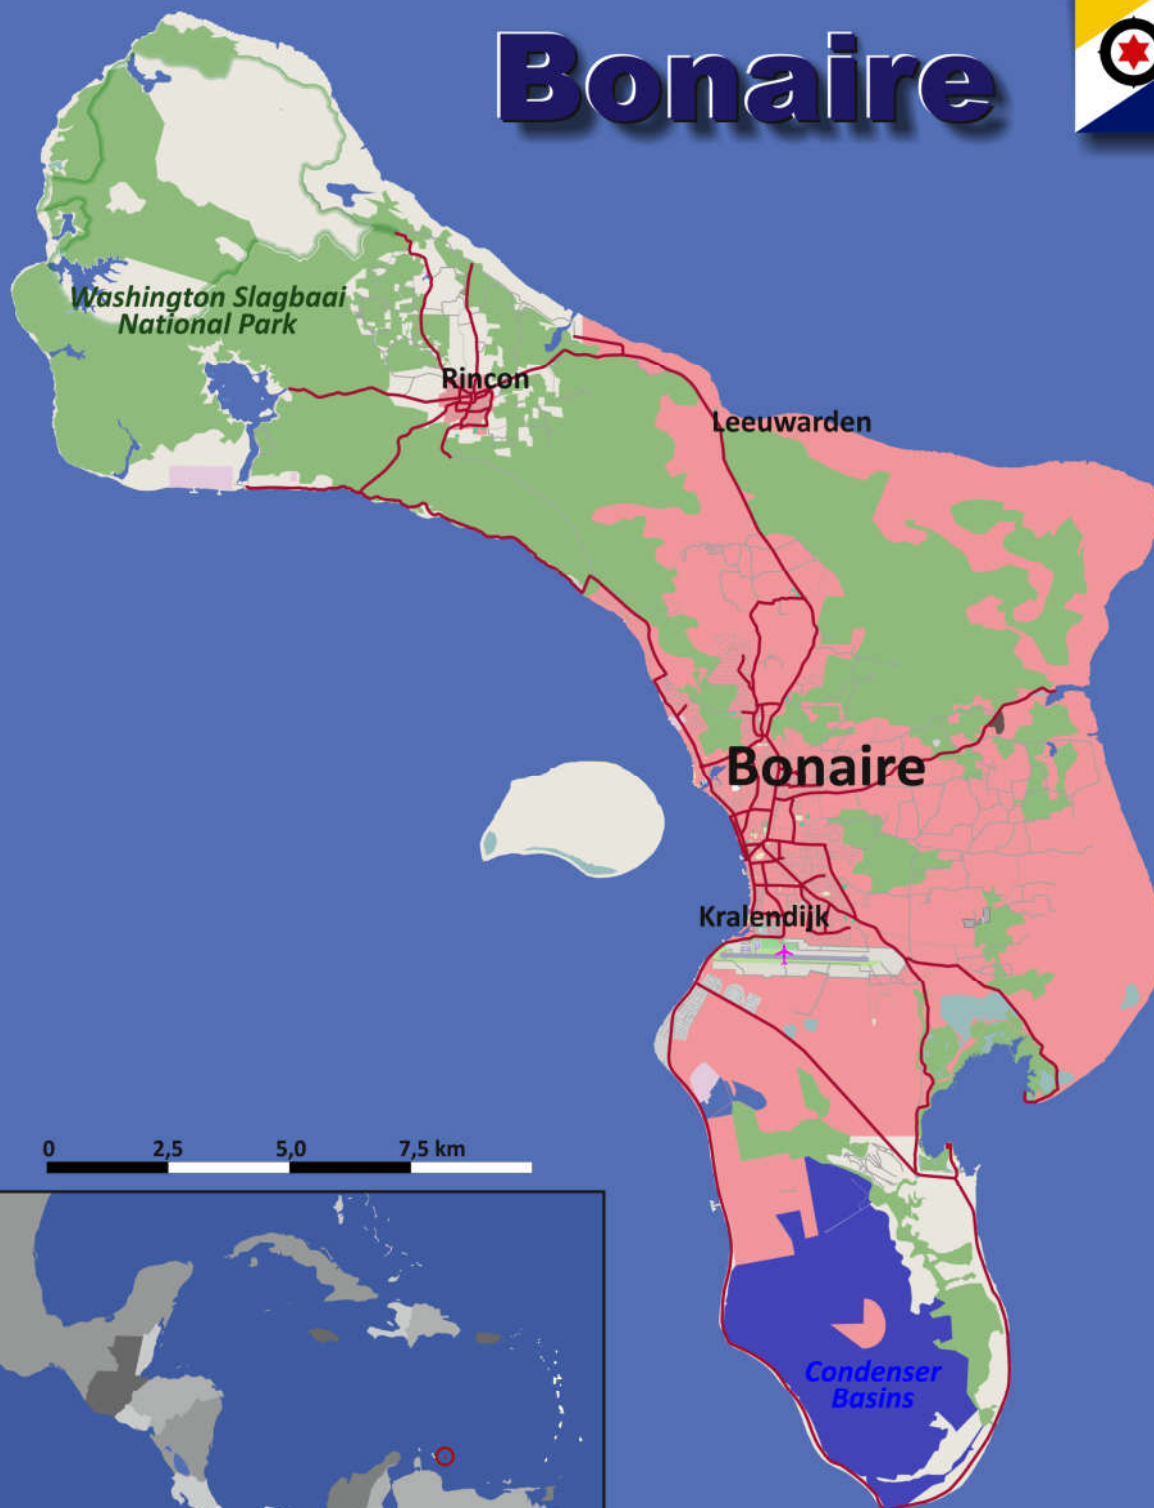

# Bonaire

0 2,5 5,0 7,5 km

[www.Cleo-Refnet](http://www.Cleo-Refnet)

## About the maps on [www.geo-ref.net](http://www.geo-ref.net)

All maps published on this site are **free to use without costs, meanwhile the same are not modified**, especially concerning our own site logotype. This is valid for the PNG and the PDF-files.

We have published on the country page usually the population density of the country, the mostly interesting thematic map. But the real power of our offer consists in the display of your own data, drawing so your own maps with your results or relevant data.