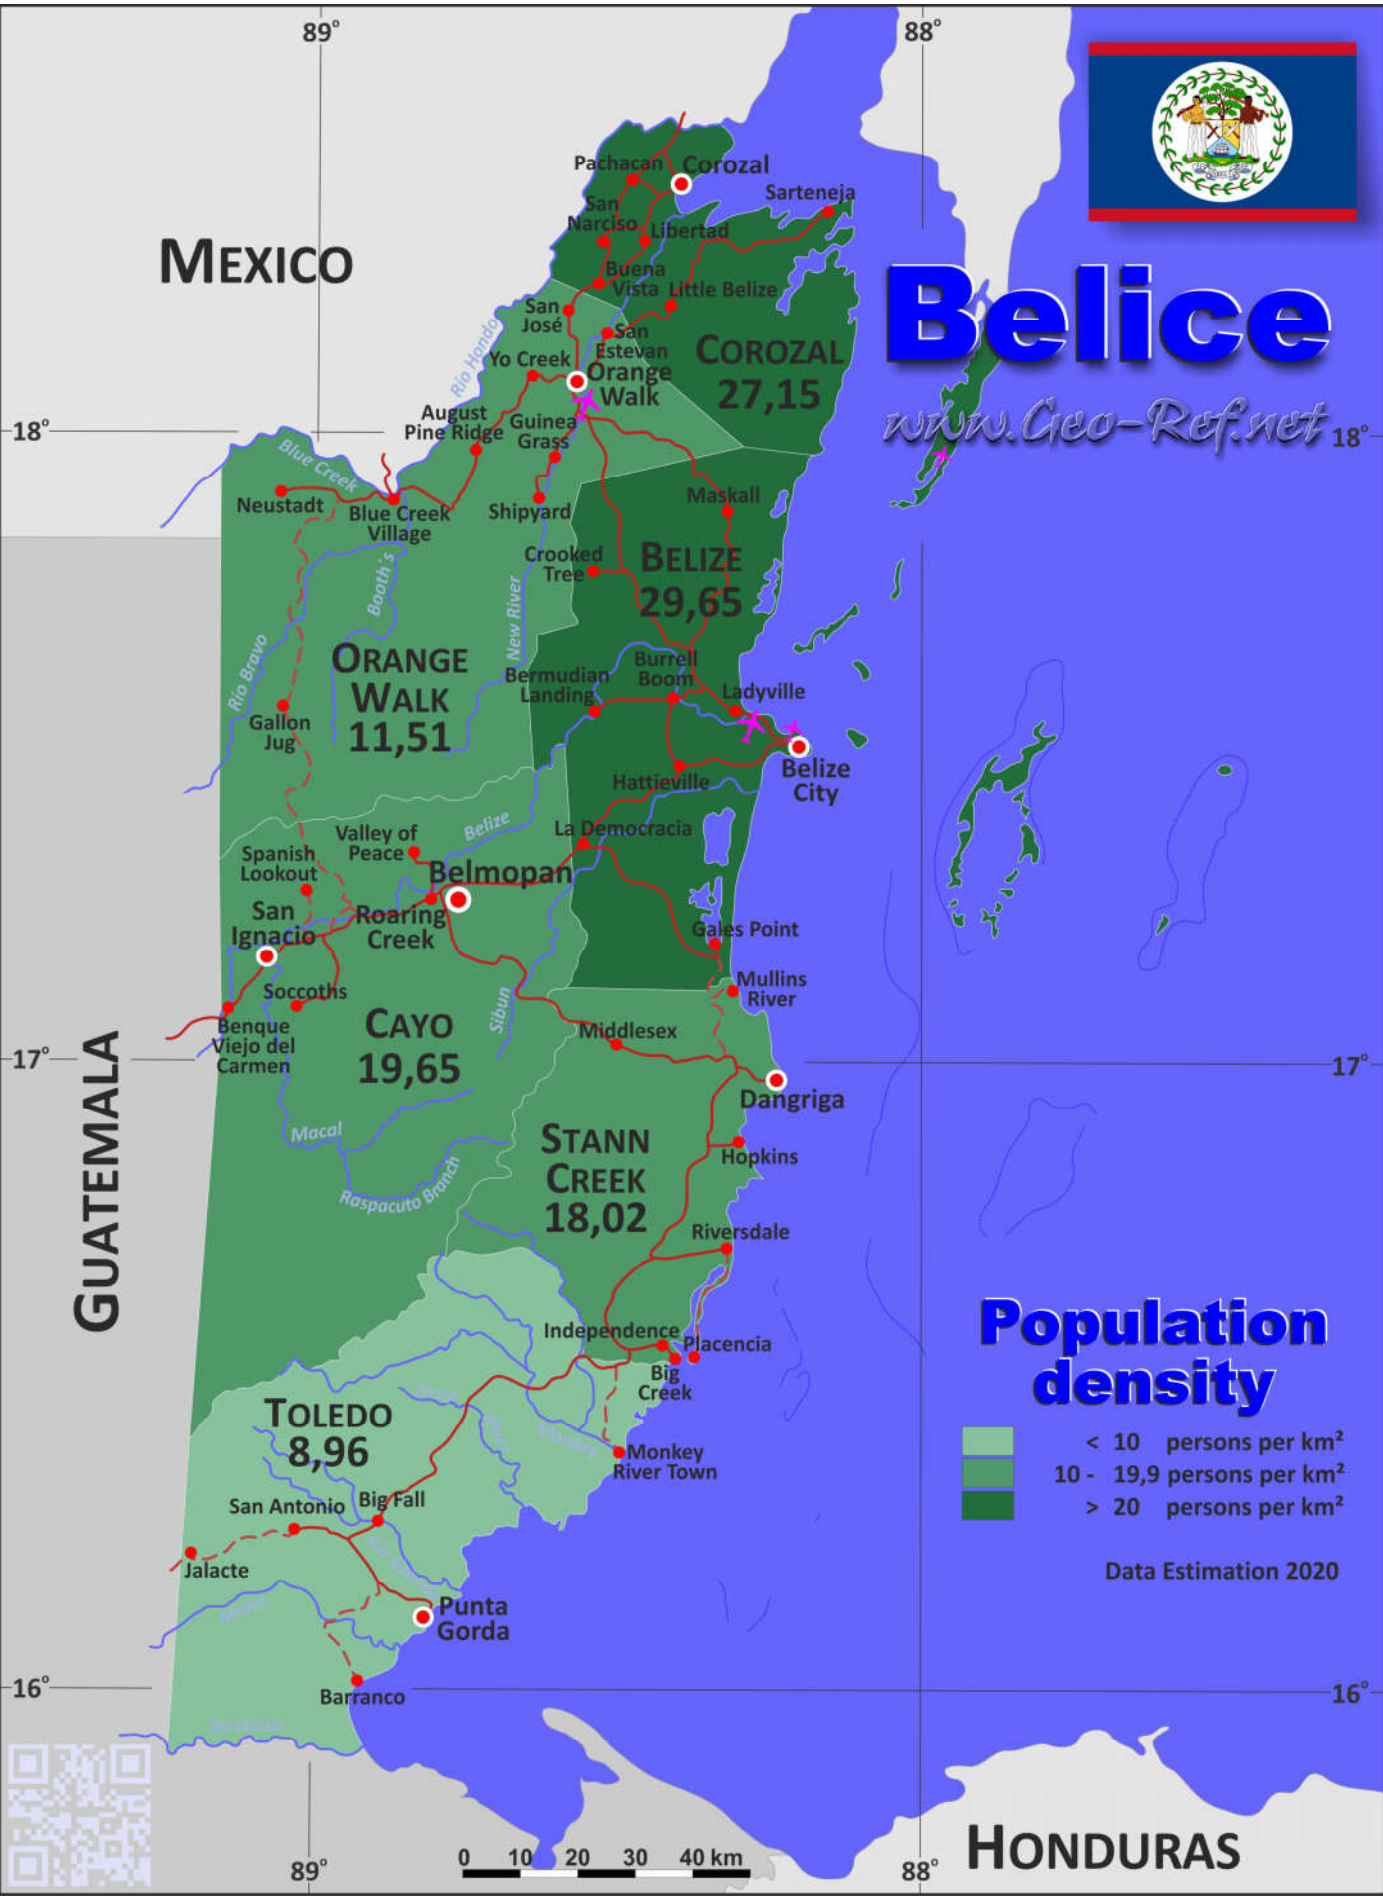

# Belize

*www.Ceo-Ref.net*

## Population density

- < 10 persons per km<sup>2</sup>
- 10 - 19,9 persons per km<sup>2</sup>
- > 20 persons per km<sup>2</sup>

Data Estimation 2020

0 10 20 30 40 km

### HONDURAS

We have published on the country page usually the population density of the country, the mostly interesting thematic map. But the real power of our offer consists in the display of your own data, drawing so your own maps with your results or relevant data.