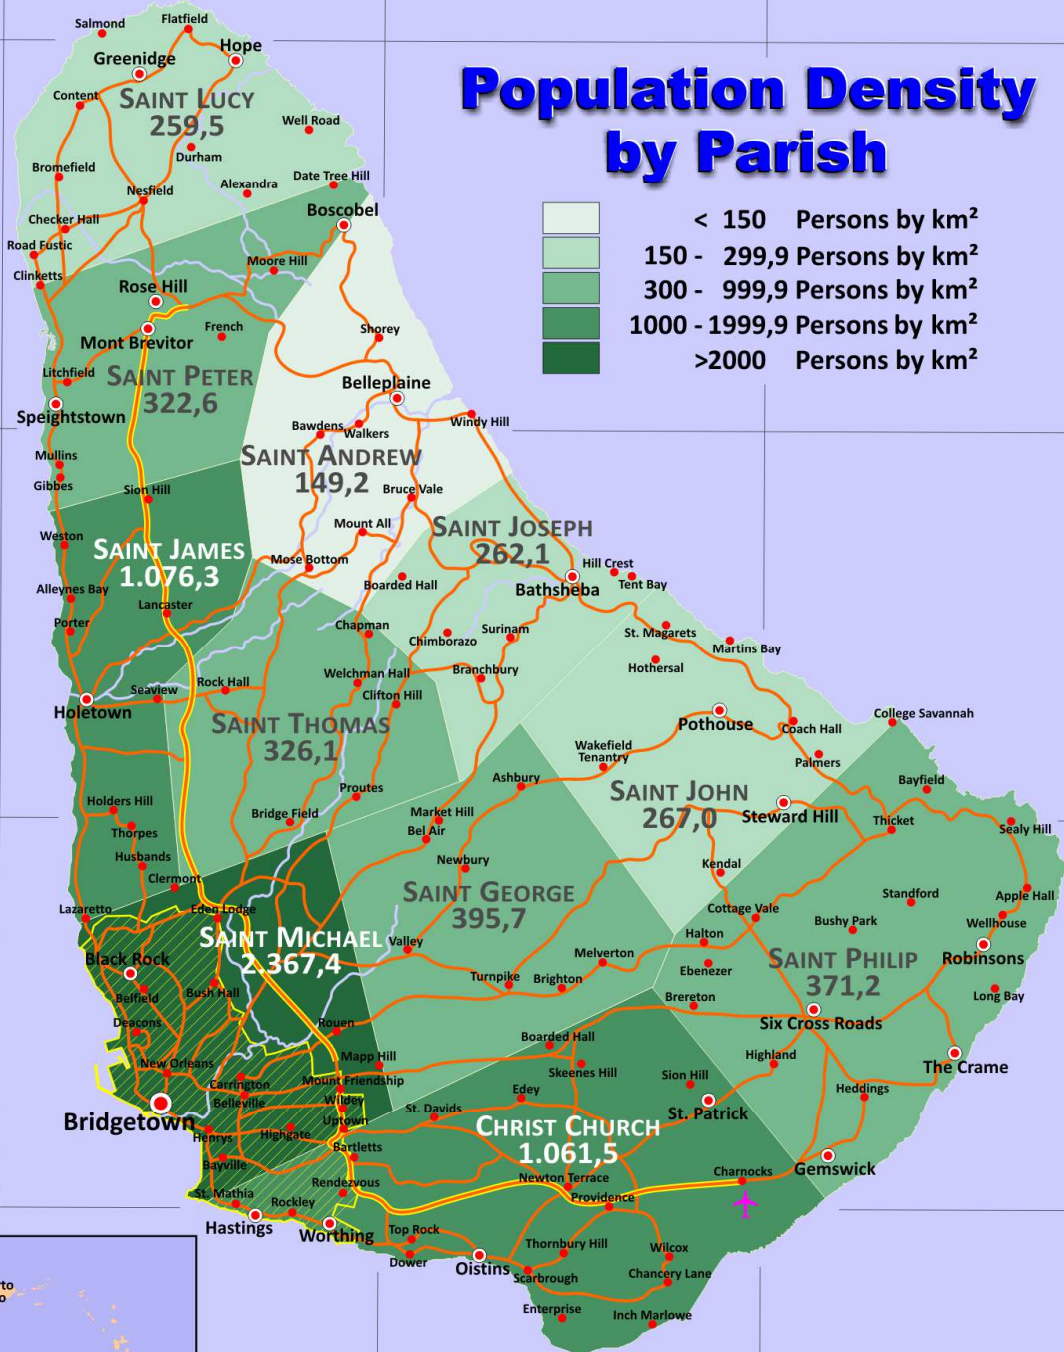

Barbados

Population Density by Parish

Georgetown Metropolitan Area

www.Geo-Ref.net

About the maps on www.geo-ref.net

All maps published on this site are **free to use without costs, meanwhile the same are not modified**, especially concerning our own site logotype. This is valid for the PNG and the PDF-files.

We have published on the country page usually the population density of the country, the mostly interesting thematic map. But the real power of our offer consists in the display of your own data, drawing so your own maps with your results or relevant data.